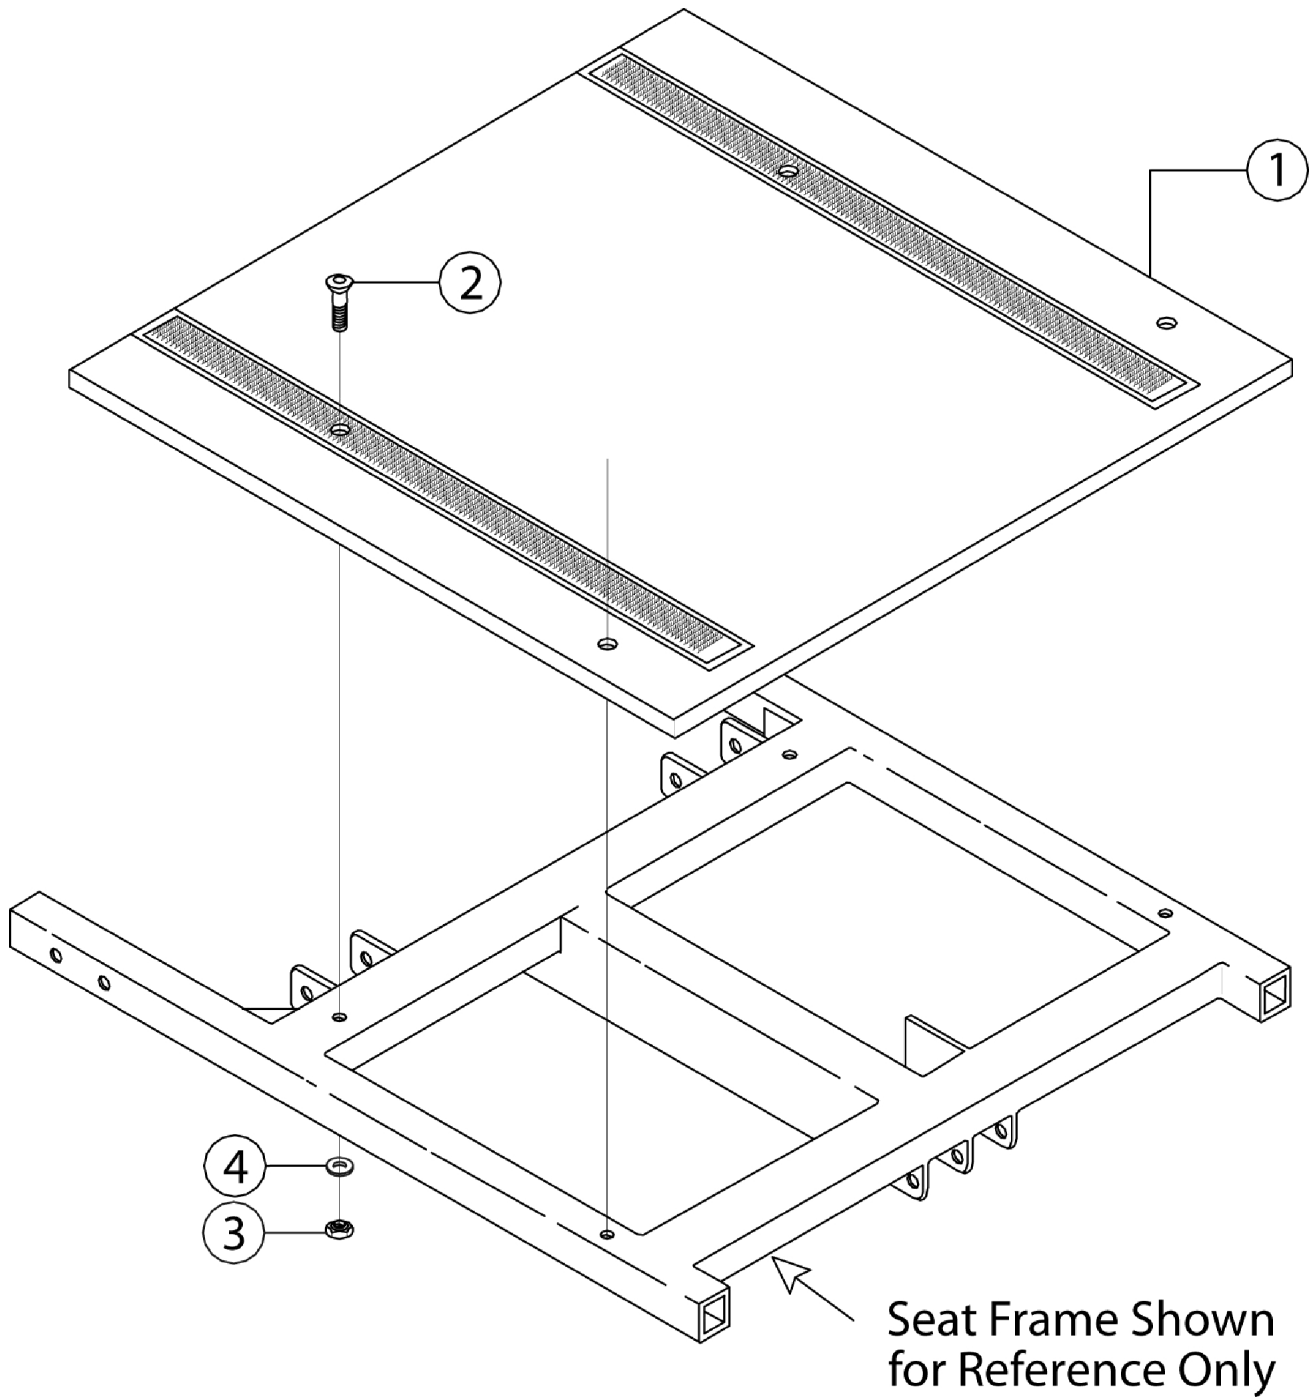

Seat Base Assembly

Seat Base Assembly

Item Number	Note	Part Number	Description	Quantity Per	
				Package	Assembly
1		460009-2	Base, Seat (15" W x 15" D)	--	1
1		460009-3	Base, Seat (15" W x 16" D)	--	1
1		460009-4	Base, Seat (15" W x 17" D)	--	1
1		460009-5	Base, Seat (15" W x 18" D)	--	1
1		460009-6	Base, Seat (15" W x 19" D)	--	1
1		460009-9	Base, Seat (16" W x 15" D)	--	1
1		460009-10	Base, Seat (16" W x 16" D)	--	1
1		460009-11	Base, Seat (16" W x 15" D)	--	1
1		460009-12	Base, Seat (16" W x 18" D)	--	1
1		460009-13	Base, Seat (16" W x 19" D)	--	1
1		460009-16	Base, Seat (17" W x 15" D)	--	1
1		460009-17	Base, Seat (17" W x 16" D)	--	1
1		460009-18	Base, Seat (17" W x 17" D)	--	1
1		460009-19	Base, Seat (17" W x 18" D)	--	1
1		460009-20	Base, Seat (17" W x 19" D)	--	1
1		460009-23	Base, Seat (18" W x 15" D)	--	1
1		460009-24	Base, Seat (18" W x 16" D)	--	1
1		460009-25	Base, Seat (18" W x 17" D)	--	1
1		460009-26	Base, Seat (18" W x 18" D)	--	1
1		460009-27	Base, Seat (18" W x 19" D)	--	1
1		460009-30	Base, Seat (19" W x 15" D)	--	1
1		460009-31	Base, Seat (19" W x 16" D)	--	1
1		460009-32	Base, Seat (19" W x 17" D)	--	1
1		460009-33	Base, Seat (19" W x 18" D)	--	1
1		460009-34	Base, Seat (19" W x 19" D)	--	1
1		460009-37	Base, Seat (20" W x 15" D)	--	1
1		460009-38	Base, Seat (20" W x 16" D)	--	1
1		460009-39	Base, Seat (20" W x 17" D)	--	1
1		460009-40	Base, Seat (20" W x 18" D)	--	1
1		460009-41	Base, Seat (20" W x 19" D)	--	1
2		1001762	Screw, Socket Button Head (1/4-20 x 1-3/4")	--	4
3		1025736	Locknut (1/4-20)	--	4
4		1025704	Washer, Flat (5/16 x 5/8 x 1/16")	--	4