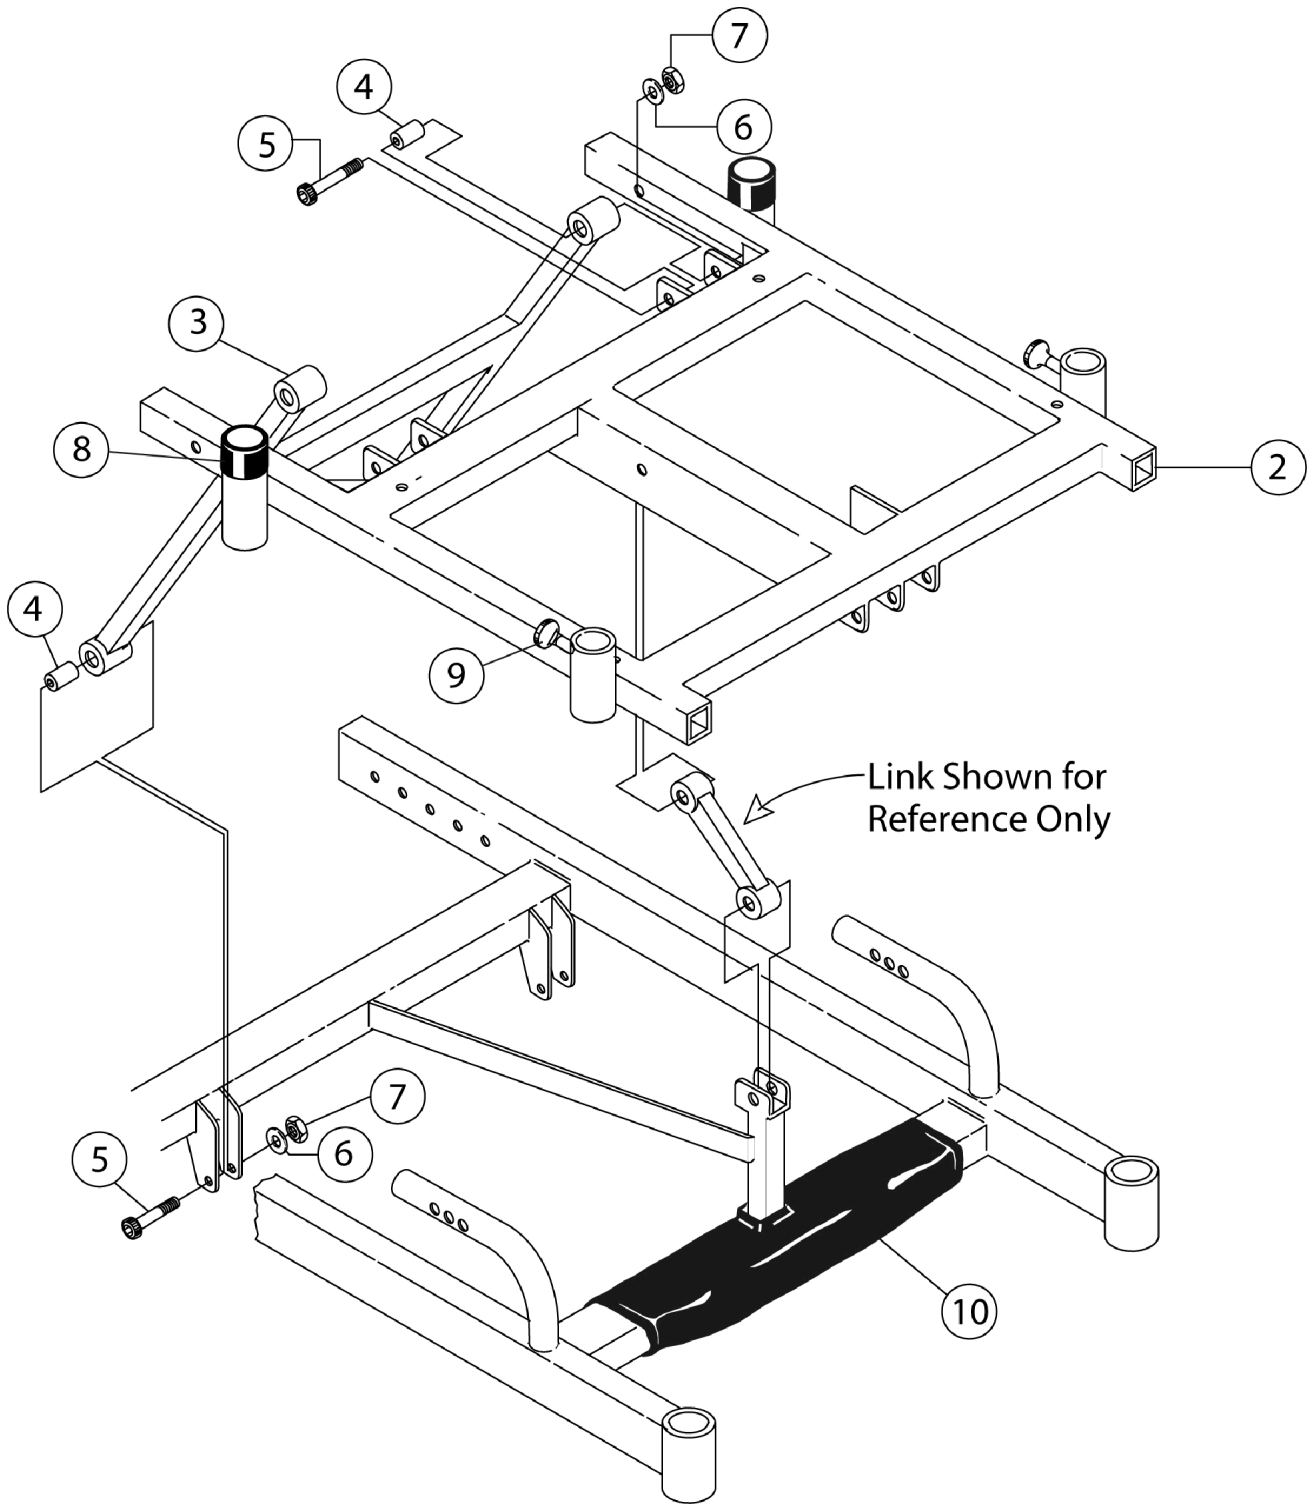

Lower Frame & Seat Frame Assembly (After 06/2001)

Lower Frame & Seat Frame Assembly (After 06/2001)

Item Number	Note	Part Number	Description	Quantity Per	
				Package	Assembly
1		440079-5	Frame, Lower, Black Metallic (15" W)	--	1
1		440080-5	Frame, Lower, Black Metallic (16" W)	--	1
1		440081-5	Frame, Lower, Black Metallic (17" W)	--	1
1		440082-5	Frame, Lower, Black Metallic (18" W)	--	1
1		440083-5	Frame, Lower, Black Metallic (19" W)	--	1
1		440084-5	Frame, Lower, Black Metallic (20" W)	--	1
2		1077170	Frame, Seat (15" W)	--	1
2		1077172	Frame, Seat (16" W)	--	1
2		1077174	Frame, Seat (17" W)	--	1
2		1077176	Frame, Seat (18" W)	--	1
2		1077178	Frame, Seat (19" W)	--	1
2		1077180	Frame, Seat (20" W)	--	1
3		440100	Support Link - Rear	--	1
4		440101	Bushing	--	4
5		1042484-NLA	NLA - Screw, Hex Head (5/16-18 x 2")	4	--
6		1025704	Washer, Flat (5/16 x 5/8 x 1/16")	4	--
7		1026158	Locknut (5/16-18)	4	--
8		XB-55	Silencer, Tube, Arm Socket - Rear	--	2
9		ALK	Kit, Arm Lock	--	--
			NLA - Knob, Black	1	1
			Spring, Lift Pin	1	1
			NLA - Pin, Lift	1	1
	A	1108134-NLA	NLA - Knob, Black	1	1
	A	1108188-NLA	Spring, Lift Pin	1	1
	A	1132724-NLA	NLA - Pin, Lift	1	1
10		1153543	Impact, Lower (15 - 17" Frame)	--	1
10		1153542	Impact, Lower (18 - 20" Frame)	--	1

NOTE: A - Included in ALK kit.