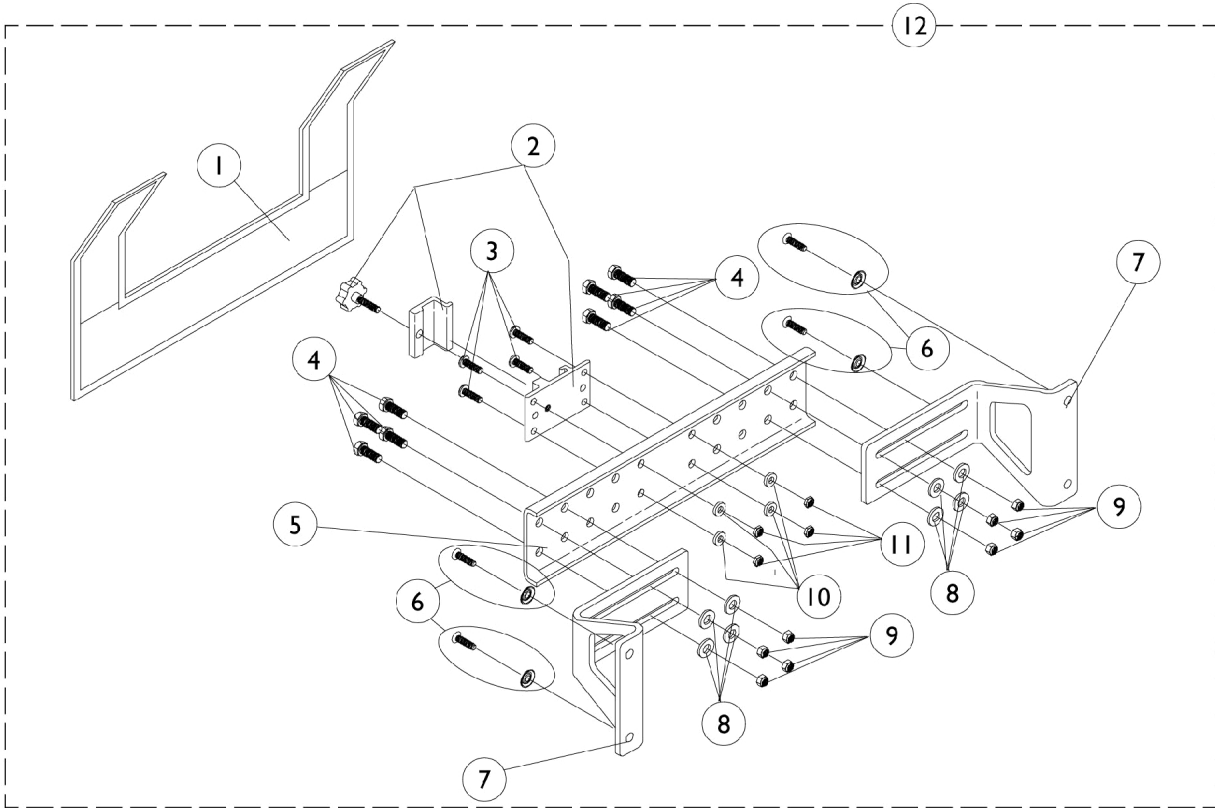

# MKIV R.I.M. Head Control Mounting Hardware (1500M4) (After 8/15/95)

## MKIV R.I.M. Head Control Mounting Hardware (1500M4) (After 8/15/95)

Item Number	Note	Part Number	Description	Quantity Per	
				Package	Assembly
1	A	1055149	Cover, Nylon	1	1
2		1055148-NLA	NLA - Clamp with Knob, Two-Piece	1	1
3		1003645	Screw, Socket Button Head (#10-32 x 3/4")	1	4
4		7930326-NLA	NLA - Package, Screw, Hex Head (1/4-20 x 3/4")	25	8
5	A	1054931-NLA	NLA - Bracket, Attaching, Black (12 - 18" W)	1	1
6		1031095	Screws with Washers (#10-16 x 7/8")	4	1
6		1076284	Screw w/ Washer (#10 x 7/8")	1	4
7		1054929-NLA	NLA - Bracket, Wing, Black	1	2
8		1026907	Washer (1/4 x 1/2 x 1/16")	1	8
9		7930333	Locknut (1/4-20)	1	8
10		1026034-NLA	NLA - Washer, Nylon (3/16 x 7/16 x 1/8")	1	4
11		7930332-NLA	NLA - Locknut, High Profile (#10-32)	25	4
12	A	1056347	Hardware, Rim Control Mounting (RIMHW) (12-18" W)	1	1

NOTE: A - 12-16" Wide