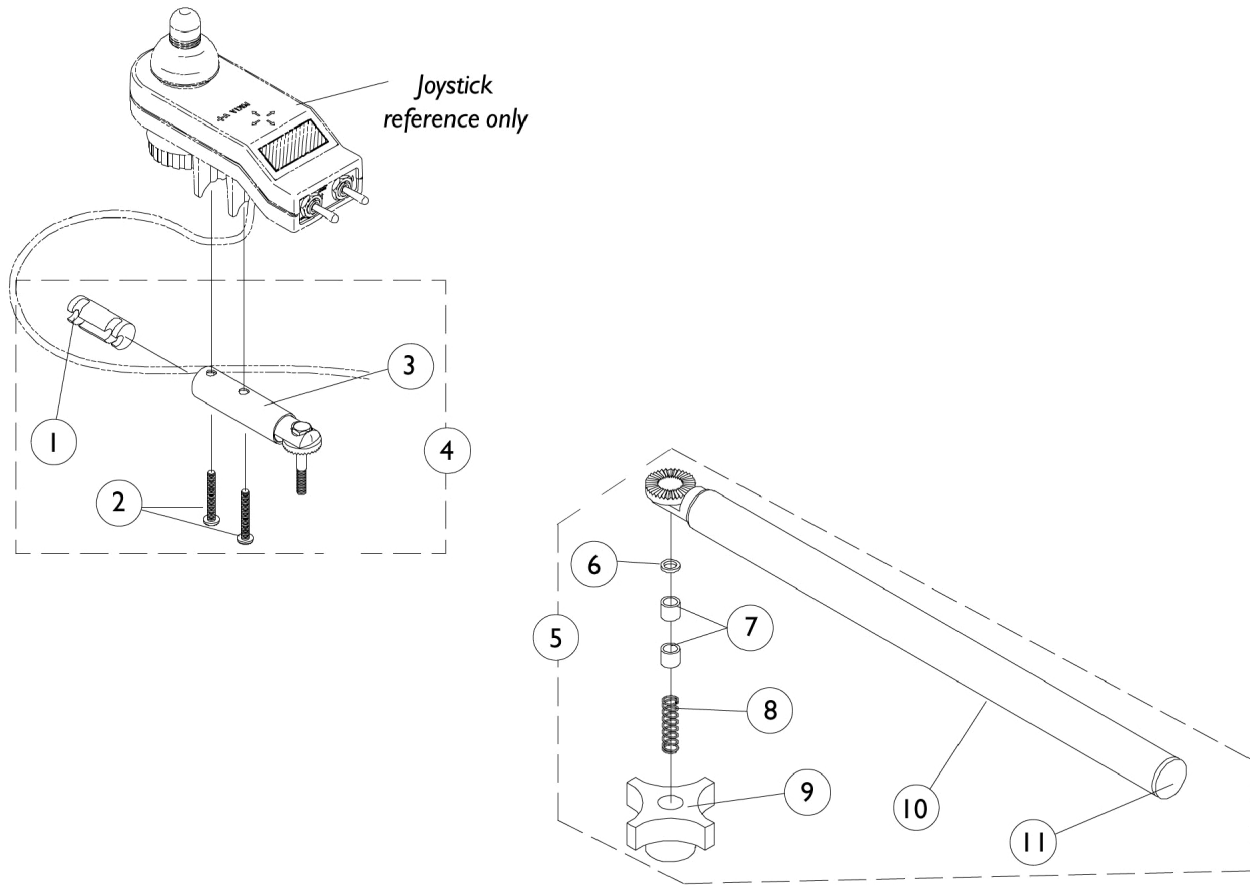

# MKIV Swivel Joystick Hardware

Item Number	Note	Part Number	Description	Quantity Per	
				Package	Assembly
1		1093063	Spacer, Joystick Tube, Black	1	1
2		7930327-NLA	NLA - Package, Screw, Phillips Pan Head (#10-32 x 1-1/8")	25	3
3		1049962-NLA	NLA - Bracket, Swivel Joystick, MKIV	1	1
4		1049963-NLA	NLA - Bracket, Swivel Joystick with Hardware	1	1
5		1035986-NLA	NLA - Joystick Swivel Tube with Hardware, Black	1	1
6		1020551-NLA	NLA - Washer, Flat (1/4 x 3/8 x 1/16")	1	1
7		1005844-NLA	NLA - Bushing	1	2
8		1002511-NLA	NLA - Spring, Hitch Bracket	1	1
9		1023670-NLA	NLA - Knob, Clamping, Grey	1	1
10		1035990-NLA	NLA - Tube, Swivel Joystick, Black	1	1
11		1027095	Plug Button, Black (7/8")	1	1