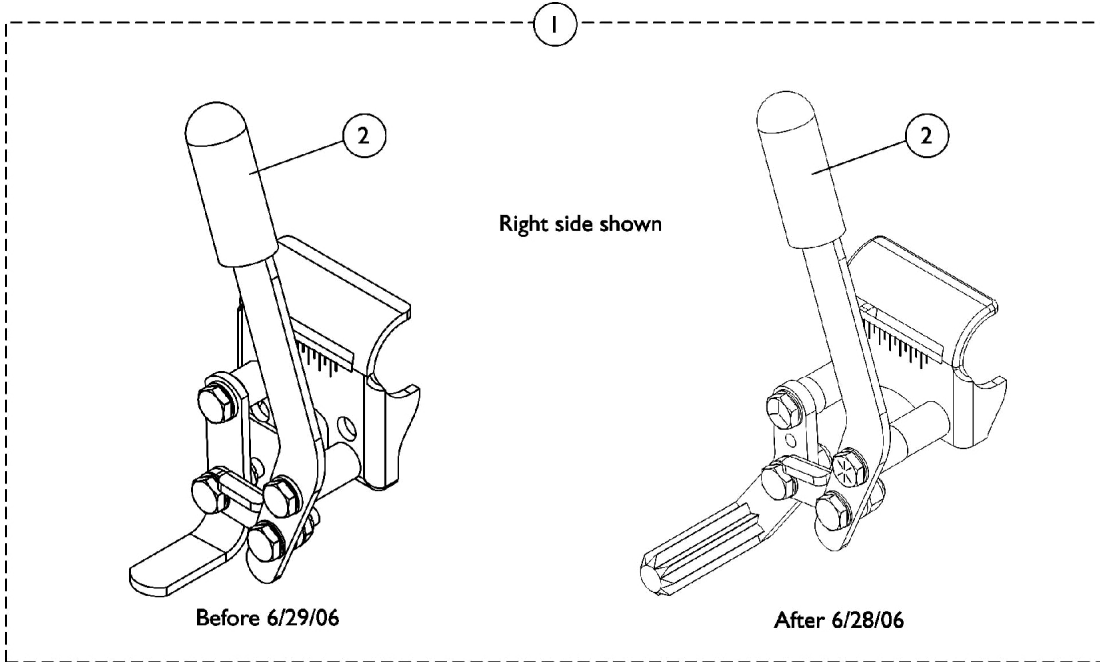

## Wheel Locks and Hardware

Item Number	Note	Part Number	Description	Quantity Per	
				Package	Assembly
1	A,C	1061612-NLA	NLA - Wheel Lock Assembly - Right	1	1
1	A,C	1061613-NLA	NLA - Wheel Lock Assembly - Left	1	1
1	D	1141278-NLA	NLA - Wheel Lock Assembly - Right	1	1
1	D	1141279	Wheel Lock Assembly - Left	1	1
2		1136024-NLA	NLA - Package, Rubber Tip, Wheel Lock Handle, Black	10	1
3	B	1034136	Kit, Wheel Lock Attaching Hardware	2	1
4			NLA - Bolt, Hex Head Cap (1/4-20 x 3/4")	1	2
5			Washer (1/4 x 5/8 x 3/32")	1	2