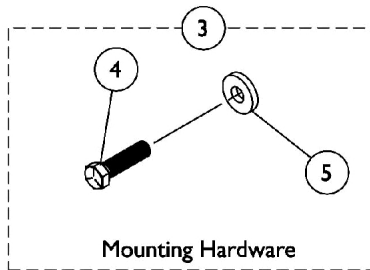

## Wheel Locks and Hardware

Item Number	Note	Part Number	Description	Quantity Per	
				Package	Assembly
1	A,C	1061612-NLA	NLA - Wheel Lock Assembly - Right	1	1
1	A,C	1061613-NLA	NLA - Wheel Lock Assembly - Left	1	1
1	D	1141278-NLA	NLA - Wheel Lock Assembly - Right	1	1
1	D	1141279	Wheel Lock Assembly - Left	1	1
2		1136024-NLA	NLA - Package, Rubber Tip, Wheel Lock Handle, Black	10	1
3	B	1034136	Kit, Wheel Lock Attaching Hardware	2	1
4			NLA - Bolt, Hex Head Cap (1/4-20 x 3/4")	1	2
5			Washer (1/4 x 5/8 x 3/32")	1	2