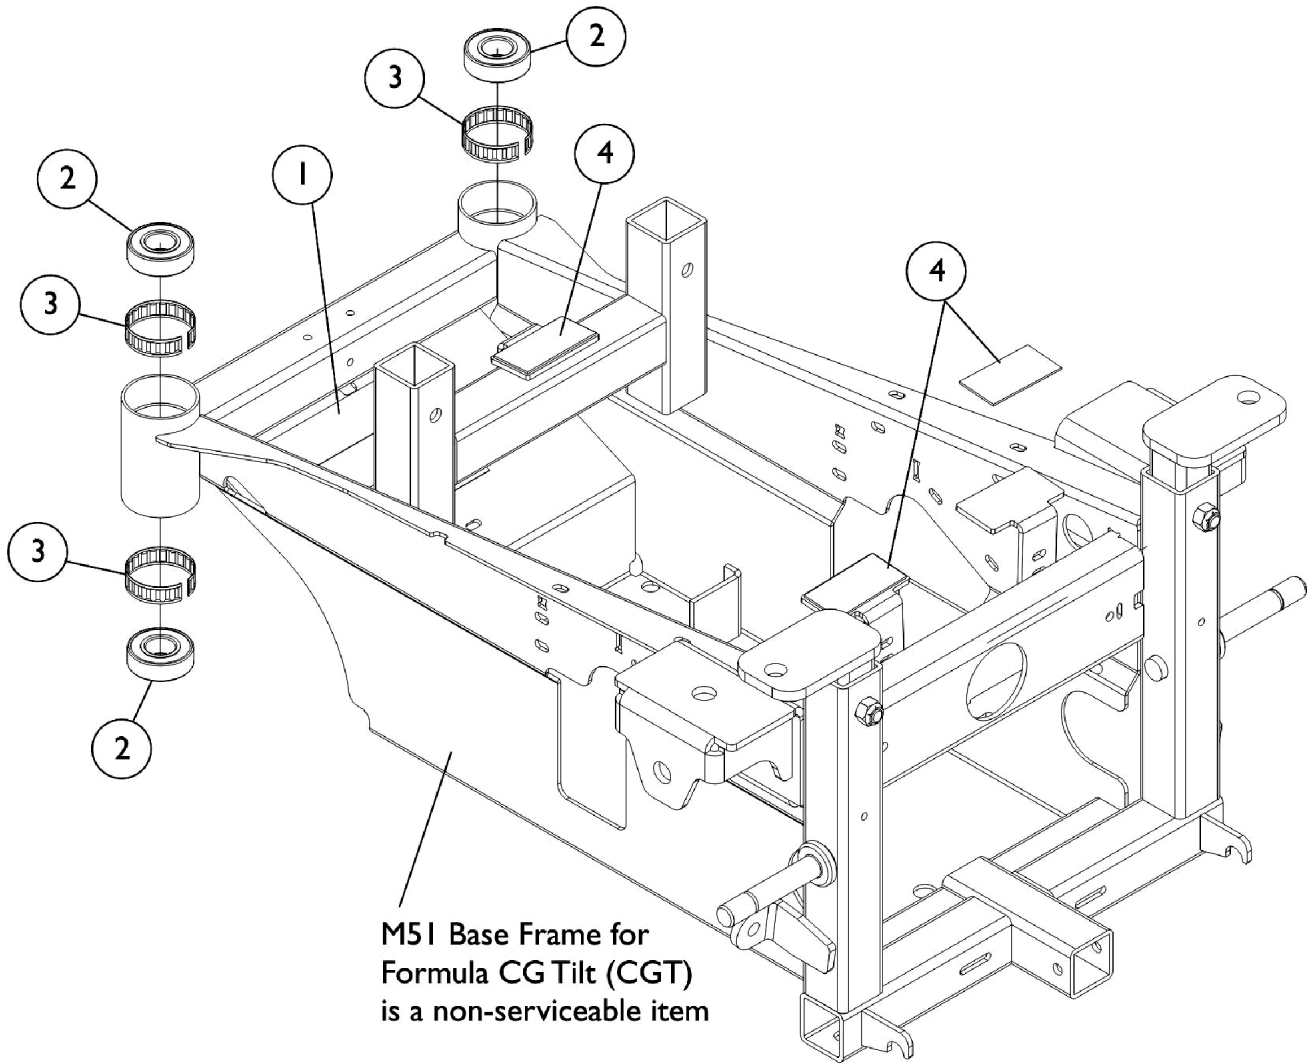

Base Frame, Bearings, & Hardware

Refer to parts catalog "Pronto M50/M51 with SureStep After 1/19/05 and Pronto M61 with SureStep" Form # 04-050 for the M51 Base Frame mounted components such as casters, forks, drive wheels and motor/gearboxes

Item Number	Note	Part Number	Description	Quantity Per	
				Package	Assembly
1		1062095-NLA	NLA - Fastener, Loop with Adhesive Back (1" W x 4" L)	1	2
2		40117X006	Bearing (5/8")	1	4
3		1110717	Ring, Tolerance	1	4
4		1142189-NLA	NLA - Fastener, Hook with Adhesive Back (1" W x 2" L)	1	3

NOTE: Base Frame is a non-serviceable part.