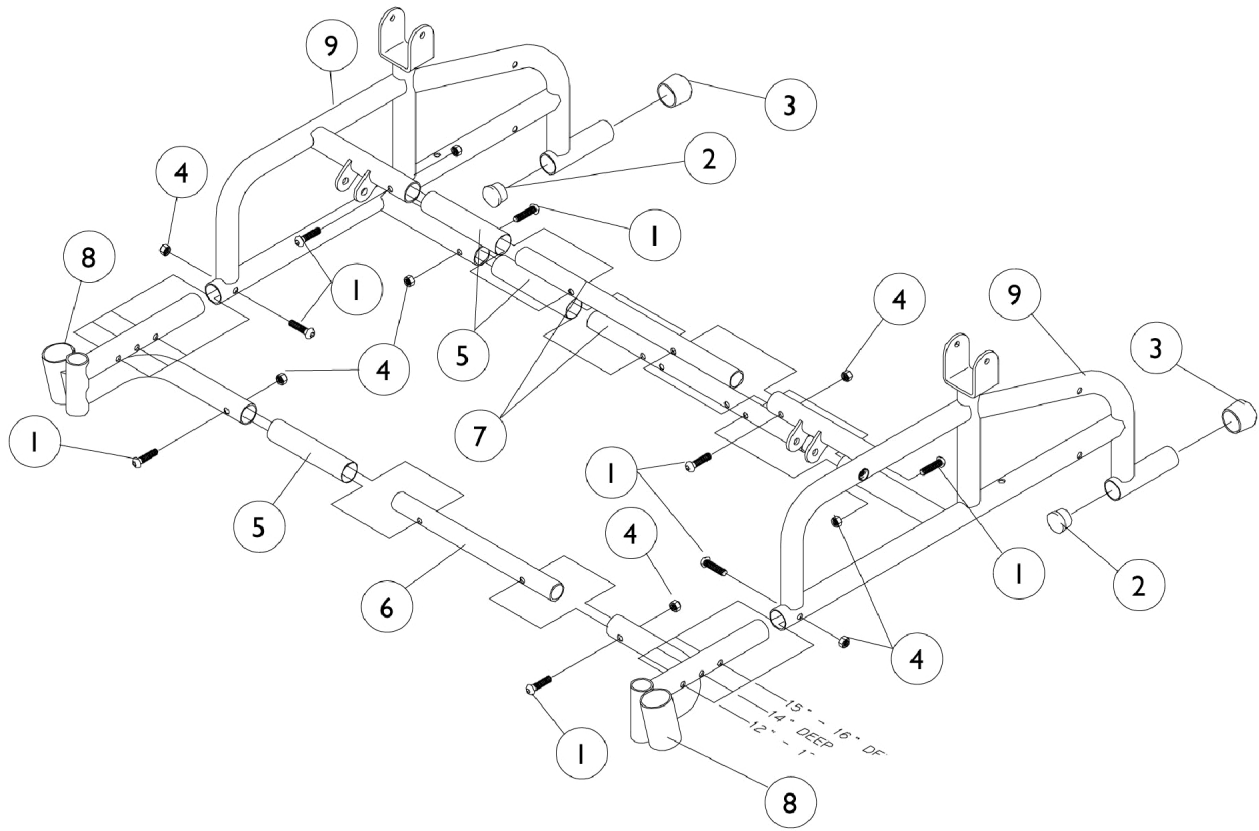

Side Frames and Hardware

Side Frames and Hardware

Item Number	Note	Part Number	Description	Quantity Per	
				Package	Assembly
1		1008432	Screw, Socket Button Head (1/4-20 x 1-1/4")	1	8
2		1027095	Plug Button, Black (7/8")	1	2
3		15680X012	Collar, Anti-Rattle (7/8")	1	2
4		7930323-NLA	NLA - Package, Locknut (1/4-20)	25	8
5		8881037653	Tube, Seat Rail, Color	1	3
6		1036077-NLA	NLA - Tube, Slide, Front, Black	1	1
7		1036078-NLA	NLA - Tube, Rear Slide, Black	1	2
8	A	8881038422-NL A	NLA - Frame, Front, Color - Right	1	1
8	A	8881038423-NL A	NLA - Frame, Front, Color - Left	1	1
9	A,B	8881040026	Frame, Side, Color - Right	1	1
9	A,B	8881040027	Frame, Side, Color - Left	1	1

NOTE: A - Specify frame color when ordering.
B - Decals not included with frame.