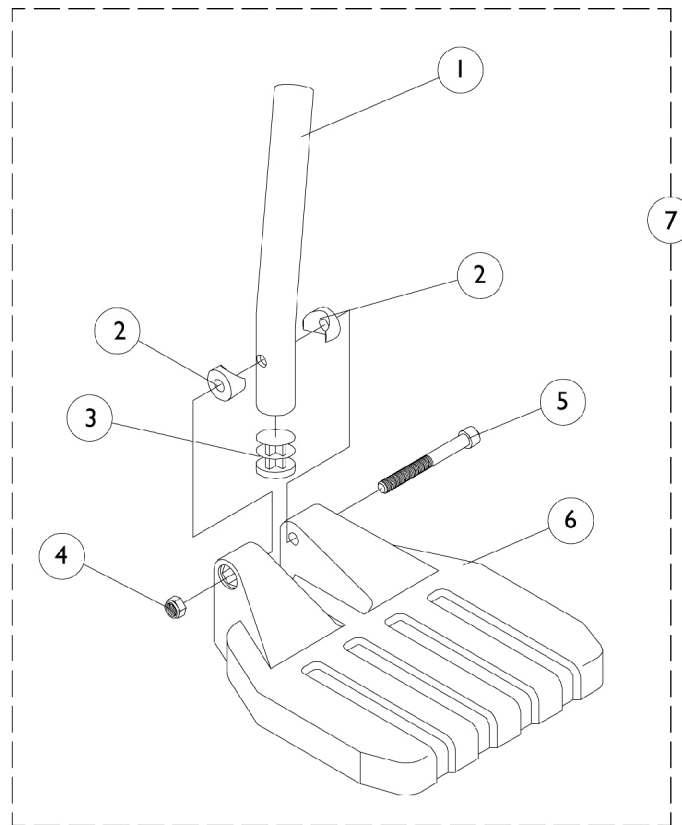

# Pivot/Slide Tube and Composite Footplates

NOTE: Heel loops are not included. See footrest and legrest accessories.

NOTE: Heel loops are not included. See footrest and legrest accessories.

# Pivot/Slide Tube and Composite Footplates

NOTE: Heel loops are not included. See footrest and legrest accessories.

Item Number	Note	Part Number	Description	Quantity Per	
				Package	Assembly
1	C	1120383	Tube, Pivot/Slide, Curved End, Black - Short (8-1/4")	1	1
1	D	1120382	Tube, Pivot/Slide, Curved End, Black - Long (9-7/8")	1	1
1	D	1120386	Tube, Pivot/Slide, Curved, 2" Longer, Black (11-7/8")	1	1
1	E	1120384-NLA	NLA - Tube, Pivot/Slide, Straight - Alum. (9-7/8" L)	1	1
1	E	1120385	Tube, Pivot/Slide, Straight - Black (11-7/8" L)	1	1
2		1025457	Spacer, Coved (1/4 x 3/4 x 11/32")	1	2
3		1027097	Plug Button, Black (3/4")	1	1
4		7930323-NLA	NLA - Package, Locknut (1/4-20)	25	1
5		7930366	Package, Socket Head Screw (1/4-20 x 2-1/4")	25	1
6	A	1026879	Footplate, Composite, Small, Black (6" W x 6" L)	1	1
6	B	1026880	Footplate, Composite, Medium, Black (7" W x 6" L)	1	1
7		See Chart	#7 Pivot/Slide Tube w/Composite Footplate Assemblies	1	1

NOTE: A - 13-14" Wide  
 B - 15-16" Wide  
 C - 60 Degree MFX  
 D - 60 Degree  
 E - 70 Degree NTaper

## #7 Pivot/Slide Tube w/Composite Footplate Assemblies

(without Heel Loops)

Front Rigging	Small 13"-14" Wide	Medium 15"-16" Wide
60 Degree (13"-19") -Right	1028391	1028387
60 Degree (13"-19") -Left	1028392	1028388
60 Degree (13"-19") 2" Longer -Right	1032627-NLA	1032625-NLA
60 Degree (13"-19") 2" Longer -Left	1032628-NLA	1032626-NLA
60 Degree MFX (9-3/4" - 14") -Right	1028389-NLA	1028385-NLA
60 Degree MFX (9-3/4" - 14") -Left	1028390-NLA	1028386-NLA
70 Degree (14"-19") -Right	1042784-NLA	1042786
70 Degree (14"-19") -Left	1042785-NLA	1042787
70 Degree (14"-19") 2" Longer -Right	1042790	1042792
70 Degree (14"-19") 2" Longer -Left	1042791	1042793