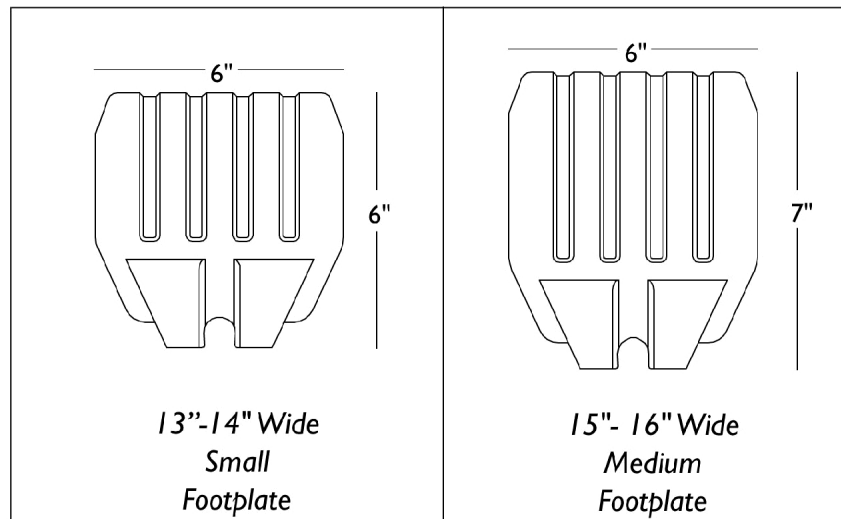

# Pivot/Slide Tube and Composite Footplates

NOTE: Heel loops are not included. See footrest and legrest accessories.

NOTE: Heel loops are not included. See footrest and legrest accessories.

# Pivot/Slide Tube and Composite Footplates

NOTE: Heel loops are not included. See footrest and legrest accessories.

Item Number	Note	Part Number	Description	Quantity Per	
				Package	Assembly
1	C	1120383	Tube, Pivot/Slide, Curved End, Black - Short (8-1/4")	1	1
1	D	1120382	Tube, Pivot/Slide, Curved End, Black - Long (9-7/8")	1	1
1	D	1120386	Tube, Pivot/Slide, Curved, 2" Longer, Black (11-7/8")	1	1
1	E	1120384-NLA	NLA - Tube, Pivot/Slide, Straight - Alum. (9-7/8" L)	1	1
1	E	1120385	Tube, Pivot/Slide, Straight - Black (11-7/8" L)	1	1
2		1025457	Spacer, Coved (1/4 x 3/4 x 11/32")	1	2
3		1027097	Plug Button, Black (3/4")	1	1
4		7930323-NLA	NLA - Package, Locknut (1/4-20)	25	1
5		7930366	Package, Socket Head Screw (1/4-20 x 2-1/4")	25	1
6	A	1026879	Footplate, Composite, Small, Black (6" W x 6" L)	1	1
6	B	1026880	Footplate, Composite, Medium, Black (7" W x 6" L)	1	1
7		See Chart	#7 Pivot/Slide Tube w/Composite Footplate Assemblies	1	1

NOTE: A - 13-14" Wide  
 B - 15-16" Wide  
 C - 60 Degree MFX  
 D - 60 Degree  
 E - 70 Degree NTaper

## #7 Pivot/Slide Tube w/Composite Footplate Assemblies

(without Heel Loops)

Front Rigging	Small 13"-14" Wide	Medium 15"-16" Wide
60 Degree (13"-19") -Right	1028391	1028387
60 Degree (13"-19") -Left	1028392	1028388
60 Degree (13"-19") 2" Longer -Right	1032627-NLA	1032625-NLA
60 Degree (13"-19") 2" Longer -Left	1032628-NLA	1032626-NLA
60 Degree MFX (9-3/4" - 14") -Right	1028389-NLA	1028385-NLA
60 Degree MFX (9-3/4" - 14") -Left	1028390-NLA	1028386-NLA
70 Degree (14"-19") -Right	1042784-NLA	1042786
70 Degree (14"-19") -Left	1042785-NLA	1042787
70 Degree (14"-19") 2" Longer -Right	1042790	1042792
70 Degree (14"-19") 2" Longer -Left	1042791	1042793