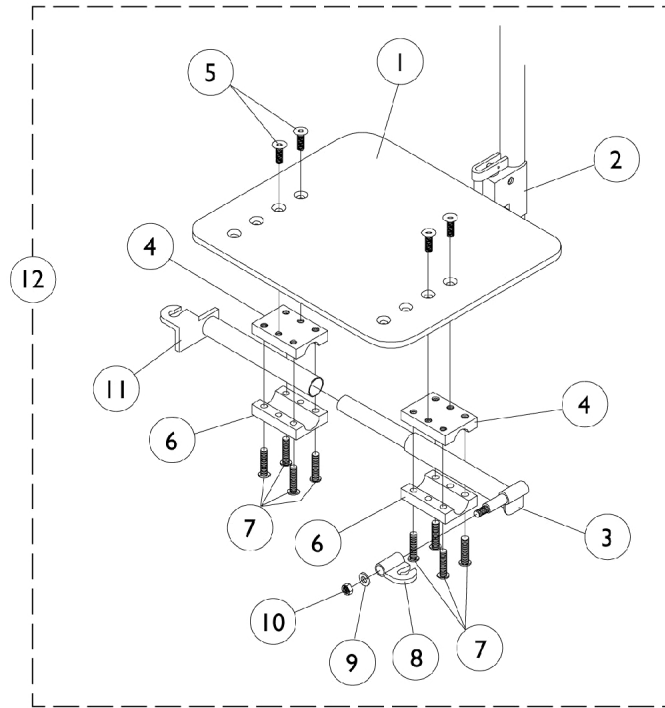

One Piece Adjustable Angle Footboard

Item Number	Note	Part Number	Description	Quantity Per	
				Package	Assembly
1	A	1044076	Footboard	1	1
1	B	1044089-NLA	NLA - Footboard	1	1
2		1027657-NLA	NLA - Clamp, Footplate	1	2
3	A	1027676-NLA	NLA - Footrest Support Assembly, Black	1	1
3	B	1030271-NLA	NLA - Footrest Support Assembly, Black	1	1
4		1027626-NLA	NLA - Half Clamp, Threaded	1	2
5		1029545	Screw, Socket Flat Head (1/4-20 x 3/4")	1	4
6		1027627-NLA	NLA - Half Clamp, Non-Threaded	1	2
7		1009837	Screw, Socket Button Head (1/4-20 x 1")	1	8
8		1027630-NLA	NLA - Tab, Weldment, Black	1	1
9		1026033	Washer, Nylon (1/4 x 1/2 x 1/16")	1	1
10		7930323-NLA	NLA - Package, Locknut (1/4-20)	25	1
11	A	1027638-NLA	NLA - Footrest Support Assembly, Black	1	1
11	B	1030199-NLA	NLA - Footrest Support Assembly, Black	1	1
12	A	1027640-NLA	NLA - Footboard Assembly, One Piece Adjustable Angle	1	1
12	B	1030200-NLA	NLA - Footboard Assembly, One Piece Adjustable Angle	1	1

NOTE: A - 12-13" Wide Chairs
 B - 14-16" Wide Chairs