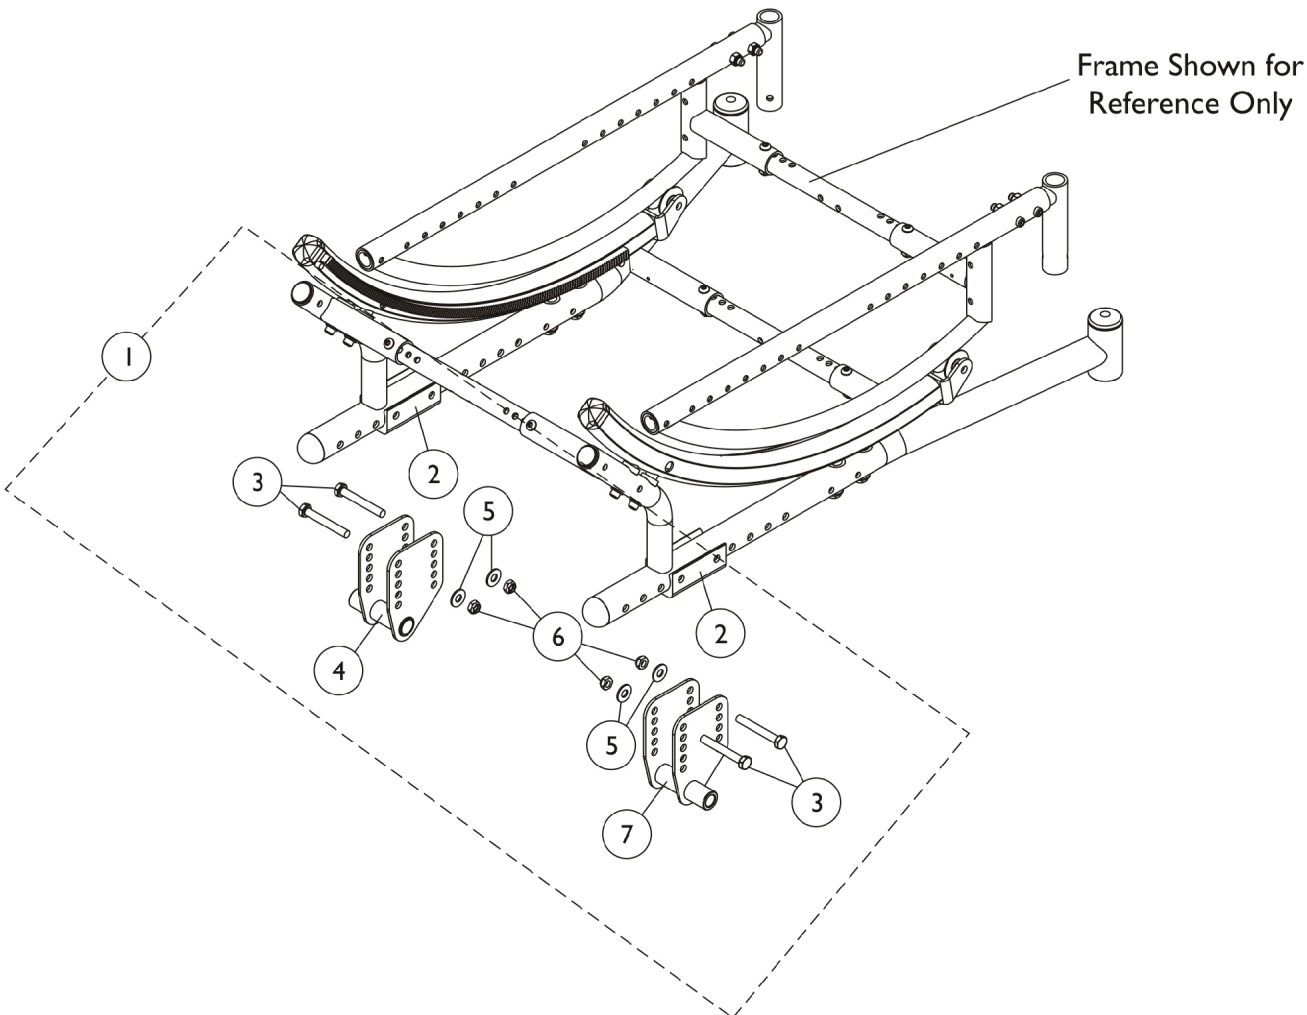

Axles, Axle Mtg. Plates & Hdwr - Chairs w/Vent Tray

Axles, Axle Mtg. Plates & Hdwr - Chairs w/Vent Tray

Item Number	Note	Part Number	Description	Quantity Per	
				Package	Assembly
1	A	1127814-NLA	NLA - Kit, Axle Brackets with Hardware	1	1
2			Bracket, Axle Spacer, Black	1	2
3			Screw, Hex Head (5/16-24 x 2-1/4")	1	4
4			NLA - Bracket, Axle, Black - Left	1	1
5			Washer, Steel (5/16 x 3/4 x 1/16")	1	4
6			Locknut (5/16-24)	1	4
7			NLA - Bracket, Axle, Black - Right	1	1

NOTE: A - Includes items 2-7