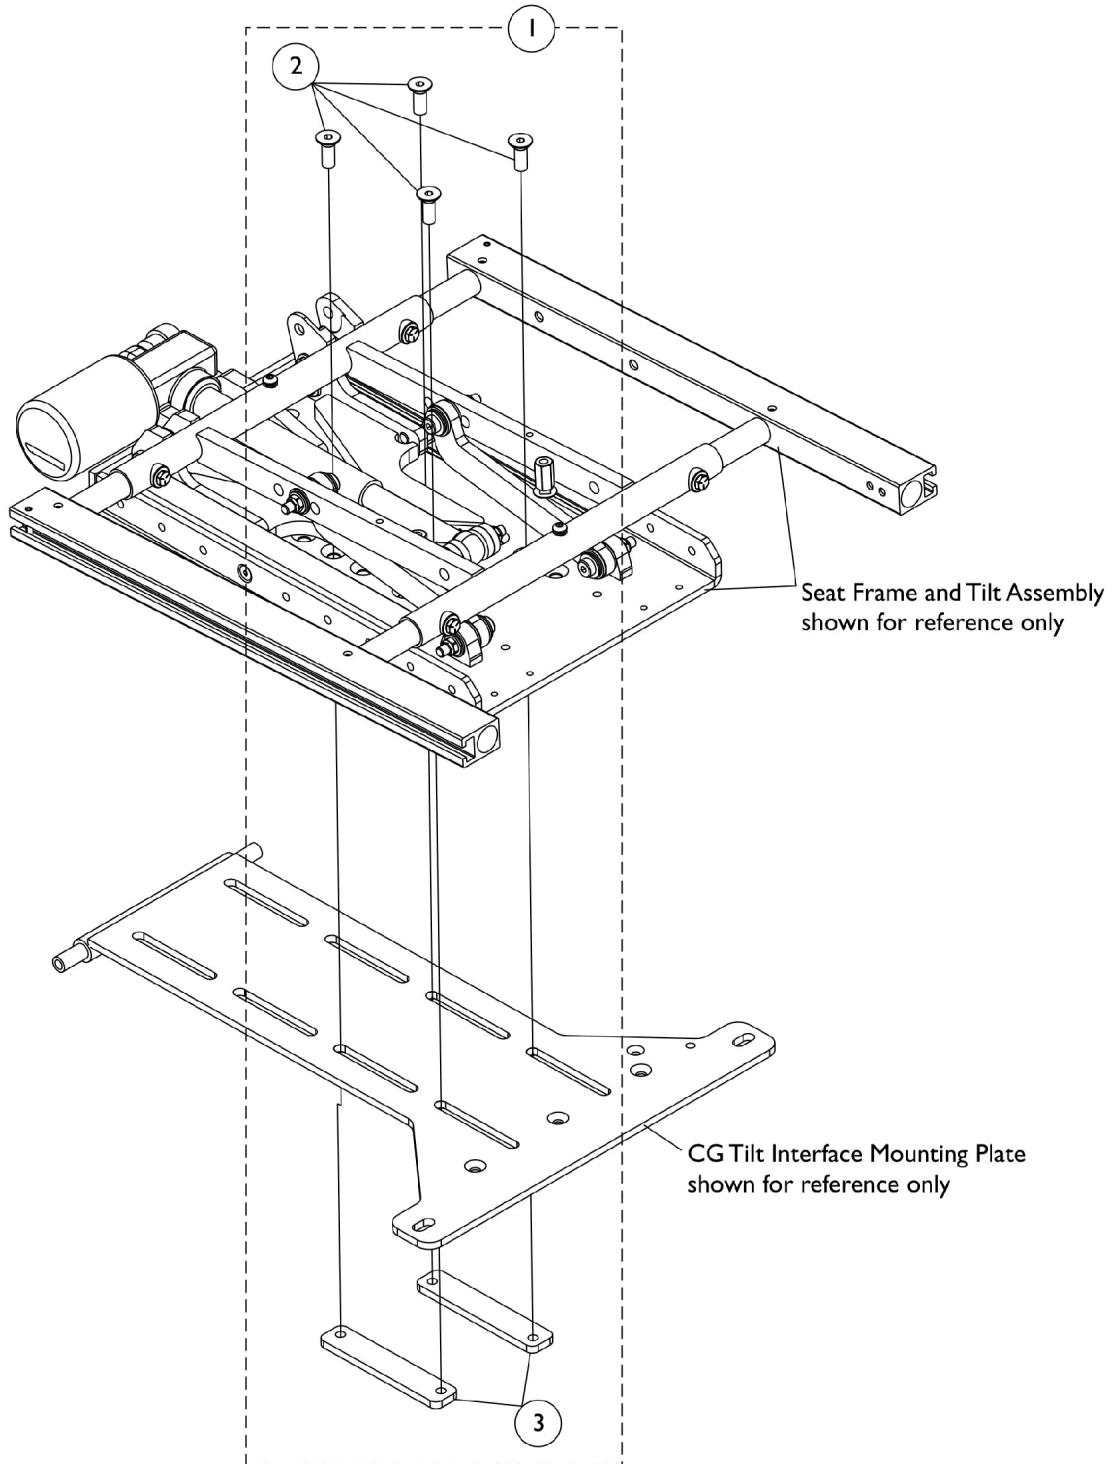

Seat Frame Mounting Hardware

Seat Frame Mounting Hardware

Item Number	Note	Part Number	Description	Quantity Per	
				Package	Assembly
1	A	1150901-NLA	NLA - Kit, Seat Frame Mounting Hardware	1	1
2			Screw, Socket Flat Head (3/8-16 x 1")	1	4
3			Bracket, Clamping	1	2

NOTE: A - Includes items 2 and 3