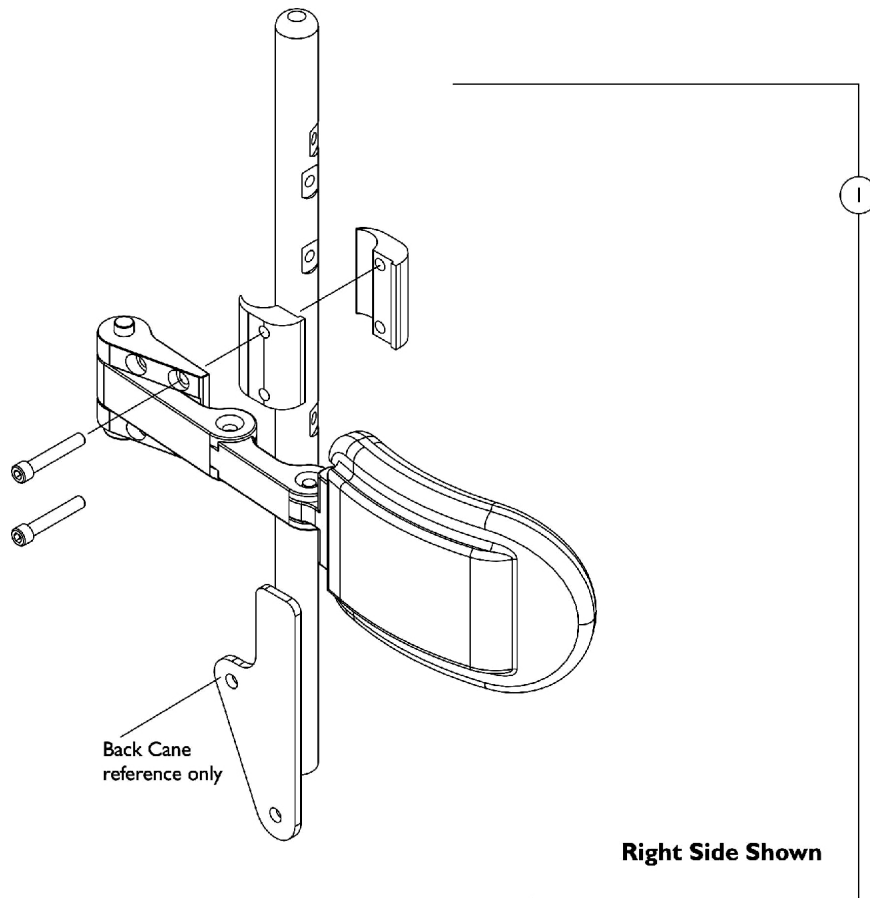

# Lateral Support Assembly, Stealth TWB-RPR/TWB-RPRL Tilt & Tilt w/ BPO Option

Item Number	Note	Part Number	Description	Quantity Per	
				Package	Assembly
1	A	1125826	Kit, Swingaway Lateral Support Assemblies w/ Medium Pads (5" W x 3" H), Stealth (TWB-RPR) (Pair)	1	1
1	A	1125823-NLA	NLA - Kit, Swingaway Lateral Support Assemblies w/ Large Pads (6" W x 4" H), Stealth (TWB-RPRL) (Pair)	1	1