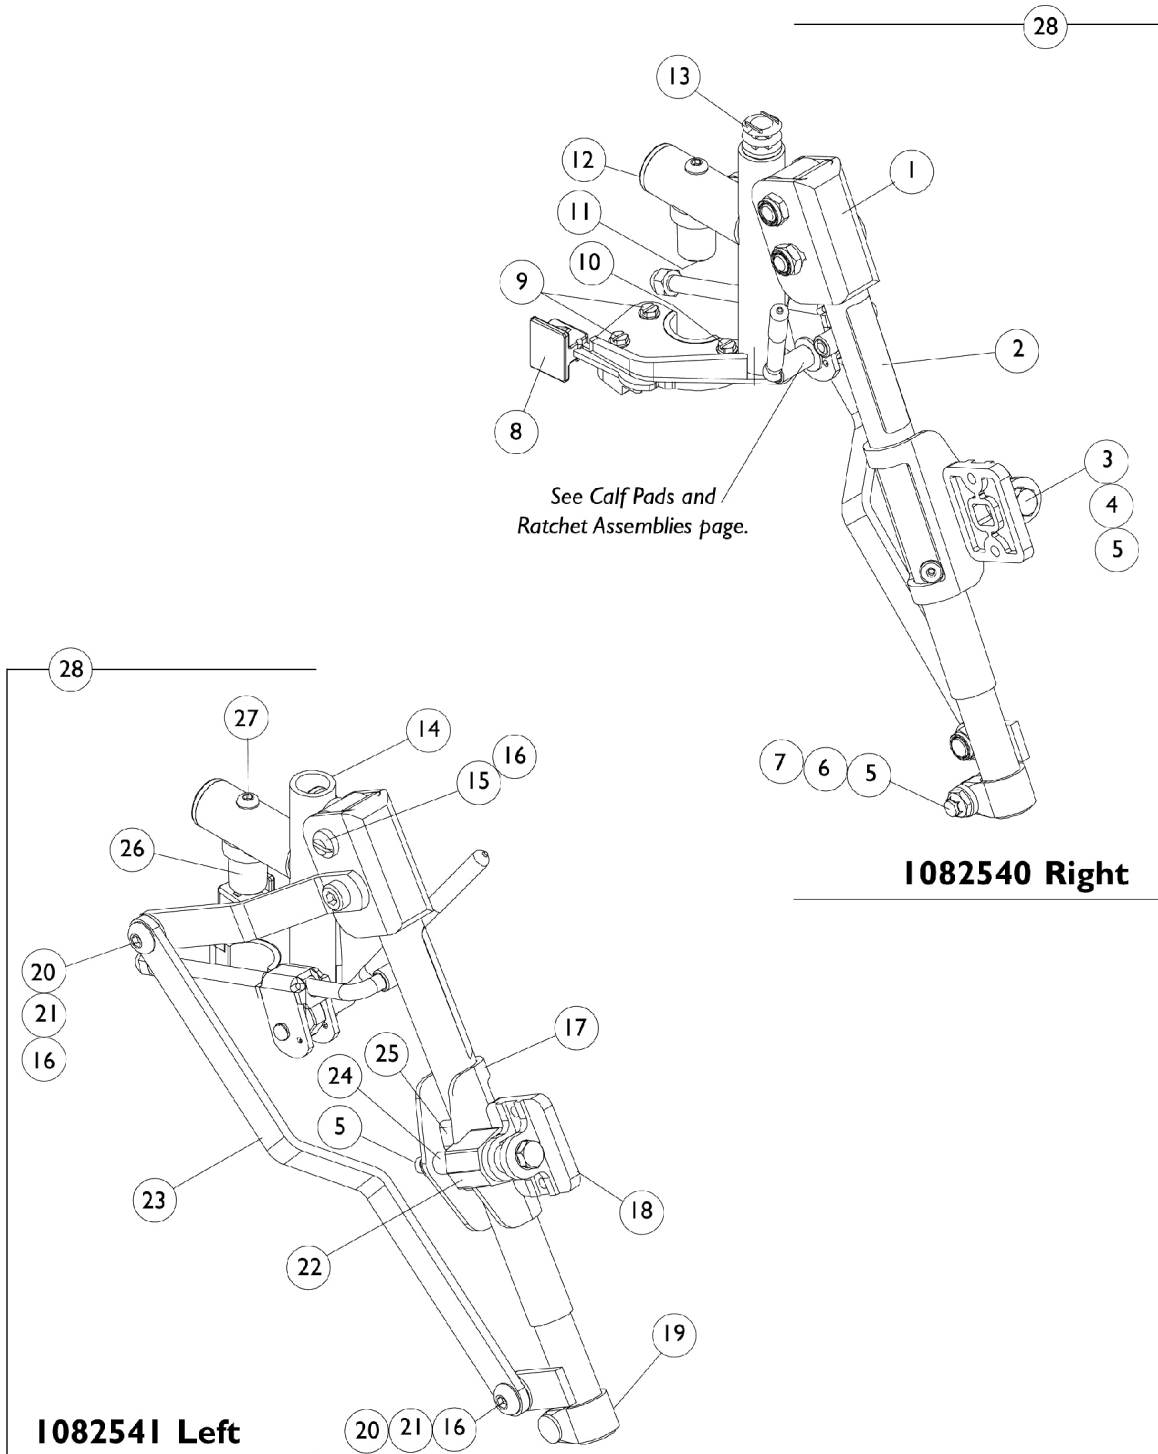

ATL4A Legrest Support Assembly

ATL4A Legrest Support Assembly

| Item Number | Note | Part Number | Description | Quantity Per | |
|-------------|------|-------------|---|--------------|----------|
| | | | | Package | Assembly |
| 1 | | 1022877-NLA | NLA - Tube, Support and Drive Link, Chrome - Right | 1 | 1 |
| 1 | | 1022878-NLA | NLA - Tube, Support and Drive Link, Chrome - Left | 1 | 1 |
| 2 | | 1024911-NLA | NLA - Decal, Smartleg | 1 | 1 |
| 3 | | 1014807 | Screw, Hex Head (5/16-24 x 3-1/4") | 1 | 1 |
| 4 | | 47330X003 | Spacer (5/16 x 1/2 x 3/8") | 1 | 1 |
| 5 | | 7930363-NLA | NLA - Package, Locknut (5/16"-24) | 25 | 2 |
| 6 | | 1027377 | Washer (#20) | 1 | 1 |
| 7 | | 11232X009 | Bolt, Lug (5/16-24 x 1-3/8") | 1 | 1 |
| 8 | | 1025454 | Housing, Latch - Right | 1 | 1 |
| 8 | | 1025455 | Housing, Latch - Left | 1 | 1 |
| 9 | | 1025451 | Screw, Slotted Hex Washer Head (#10-32 x 5/8") | 1 | 2 |
| 10 | | 7930314 | Package, Screw, Slotted Hex Washer Head (#10-32 x 1/2") | 25 | 1 |
| 11 | | 7930333 | Locknut (1/4-20) | 1 | 1 |
| 12 | | 1029501 | Plug Button, Black (1") | 1 | 1 |
| 13 | | 1027097 | Plug Button, Black (3/4") | 1 | 1 |
| 14 | | 1082538-NLA | NLA - Tube, Legrest Support, Articulating, Sector, Chrome - Right | 1 | 1 |
| 14 | | 1082539-NLA | NLA - Tube, Legrest Support, Articulating, Sector, Chrome - Left | 1 | 1 |
| 15 | | 1022854-NLA | NLA - Screw, Shoulder Slotted Head (1/2 x 1-1/8", 3/8-16) | 1 | 1 |
| 16 | | 40363X000 | Hex Nut (3/8"-16) | 1 | 3 |
| 17 | B | 1025104 | Bracket, Legrest, Chrome | 1 | 1 |
| 18 | | 04526X019 | Plate, Legrest Pad | 1 | 1 |
| 19 | | 1022848 | Tube, Slide, Articulating, Chrome - Right | 1 | 1 |
| 19 | | 1022849 | Tube, Slide, Articulating, Chrome - Left | 1 | 1 |
| 20 | | 1022866-NLA | NLA - Screw, Socket Button Head (3/8-16 x 3/4") | 1 | 2 |
| 21 | | 1049527 | Washer, Nylon (3/8 x 3/4 x 1/16") | 1 | 2 |
| 22 | | 1025133 | Spacer, Legrest Pad, Black | 1 | 1 |
| 23 | | 1022846-NLA | NLA - Bar, Link, Black | 1 | 1 |
| 24 | | 47328X003 | Bushing, Pivot (5/16 x 7/16 x 7/8") | 1 | 1 |
| 25 | | 48823X008 | Spring, Leaf | 1 | 1 |
| 26 | | 1017148 | Pivot, Footrest | 1 | 1 |
| 27 | | 7930301-NLA | NLA - Package, Button Head Cap Screw (1/4-20 x 1-3/4") | 25 | 1 |
| 28 | A | 1082540 | Articulating Legrest Support Assembly, Sector, Chrome - Right | 1 | 1 |
| 28 | A | 1082541 | Articulating Legrest Support Assembly, Sector, Chrome - Left | 1 | 1 |