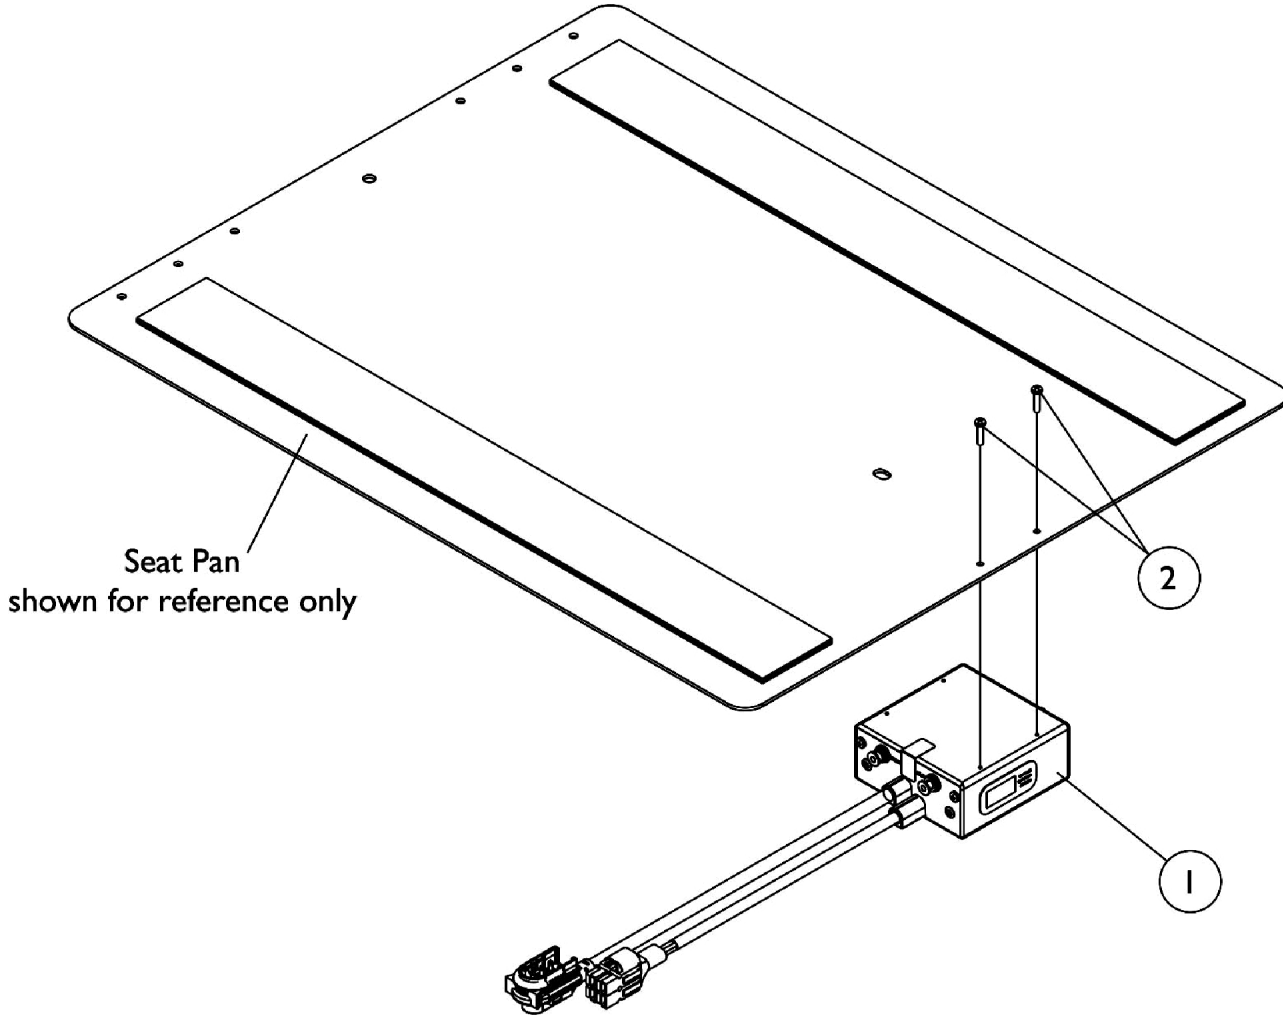

Dual Legs Integrated Actuator Module (DLIAM) MK6i

For ELRPW Front Riggings - TDX SC

Dual Legs Integrated Actuator Module (DLIAM) MK6i For ELRPW Front Riggings - TDX SC

Item Number	Note	Part Number	Description	Quantity Per	
				Package	Assembly
1		1140032	Module, Dual Legs Integrated Actuator (DLIAM) - MK6i (54" L)	1	1
2		1021742	Screw, Phillips Pan Head (#4-40 x 1/2")	1	2