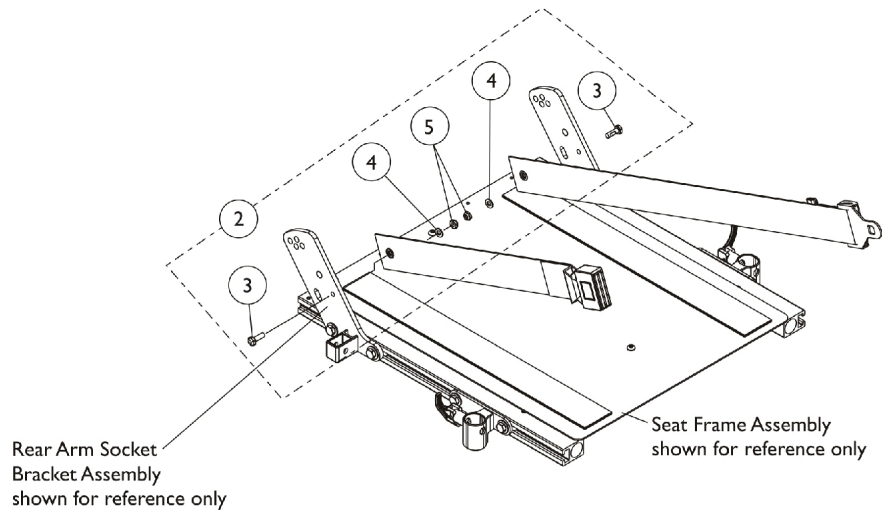

Miscellaneous Accessories

NOTE: Chest Positioning Straps share the same hardware that attaches the Back Upholstery

Auto Style Push Button Buckle

Airline Style Buckle Positioning Strap

Hook and Loop Style Buckle Positioning Strap

**Positioning Straps
(For ASBA and ADJASBA Seating
without TRRO Option)**

**Auto Style Push Button Buckle
Pelvic Restraint Belt
for TRRO Option only**

**Pelvic Restraint Belt Mounting Location
(For ADJASBA Seating w/ TRRO Option)**

**Seat Positioning Strap
Mounting Hardware
(For ADJASBA Seating)**

Miscellaneous Accessories

NOTE: Chest Positioning Straps share the same hardware that attaches the Back Upholstery

Item Number	Note	Part Number	Description	Quantity Per	
				Package	Assembly
1		See Chart	#1 Positioning Straps	1	1
1	C	See Chart	#1 Pelvic Restraint Belt For TRRO Option Only	1	1
2	A	1124385	Kit, Seat Positioning Strap Mounting Hardware (both LT & RT sides)	1	1
3			Screw, Hex Head w/ Patch (1/4-20 x 3/4")	1	2
4			Washer (1/4 x 1/2 x 1/16")	1	2
5			Locknut (1/4-20)	1	2
6		1134055-NLA	NLA - Screw, Hex Head (3/8-24 x 5/8")	1	2
7		1134054-NLA	NLA - Bushing, Nylon (1/2 x 9/16 x 9/32")	1	2
8		1134056-NLA	NLA - Nut, Barrel (3/8-24)	1	2
	B	40176X010-NLA	NLA - Pump, Tire	1	1