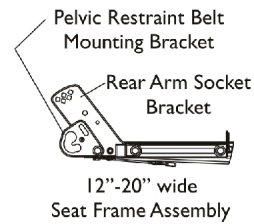

**Positioning Straps
(For ASBA and ADJASBA Seating
without TRRO Option)**

**Auto Style Push Button Buckle
Pelvic Restraint Belt
for TRRO Option only**

**Pelvic Restraint Belt Mounting Location
(For ADJASBA Seating w/ TRRO Option)**

Miscellaneous Accessories

NOTE: Chest Positioning Straps share the same hardware that attaches the Back Upholstery

#1 Positioning Straps

Description	12"-15" Wide	16"-19" Wide	20" Wide
Auto Style Push Button	1036527 Strap, Positioning, Seat/Chest w/ Auto Style Buckle (Eyelet to Eyelet Length 33") See Note(s) A	1004310 Strap, Positioning, Seat/Chest w/ Auto Style Push Button Buckle (Eyelet to Eyelet Length 48")	1034625 Strap, Positioning, Seat/Chest w/ Auto Style Push Button Buckle (Eyelet to Eyelet Length 61")
Airline Style	N/A	TAGTS1034751-NLA NLA - Strap, Positioning, Seat/Chest w/ Airline Style Buckle (Eyelet to Eyelet Length 46")	1034752-NLA NLA - Strap, Positioning, Seat/Chest w/ Airline Style Buckle (Eyelet to Eyelet Length 61")
Hook and Loop See Note(s) B	N/A	1034744 Strap, Positioning, Seat/Chest w/ Hook and Loop Style Buckle (Eyelet to Eyelet Length 45") See Note(s) B	1034745 Strap, Positioning, Seat/Chest w/ Hook and Loop Style Buckle (Eyelet to Eyelet Length 61") See Note(s) B

Description	12"-16" Wide	16"-20" Wide
Auto Style Push Button See Note(s) A	1134475-NLA NLA - Belt, Pelvic Restraint w/ Auto Style Push Button Buckle (Bushing Hole to Bushing Hole Length 37")	1134476 Belt, Pelvic Restraint w/ Auto Style Push Button Buckle (Bushing Hole to Bushing Hole Length 55") See Note(s) A