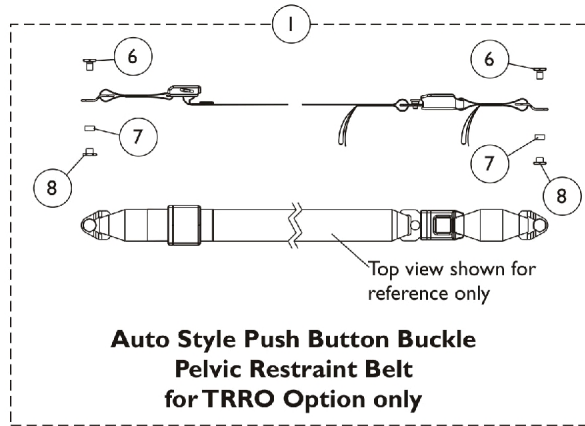

**Positioning Straps
(For ASBA and ADJASBA Seating
without TRRO Option)**

**Auto Style Push Button Buckle
Pelvic Restraint Belt
for TRRO Option only**

**Pelvic Restraint Belt Mounting Location
(For ADJASBA Seating w/ TRRO Option)**

**Seat Positioning Strap
Mounting Hardware
(For ADJASBA Seating)**

Miscellaneous Accessories

NOTE: Chest Positioning Straps share the same hardware that attaches the Back Upholstery

Item Number	Note	Part Number	Description	Quantity Per	
				Package	Assembly
1		See Chart	#1 Positioning Straps	1	1
1	C	See Chart	#1 Pelvic Restraint Belt For TRRO Option Only	1	1
2	A	1124385	Kit, Seat Positioning Strap Mounting Hardware (both LT & RT sides)	1	1
3			Screw, Hex Head w/ Patch (1/4-20 x 3/4")	1	2
4			Washer (1/4 x 1/2 x 1/16")	1	2
5			Locknut (1/4-20)	1	2
6		1134055-NLA	NLA - Screw, Hex Head (3/8-24 x 5/8")	1	2
7		1134054-NLA	NLA - Bushing, Nylon (1/2 x 9/16 x 9/32")	1	2
8		1134056-NLA	NLA - Nut, Barrel (3/8-24)	1	2
	B	40176X010-NLA	NLA - Pump, Tire	1	1

NOTE: A - 12"-15" wide positioning straps come in rainbow color.
B - Hook and Loop style positioning strap for power chairs is used for chest positioning only

#1 Pelvic Restraint Belt For TRRO Option Only

Description	12"-16" Wide	16"-20" Wide
Auto Style Push Button See Note(s) A	1134475-NLA NLA - Belt, Pelvic Restraint w/ Auto Style Push Button Buckle (Bushing Hole to Bushing Hole Length 37")	1134476 Belt, Pelvic Restraint w/ Auto Style Push Button Buckle (Bushing Hole to Bushing Hole Length 55") See Note(s) A