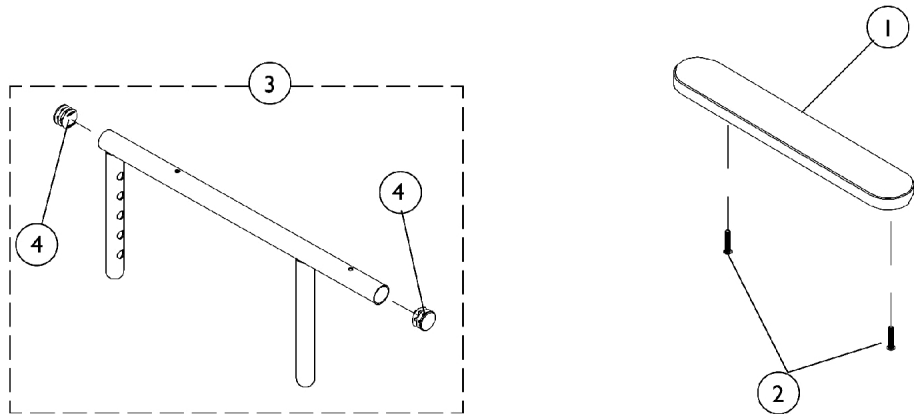

Adjustable Height Arms

Adjustable Height Arms

Item Number	Note	Part Number	Description	Quantity Per	
				Package	Assembly
1	A	8881011811-NL A	NLA - Pad, Arm, Vinyl, Desk Length (9" L x 2" W)	1	2
1	A	8881053578	Kit, Arm Pad w/ Screws, Desk Length (9" L x 2" W) (Pair)	2	1
1	A	8881015932-NL A	NLA - Pad, Arm, Vinyl, Full Length - Right (14" L x 2" W)	1	1
1	A	8881015933-NL A	NLA - Pad, Arm, Vinyl, Full Length - Left (14" L x 2" W)	1	1
1	A	8881053577	Kit, Arm Pad w/ Screws, Full Length (14" L x 2" W) (Pair)	2	1
2		7930327-NLA	NLA - Package, Screw, Phillips Pan Head (#10-32 x 1-1/8")	25	2
3		1070859	Arm Tube Assembly w/ Plug Buttons, Desk Length, Black - Right/Left	1	1
3		1041524-NLA	NLA - Tube, Arm, w/ Plug Buttons, Black, Full Length	1	1
4		1027095	Plug Button, Black (7/8")	1	2
5	B	1035892	Adjustable Height Arm Base Assembly - Right	1	1
6			Base, Armrest, Adjustable Height	1	1
7			Spring, Arm Lock	1	1
8			Pin, Arm Lock, Black	1	1
9			Rivet	1	6
10			NLA - Guard, Clothing	1	1
10			Kit, Lock Handle w/Rivets (Pair)	1	1
5	B	1035893	Adjustable Height Arm Base Assembly - Left	1	1
6			Base, Armrest, Adjustable Height	1	1
7			Spring, Arm Lock	1	1
8			Pin, Arm Lock, Black	1	1
9			Rivet	1	6
10			NLA - Guard, Clothing	1	1
10			Kit, Lock Handle w/Rivets (Pair)	1	1
11		1036837-NLA	NLA - Socket, Arm, Rear	1	1
12	C	7930301-NLA	NLA - Package, Button Head Cap Screw (1/4-20 x 1-3/4")	25	2
12	D	1036840	Screw, Socket Button Head (1/4-20X2-1/4")	1	2
13	C	1008495	Screw, Socket Button Head (1/4-20 x 1-1/2")	1	2
13	D	1002108-NLA	NLA - Screw, Socket Button Head (1/4-20 x 2")	1	2
14		40157X020	Spacer, Coved (1/4 x 1 x 9/16")	1	4
15		7930323-NLA	NLA - Package, Locknut (1/4-20)	25	4
16		1036040-NLA	NLA - Spacer (9/32 x 7/8 x 1/2")	1	4
17		1038401-NLA	NLA - Socket, Arm with Lock Handle, Front - Right	1	1
17		1038402-NLA	NLA - Socket, Arm with Lock Handle, Front - Left	1	1