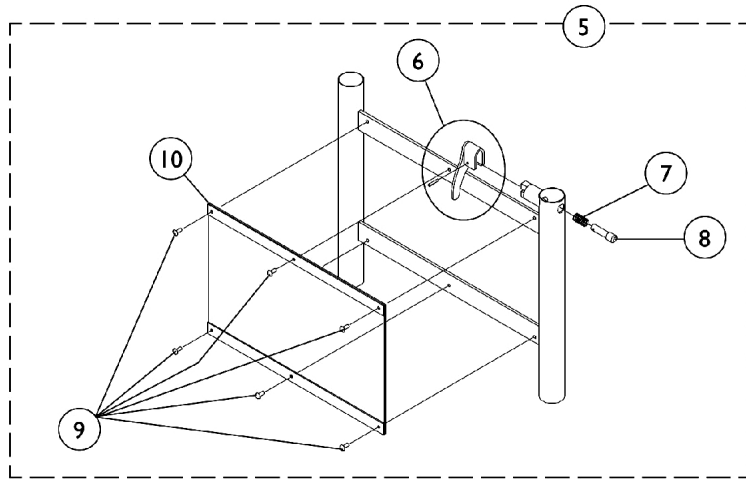

Adjustable Height Arms

Adjustable Height Arms

Item Number	Note	Part Number	Description	Quantity Per	
				Package	Assembly
1	A	8881011811-NL A	NLA - Pad, Arm, Vinyl, Desk Length (9" L x 2" W)	1	2
1	A	8881053578	Kit, Arm Pad w/ Screws, Desk Length (9" L x 2" W) (Pair)	2	1
1	A	8881015932-NL A	NLA - Pad, Arm, Vinyl, Full Length - Right (14" L x 2" W)	1	1
1	A	8881015933-NL A	NLA - Pad, Arm, Vinyl, Full Length - Left (14" L x 2" W)	1	1
1	A	8881053577	Kit, Arm Pad w/ Screws, Full Length (14" L x 2" W) (Pair)	2	1
2		7930327-NLA	NLA - Package, Screw, Phillips Pan Head (#10-32 x 1-1/8")	25	2
3		1070859	Arm Tube Assembly w/ Plug Buttons, Desk Length, Black - Right/Left	1	1
3		1041524-NLA	NLA - Tube, Arm, w/ Plug Buttons, Black, Full Length	1	1
4		1027095	Plug Button, Black (7/8")	1	2
5	B	1035892	Adjustable Height Arm Base Assembly - Right	1	1
6			Base, Armrest, Adjustable Height	1	1
7			Spring, Arm Lock	1	1
8			Pin, Arm Lock, Black	1	1
9			Rivet	1	6
10			NLA - Guard, Clothing	1	1
10			Kit, Lock Handle w/Rivets (Pair)	1	1
5	B	1035893	Adjustable Height Arm Base Assembly - Left	1	1
6			Base, Armrest, Adjustable Height	1	1
7			Spring, Arm Lock	1	1
8			Pin, Arm Lock, Black	1	1
9			Rivet	1	6
10			NLA - Guard, Clothing	1	1
10			Kit, Lock Handle w/Rivets (Pair)	1	1
11		1036837-NLA	NLA - Socket, Arm, Rear	1	1
12	C	7930301-NLA	NLA - Package, Button Head Cap Screw (1/4-20 x 1-3/4")	25	2
12	D	1036840	Screw, Socket Button Head (1/4-20X2-1/4")	1	2
13	C	1008495	Screw, Socket Button Head (1/4-20 x 1-1/2")	1	2
13	D	1002108-NLA	NLA - Screw, Socket Button Head (1/4-20 x 2")	1	2
14		40157X020	Spacer, Coved (1/4 x 1 x 9/16")	1	4
15		7930323-NLA	NLA - Package, Locknut (1/4-20)	25	4
16		1036040-NLA	NLA - Spacer (9/32 x 7/8 x 1/2")	1	4
17		1038401-NLA	NLA - Socket, Arm with Lock Handle, Front - Right	1	1
17		1038402-NLA	NLA - Socket, Arm with Lock Handle, Front - Left	1	1