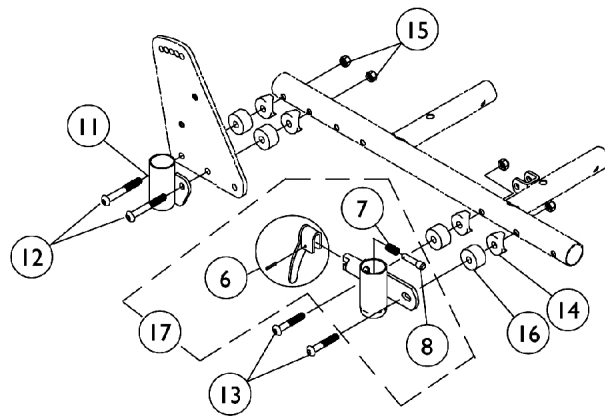

Adjustable Height Arms

Adjustable Height Arms

Item Number	Note	Part Number	Description	Quantity Per	
				Package	Assembly
1	A	8881011811-NL A	NLA - Pad, Arm, Vinyl, Desk Length (9" L x 2" W)	1	2
1	A	8881053578	Kit, Arm Pad w/ Screws, Desk Length (9" L x 2" W) (Pair)	2	1
1	A	8881015932-NL A	NLA - Pad, Arm, Vinyl, Full Length - Right (14" L x 2" W)	1	1
1	A	8881015933-NL A	NLA - Pad, Arm, Vinyl, Full Length - Left (14" L x 2" W)	1	1
1	A	8881053577	Kit, Arm Pad w/ Screws, Full Length (14" L x 2" W) (Pair)	2	1
2		7930327-NLA	NLA - Package, Screw, Phillips Pan Head (#10-32 x 1-1/8")	25	2
3		1070859	Arm Tube Assembly w/ Plug Buttons, Desk Length, Black - Right/Left	1	1
3		1041524-NLA	NLA - Tube, Arm, w/ Plug Buttons, Black, Full Length	1	1
4		1027095	Plug Button, Black (7/8")	1	2
5	B	1035892	Adjustable Height Arm Base Assembly - Right	1	1
6			Base, Armrest, Adjustable Height	1	1
7			Spring, Arm Lock	1	1
8			Pin, Arm Lock, Black	1	1
9			Rivet	1	6
10			NLA - Guard, Clothing	1	1
10			Kit, Lock Handle w/Rivets (Pair)	1	1
5	B	1035893	Adjustable Height Arm Base Assembly - Left	1	1
6			Base, Armrest, Adjustable Height	1	1
7			Spring, Arm Lock	1	1
8			Pin, Arm Lock, Black	1	1
9			Rivet	1	6
10			NLA - Guard, Clothing	1	1
10			Kit, Lock Handle w/Rivets (Pair)	1	1
11		1036837-NLA	NLA - Socket, Arm, Rear	1	1
12	C	7930301-NLA	NLA - Package, Button Head Cap Screw (1/4-20 x 1-3/4")	25	2
12	D	1036840	Screw, Socket Button Head (1/4-20X2-1/4")	1	2
13	C	1008495	Screw, Socket Button Head (1/4-20 x 1-1/2")	1	2
13	D	1002108-NLA	NLA - Screw, Socket Button Head (1/4-20 x 2")	1	2
14		40157X020	Spacer, Coved (1/4 x 1 x 9/16")	1	4
15		7930323-NLA	NLA - Package, Locknut (1/4-20)	25	4
16		1036040-NLA	NLA - Spacer (9/32 x 7/8 x 1/2")	1	4
17		1038401-NLA	NLA - Socket, Arm with Lock Handle, Front - Right	1	1
17		1038402-NLA	NLA - Socket, Arm with Lock Handle, Front - Left	1	1