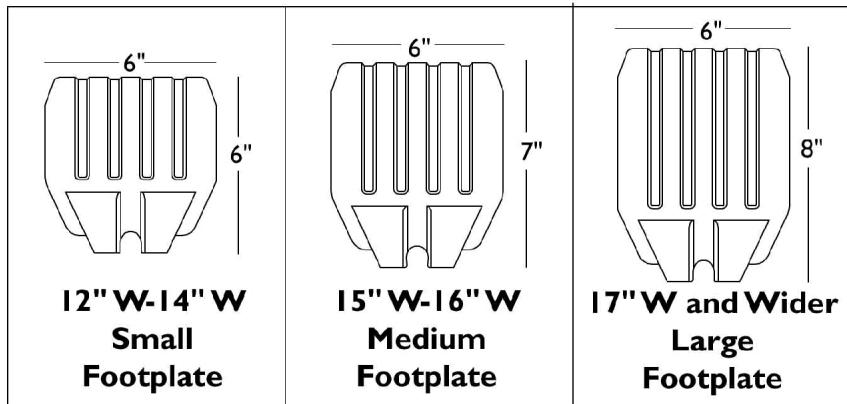

Pivot/Slide Tube and 1651 Composite Footplates

NOTE: Heel Loops are not included. See Footrest and Legrest Accessories.

NOTE: For complete pivot/slide tube and footplate assemblies, see Front Riggings Reference Charts

Item Number	Note	Part Number	Description	Quantity Per	
				Package	Assembly
1		1057852	Tube, Pivot/Slide, Curved End, Steel, Black (9-7/8")	1	1
1		1057854	Tube, Pivot/Slide, Curved End, 2" Longer, Steel, Black	1	1
1		1058418	Tube, Pivot/Slide, Curved End, 4" Longer, Steel, Black	1	1
2		1025457	Spacer, Coved (1/4 x 3/4 x 11/32")	1	2
3		1027097	Plug Button, Black (3/4")	1	1
4		1025195	Locknut (1/4-20)	1	1
5		60285X006	Screw, Socket Head (1/4-20 x 2-1/4")	1	1
6	A	1026879	Footplate, Composite, Small, Black (6" W x 6" L)	1	1
6	B	1026880	Footplate, Composite, Medium, Black (7" W x 6" L)	1	1
6	C	1026881	Footplate, Composite, Large, Black (8" W x 6" L)	1	1
6	D	1026879	Footplate, Composite, Small, Black (6" W x 6" L)	1	1
6	E	1026880	Footplate, Composite, Medium, Black (7" W x 6" L)	1	1
6	F	1026881	Footplate, Composite, Large, Black (8" W x 6" L)	1	1
NOTE: A - 12"-14" Wide B - 15"-16" Wide C - 17" and Wider D - 16"-17" Wide 70 ST TAPER E - 18"-19" Wide 70 ST TAPER F - 20" and Wider 70 ST TAPER					