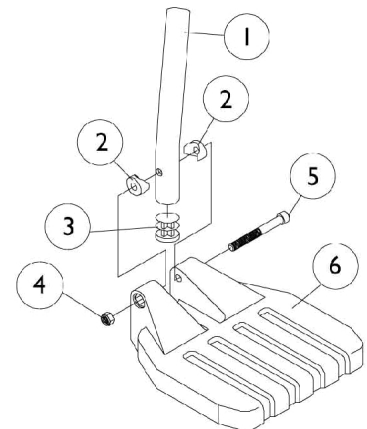

Pivot/Slide Tube and 1651 Composite Footplates

NOTE: Heel Loops are not included. See Footrest and Legrest Accessories.

NOTE: For complete pivot/slide tube and footplate assemblies, see Front Riggings Reference Charts

Item Number	Note	Part Number	Description	Quantity Per	
				Package	Assembly
1		1057852	Tube, Pivot/Slide, Curved End, Steel, Black (9-7/8")	1	1
1		1057854	Tube, Pivot/Slide, Curved End, 2" Longer, Steel, Black	1	1
1		1058418	Tube, Pivot/Slide, Curved End, 4" Longer, Steel, Black	1	1
2		1025457	Spacer, Coved (1/4 x 3/4 x 11/32")	1	2
3		1027097	Plug Button, Black (3/4")	1	1
4		1025195	Locknut (1/4-20)	1	1
5		60285X006	Screw, Socket Head (1/4-20 x 2-1/4")	1	1
6	A	1026879	Footplate, Composite, Small, Black (6" W x 6" L)	1	1
6	B	1026880	Footplate, Composite, Medium, Black (7" W x 6" L)	1	1
6	C	1026881	Footplate, Composite, Large, Black (8" W x 6" L)	1	1
6	D	1026879	Footplate, Composite, Small, Black (6" W x 6" L)	1	1
6	E	1026880	Footplate, Composite, Medium, Black (7" W x 6" L)	1	1
6	F	1026881	Footplate, Composite, Large, Black (8" W x 6" L)	1	1
NOTE: A - 12"-14" Wide B - 15"-16" Wide C - 17" and Wider D - 16"-17" Wide 70 ST TAPER E - 18"-19" Wide 70 ST TAPER F - 20" and Wider 70 ST TAPER					