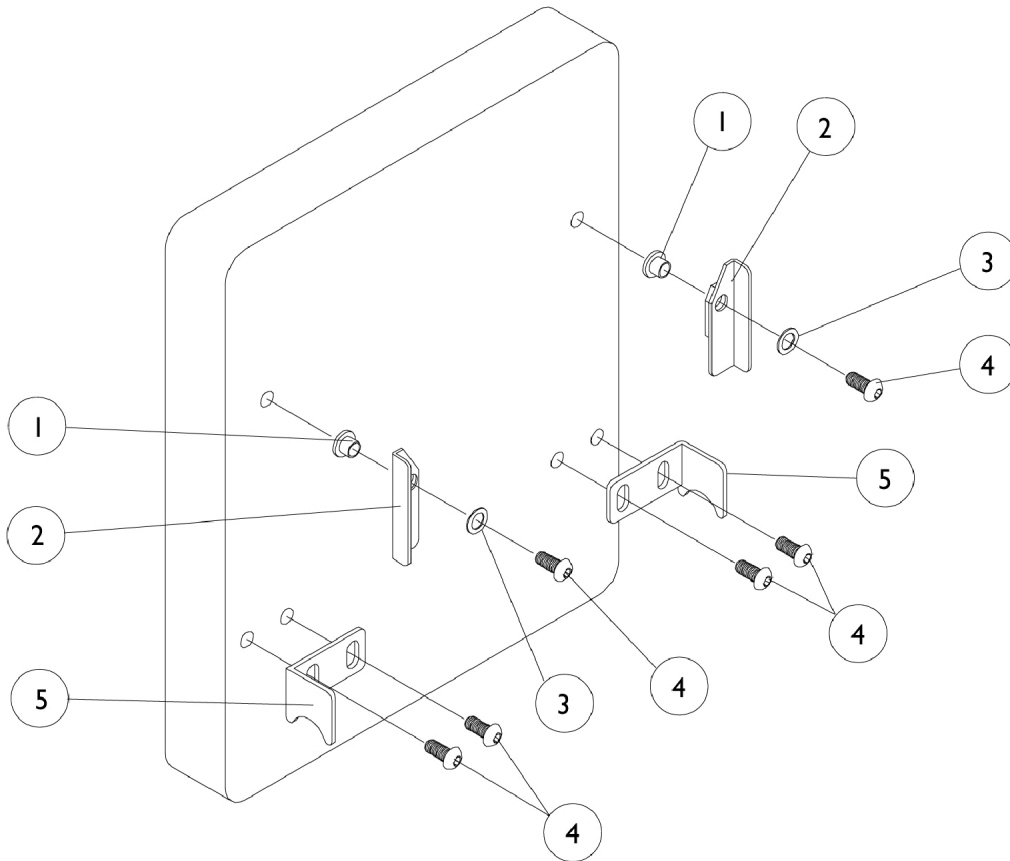

Solid Back Mounting Hardware

Item Number	Note	Part Number	Description	Quantity Per	
				Package	Assembly
1		1026039-NLA	NLA - Bushing, Pivot	1	2
2		1024573-NLA	NLA - Lever, Lock, Black - Right	1	1
2		1024574-NLA	NLA - Lever, Lock, Black - Left	1	1
3		1026040	Washer, Spring (5/16 x 1/2 x 1/16")	1	2
4		1025342-NLA	NLA - Screw, Button Head (1/4-20 x 5/8")	1	6
5		1025332-NLA	NLA - Mount, Lower Back - Right	1	1
5		1025333-NLA	NLA - Mount, Lower Back - Left	1	1