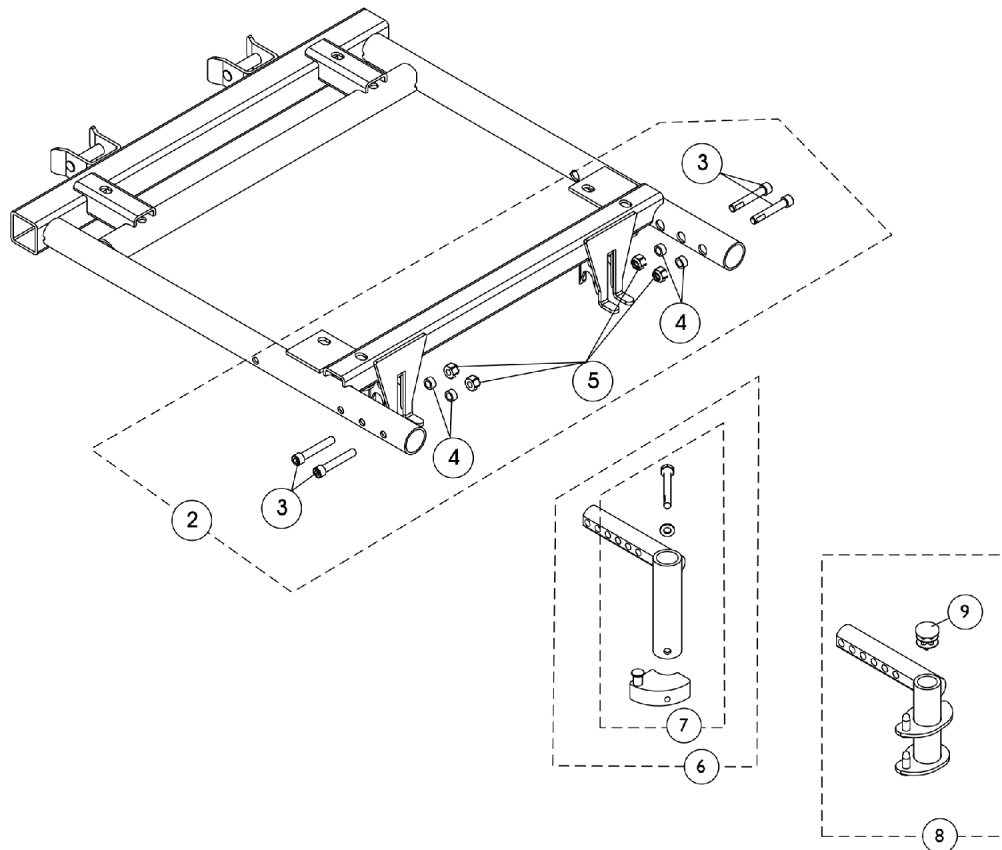

Front Rigging Hangers and Hardware For Van Seat TDX SC

Swingaway Front Rigging Non-Hanger Hardware
(When Front Rigging Is Excluded From Chair)

Swingaway Front Rigging Hanger Mounting Hardware
(For Sector and Pin Style riggings)

Front Rigging Hangers and Hardware For Van Seat TDX SC

Item Number	Note	Part Number	Description	Quantity Per	
				Package	Assembly
1		1134425	Package, Plug Button, Black (1")	10	1
2	A	1148228	Kit, Front Rigging Hanger Hardware For Van Seat	2	1
3			Screw, Socket Head Cap w/ Patch (1/4-20 x 1-1/2")	1	4
4			NLA - Spacer (1/4 x 3/8 x 3/16")	1	4
5			Locknut (1/4-20)	1	4
6	B	1143416	Front Rigging Hanger Assembly w/ Sector Block, Black - Right	1	1
6	B	1143417	Front Rigging Hanger Assembly w/ Sector Block, Black - Left	1	1
7	C	1054571	Kit, Sector Block - Right	1	1
7	C	1054572	Kit, Sector Block - Left	1	1
8	D	1143783	Front Rigging Hanger Assembly w/ Plug Button, Hemi, Black - Right	1	1
8	D	1143784	Front Rigging Hanger Assembly w/ Plug Button, Hemi, Black - Left	1	1
9		1134426	Package, Plug Button, Black (3/4")	10	1
NOTE: A - Includes items 3-5 B - Includes item 8 C - Includes Sector Block, Screw and Washer D - Includes item 9 Plug Button					