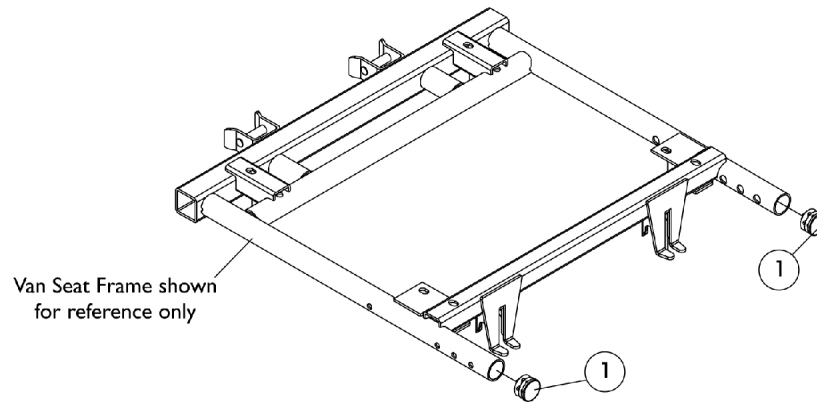

Front Rigging Hangers and Hardware For Van Seat TDX SC

Swingaway Front Rigging Non-Hanger Hardware
(When Front Rigging Is Excluded From Chair)

Swingaway Front Rigging Hanger Mounting Hardware
(For Sector and Pin Style riggings)

Front Rigging Hangers and Hardware For Van Seat TDX SC

Item Number	Note	Part Number	Description	Quantity Per	
				Package	Assembly
1		1134425	Package, Plug Button, Black (1")	10	1
2	A	1148228	Kit, Front Rigging Hanger Hardware For Van Seat	2	1
3			Screw, Socket Head Cap w/ Patch (1/4-20 x 1-1/2")	1	4
4			NLA - Spacer (1/4 x 3/8 x 3/16")	1	4
5			Locknut (1/4-20)	1	4
6	B	1143416	Front Rigging Hanger Assembly w/ Sector Block, Black - Right	1	1
6	B	1143417	Front Rigging Hanger Assembly w/ Sector Block, Black - Left	1	1
7	C	1054571	Kit, Sector Block - Right	1	1
7	C	1054572	Kit, Sector Block - Left	1	1
8	D	1143783	Front Rigging Hanger Assembly w/ Plug Button, Hemi, Black - Right	1	1
8	D	1143784	Front Rigging Hanger Assembly w/ Plug Button, Hemi, Black - Left	1	1
9		1134426	Package, Plug Button, Black (3/4")	10	1
NOTE: A - Includes items 3-5 B - Includes item 8 C - Includes Sector Block, Screw and Washer D - Includes item 9 Plug Button					