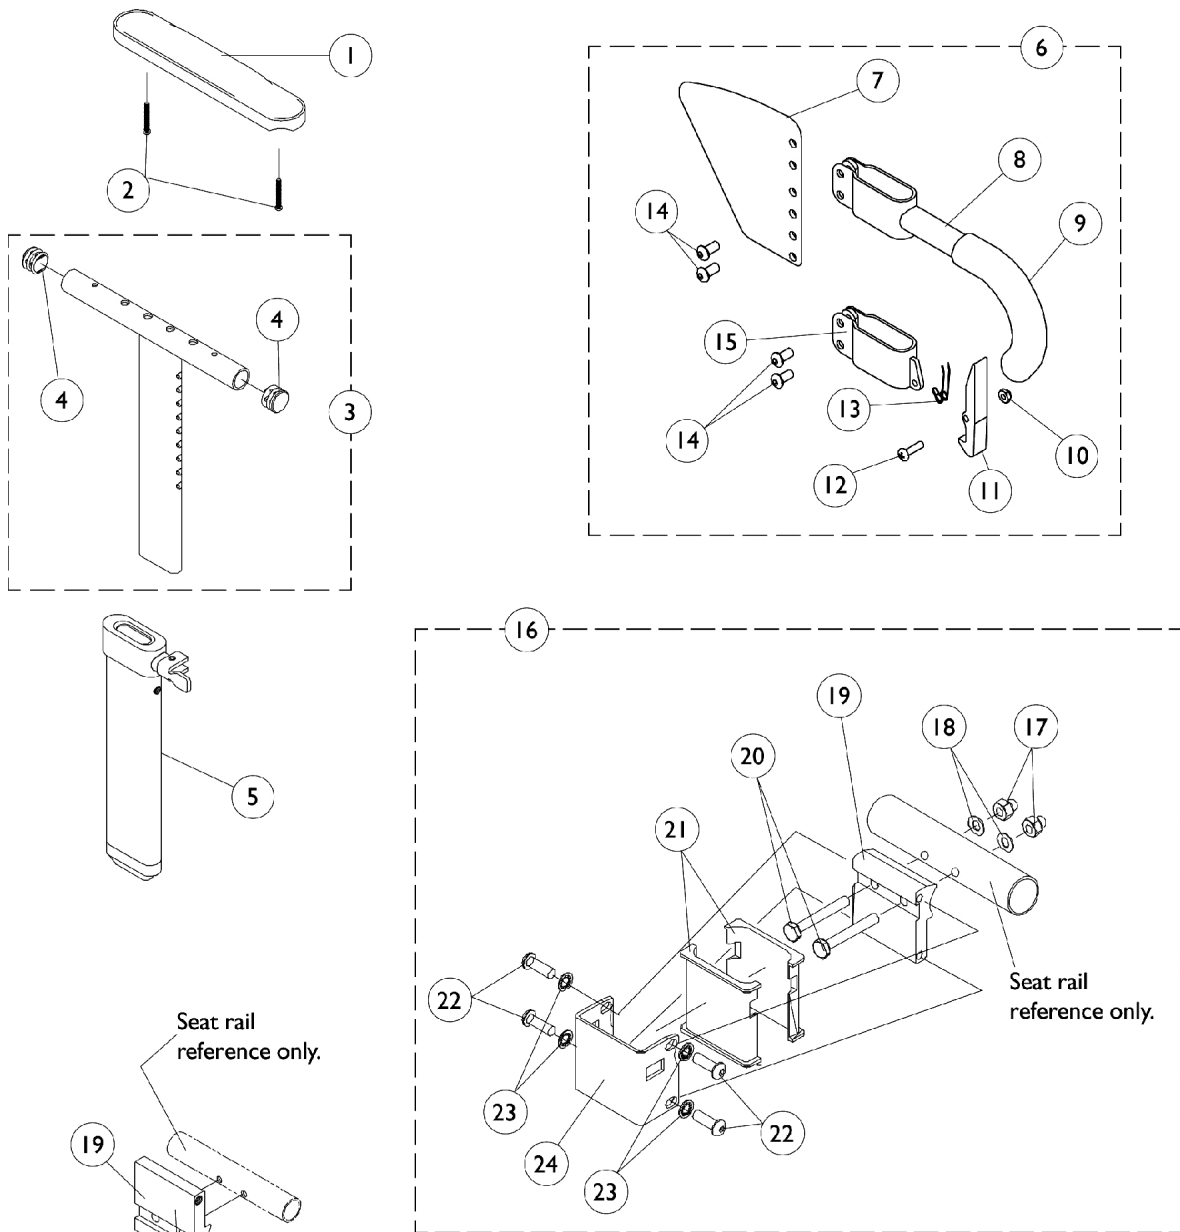

Orbit Seat Option "T" Arm and Hardware

NOTE: All orbit seats that are mounted to a power tiger base will have item 19 assembled upside down to prevent wheellock interference.

Orbit Seat Option "T" Arm and Hardware

Item Number	Note	Part Number	Description	Quantity Per	
				Package	Assembly
1	B	8881083213-NL A	NLA - Pad, Arm, Desk Length - Right (9" L x 2" W)	1	1
1	B	8881083214-NL A	NLA - Pad, Arm, Desk Length - Left (9" L x 2" W)	1	1
1	B	8881053570	Kit, Arm Pad w/ Screws, Desk Length (Pair)	2	1
1	B	8881083215-NL A	NLA - Pad, Arm, Full Length - Right (14" L x 2" W)	1	1
1	B	8881083216-NL A	NLA - Pad, Arm, Full Length - Left (14" L x 2" W)	1	1
1	B	8881053571	Kit, Arm Pad w/ Screws, Full Length (Pair)	2	1
2		1055205	Package, Screw Phillips Pan Head (#10-32 x 1-3/8")	2	1
3		1069639	T-Arm Assembly w/ Plug Buttons, Desk Length, Low Range, Black	1	1
3		1069643	T-Arm Assembly w/ Plug Buttons, Full Length, Low Range, Black	1	1
4		1027095	Plug Button, Black (7/8")	1	2
5		1069635	Post, Arm, Low Range	1	1
6	D	1073424	Kit, Clothing Guard, Low Range - Right	1	1
6	D	1073425	Kit, Clothing Guard, Low Range - Left	1	1
7		1069652-NLA	NLA - Guard, Clothing, Low Range	1	1
8		1069634	Tube, Support, Low Range, Black - Right	1	1
8		1073247-NLA	NLA - Tube, Support, Low Range, Black - Left	1	1
9		1028427	Grip, Foam	1	1
10		1025731	Locknut (#10-32)	1	1
11		1076839-NLA	NLA - Lever, Locking	1	1
12		1025716	Screw, Phillips Pan Head (#10-32 x 11/16")	1	1
13		1073196-NLA	NLA - Spring, Torsion	1	1
14		1006773-NLA	NLA - Screw, Socket Button Head (1/4-20 x 1/2")	1	4
15		1075069-NLA	NLA - Clamp, Clothing Guard - Right	1	1
15		1075070-NLA	NLA - Clamp, Clothing Guard - Left	1	1
16	C	1069632	Arm Socket Assembly, Bolt On	1	1
17	A	1085111	Nut, Hex (1/4-28)	1	2
18	A	1026907	Washer (1/4 x 1/2 x 1/16")	1	2
19		1069629-NLA	NLA - Bracket, T-Arm Socket, Threaded, Black	1	1
20	A	1055348	Screw, Hex Head (1/4-28 x 1-3/4")	1	2
21		1069609	Insert, Arm Socket, Black	1	2
22		1055305-NLA	NLA - Screw, Socket Button Head (1/4-28 x 3/4")	1	4
23		1026108	Lockwasher (1/4 x 15/32 x 1/64")	1	4
24		1069620-NLA	NLA - Bracket, Socket, Black	1	1

NOTE: A - Items 17, 18 and 20 must be ordered together for chairs manufactured before 8/13/99 due to a change in hardware.
B - Specify U67 upholstery color when ordering.
C - Includes items 17-24
D - Includes items 7-15