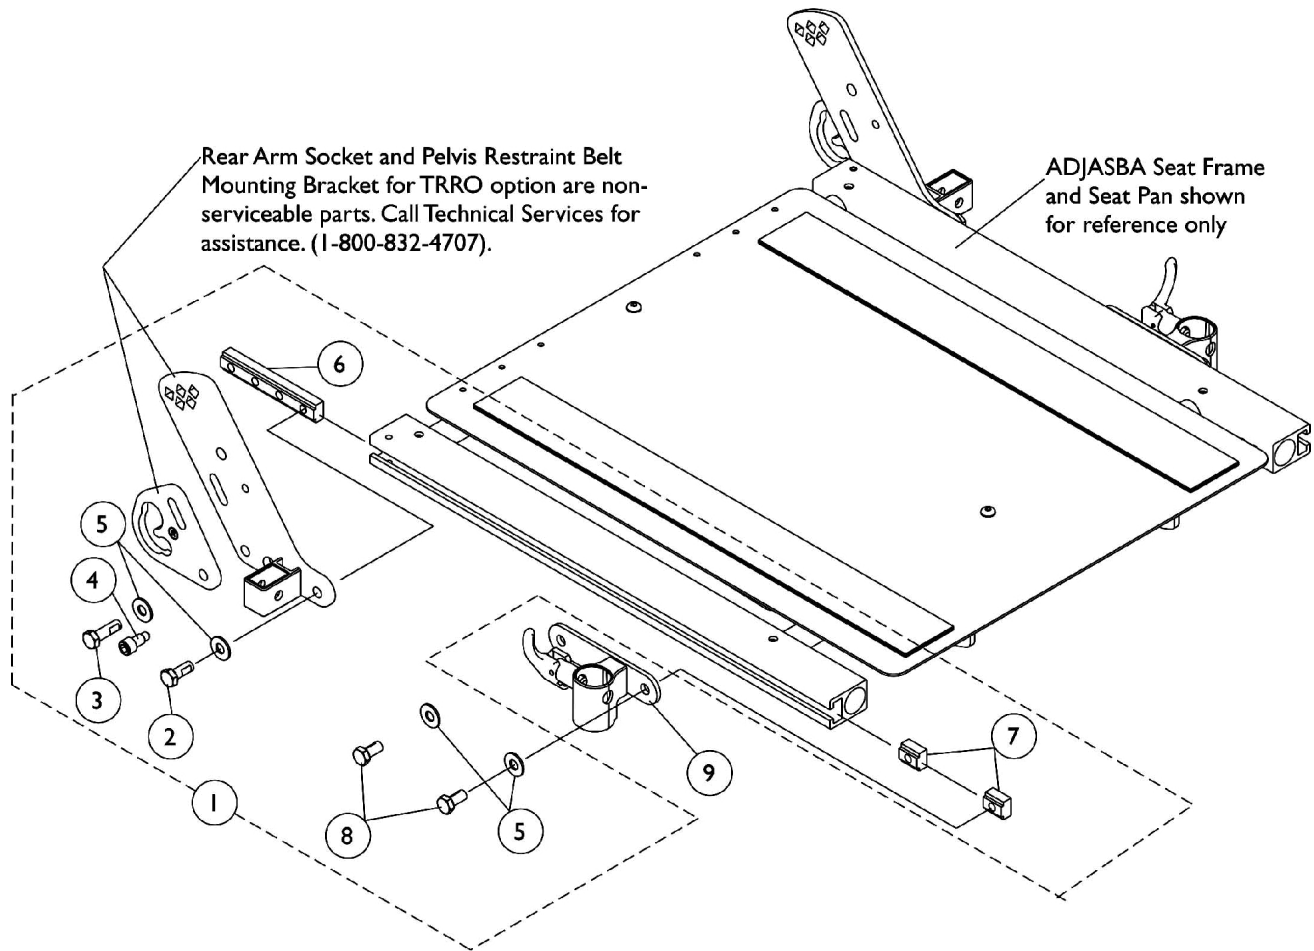

# Front/Rear Arm Socket Assembly and Hardware (16"-20" Wide) ADJASBA Seats with TRRO Option - TDX SC

## Front/Rear Arm Socket Assembly and Hardware (16"-20" Wide) ADJASBA Seats with TRRO Option - TDX SC

Item Number	Note	Part Number	Description	Quantity Per	
				Package	Assembly
1		1136025-NLA	NLA - Kit, Front/Rear Arm Socket Assembly Mounting Hardware For TRRO Option	1	1
2			Screw, Hex Head w/ Patch (5/16-18 x 3/4")	1	1
3			NLA - Screw, Hex Head w/ Patch (5/16-18 x 1")	1	1
4			Screw, Socket Head (5/16-18 x 3/4")	1	1
5			Washer, Steel (5/16 x 3/4 x 1/16")	1	4
6			T-Nut (5/16-18)	1	1
7			T-Nut (5/16-18)	1	2
8			Screw, Hex Head w/ Patch (5/16-18 x 5/8")	1	2
9		1122619	Socket, Arm, Front - Right	1	1
9		1122620	Socket, Arm, Front - Left	1	1