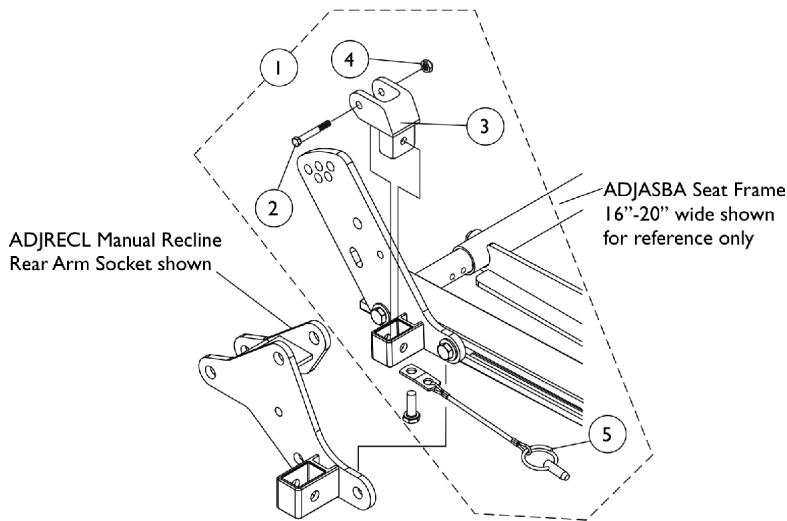

Arm Mounting Swingaway Hardware ADJASBA/ADJRECL Seats

Swingaway Armrest Mounting Hardware
ADJASBA Non-Manual Tilt Seat Frame &
ADJASBA Manual Tilt Seat Frame
(12"-15" Deep)
TDX SPREE

Swingaway Armrest Mounting Hardware
ADJASBA Non-Manual Tilt Seat Frame &
ADJASBA Manual Tilt Seat Frame
(16"-18" Deep)
TDX SPREE

Swingaway Armrest Mounting Hardware
ADJASBA Seat Frame (16"-20" Deep)
TDX SC

Arm Mounting Swingaway Hardware ADJASBA/ADJRECL Seats

Item Number	Note	Part Number	Description	Quantity Per	
				Package	Assembly
1	A	1068488	Kit, Swingaway Armrest Mounting Hardware	1	1
2		1019590	Screw, Socket Button Head (1/4-20 x 1-5/8")	1	1
3		1068025	Clevis, Pivot	1	1
4		1025195	Locknut (1/4-20)	1	1
5		1068039	Pin, Pull	1	1