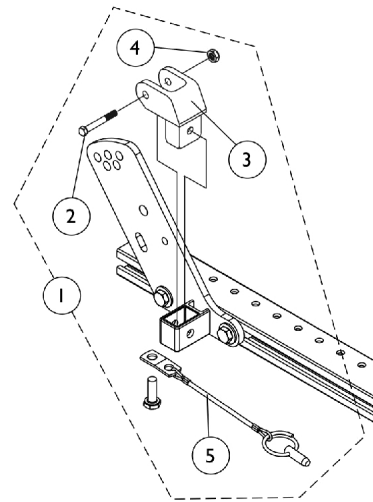

Arm Mounting Swingaway Hardware ADJASBA/ADJRECL Seats

Swingaway Armrest Mounting Hardware
ADJASBA Non-Manual Tilt Seat Frame &
ADJASBA Manual Tilt Seat Frame
(12"-15" Deep)
TDX SPREE

Swingaway Armrest Mounting Hardware
ADJASBA Non-Manual Tilt Seat Frame &
ADJASBA Manual Tilt Seat Frame
(16"-18" Deep)
TDX SPREE

Swingaway Armrest Mounting Hardware
ADJASBA Seat Frame (16"-20" Deep)
TDX SC

Arm Mounting Swingaway Hardware ADJASBA/ADJRECL Seats

Item Number	Note	Part Number	Description	Quantity Per	
				Package	Assembly
1	A	1068488	Kit, Swingaway Armrest Mounting Hardware	1	1
2		1019590	Screw, Socket Button Head (1/4-20 x 1-5/8")	1	1
3		1068025	Clevis, Pivot	1	1
4		1025195	Locknut (1/4-20)	1	1
5		1068039	Pin, Pull	1	1