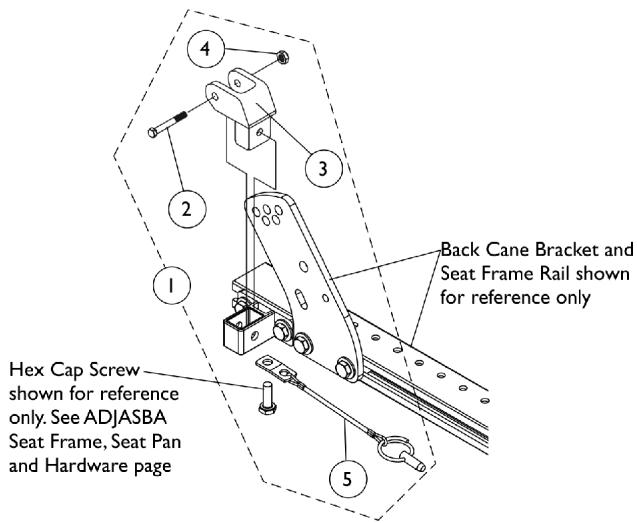

Arm Mounting Swingaway Hardware ADJASBA/ADJRECL Seats

Swingaway Armrest Mounting Hardware
ADJASBA Non-Manual Tilt Seat Frame &
ADJASBA Manual Tilt Seat Frame
(12"-15" Deep)
TDX SPREE

Swingaway Armrest Mounting Hardware
ADJASBA Non-Manual Tilt Seat Frame &
ADJASBA Manual Tilt Seat Frame
(16"-18" Deep)
TDX SPREE

Swingaway Armrest Mounting Hardware
ADJASBA Seat Frame (16"-20" Deep)
TDX SC

Arm Mounting Swingaway Hardware ADJASBA/ADJRECL Seats

Item Number	Note	Part Number	Description	Quantity Per	
				Package	Assembly
1	A	1068488	Kit, Swingaway Armrest Mounting Hardware	1	1
2		1019590	Screw, Socket Button Head (1/4-20 x 1-5/8")	1	1
3		1068025	Clevis, Pivot	1	1
4		1025195	Locknut (1/4-20)	1	1
5		1068039	Pin, Pull	1	1