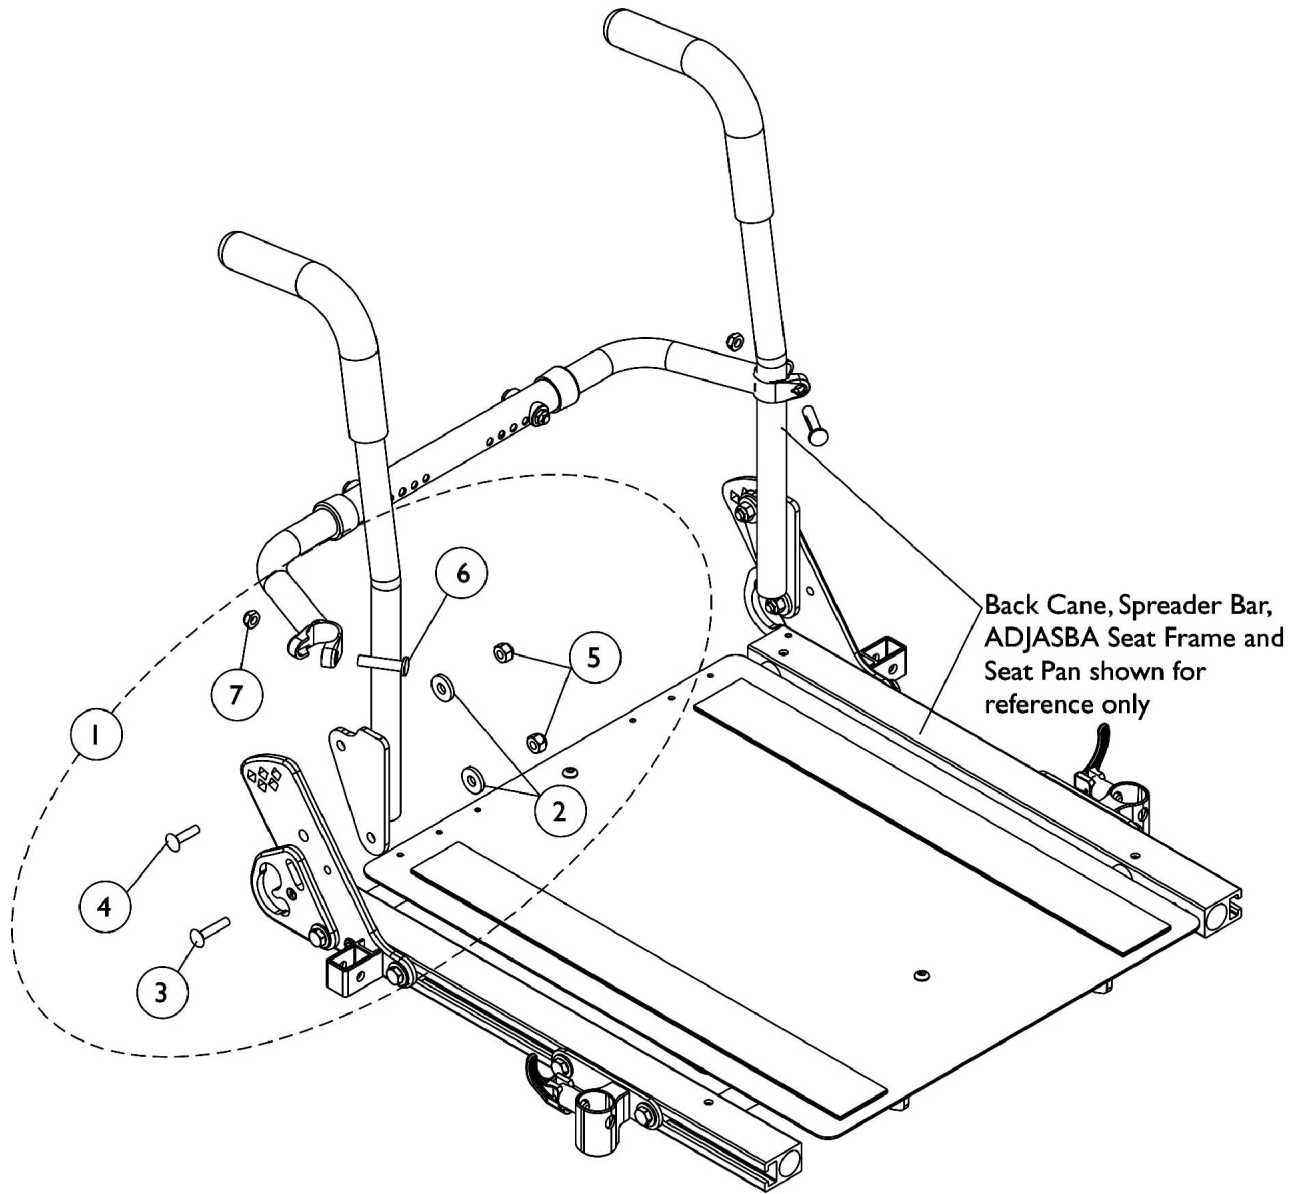

Back Cane Attaching Hardware

(16"-20" Wide) ADJASBA Seats with TRRO Option - TDX SC

Back Cane Attaching Hardware (16"-20" Wide) ADJASBA Seats with TRRO Option - TDX SC

Item Number	Note	Part Number	Description	Quantity Per	
				Package	Assembly
1	A	1137234-NLA	NLA - Kit, Back Cane Mounting Hardware For TRRO Option (Pair)	1	1
2			Washer, Flat (21/64 x 53/64 x 7/64")	1	4
3			Bolt, Round Head Square Neck (5/16-18 x 1-1/4")	1	2
4			Bolt, Round Head Square Neck (5/16-18 x 1")	1	2
5			Locknut (5/16-18)	1	4
6			Screw w/ Lug (5/16-24 x 1-3/8")	1	2
7			Locknut (5/16-24)	1	2

NOTE: A - Includes items 2-7, Right and Left sides