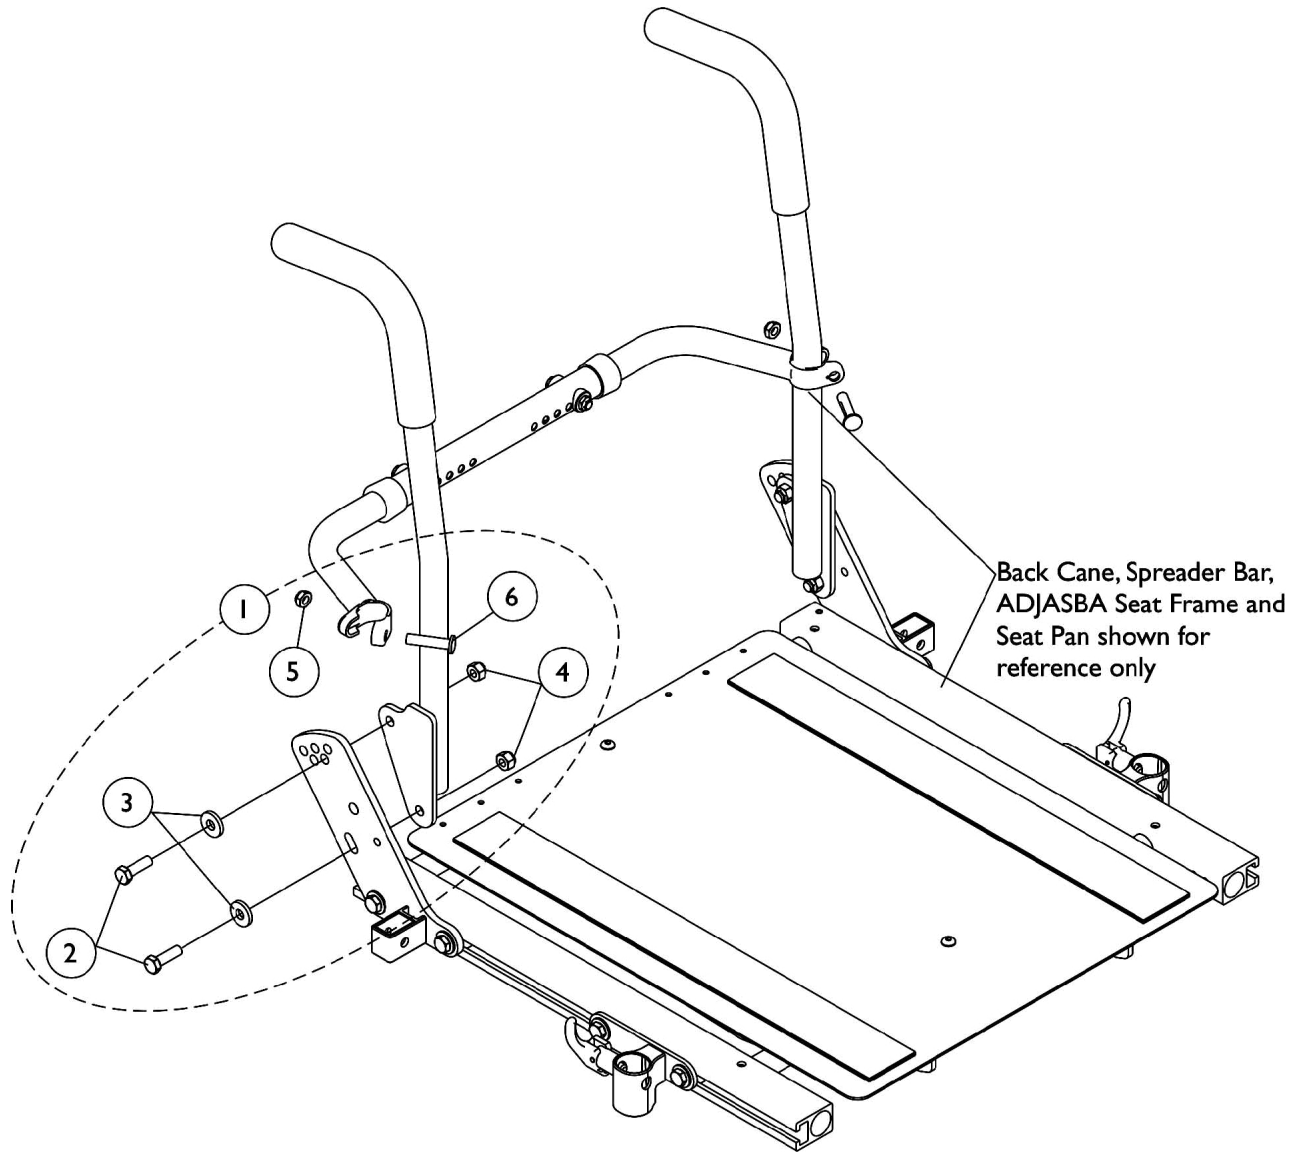

# Back Cane Attaching Hardware

(16"-20" Wide) ADJASBA Seats - TDX SC

## Back Cane Attaching Hardware (16"-20" Wide) ADJASBA Seats - TDX SC

Item Number	Note	Part Number	Description	Quantity Per	
				Package	Assembly
1	A	1133755	Kit, Back Cane Mounting Hardware (Pair)	1	1
2			Screw, Hex Head (5/16-18 x 1")	1	4
3			Washer, Flat (21/64 x 53/64 x 7/64")	1	4
4			Locknut (5/16-18)	1	4
5			Locknut (5/16-24)	1	2
6			Screw w/ Lug (5/16-24 x 1-3/8")	1	2
NOTE: A - Includes items 2-6					