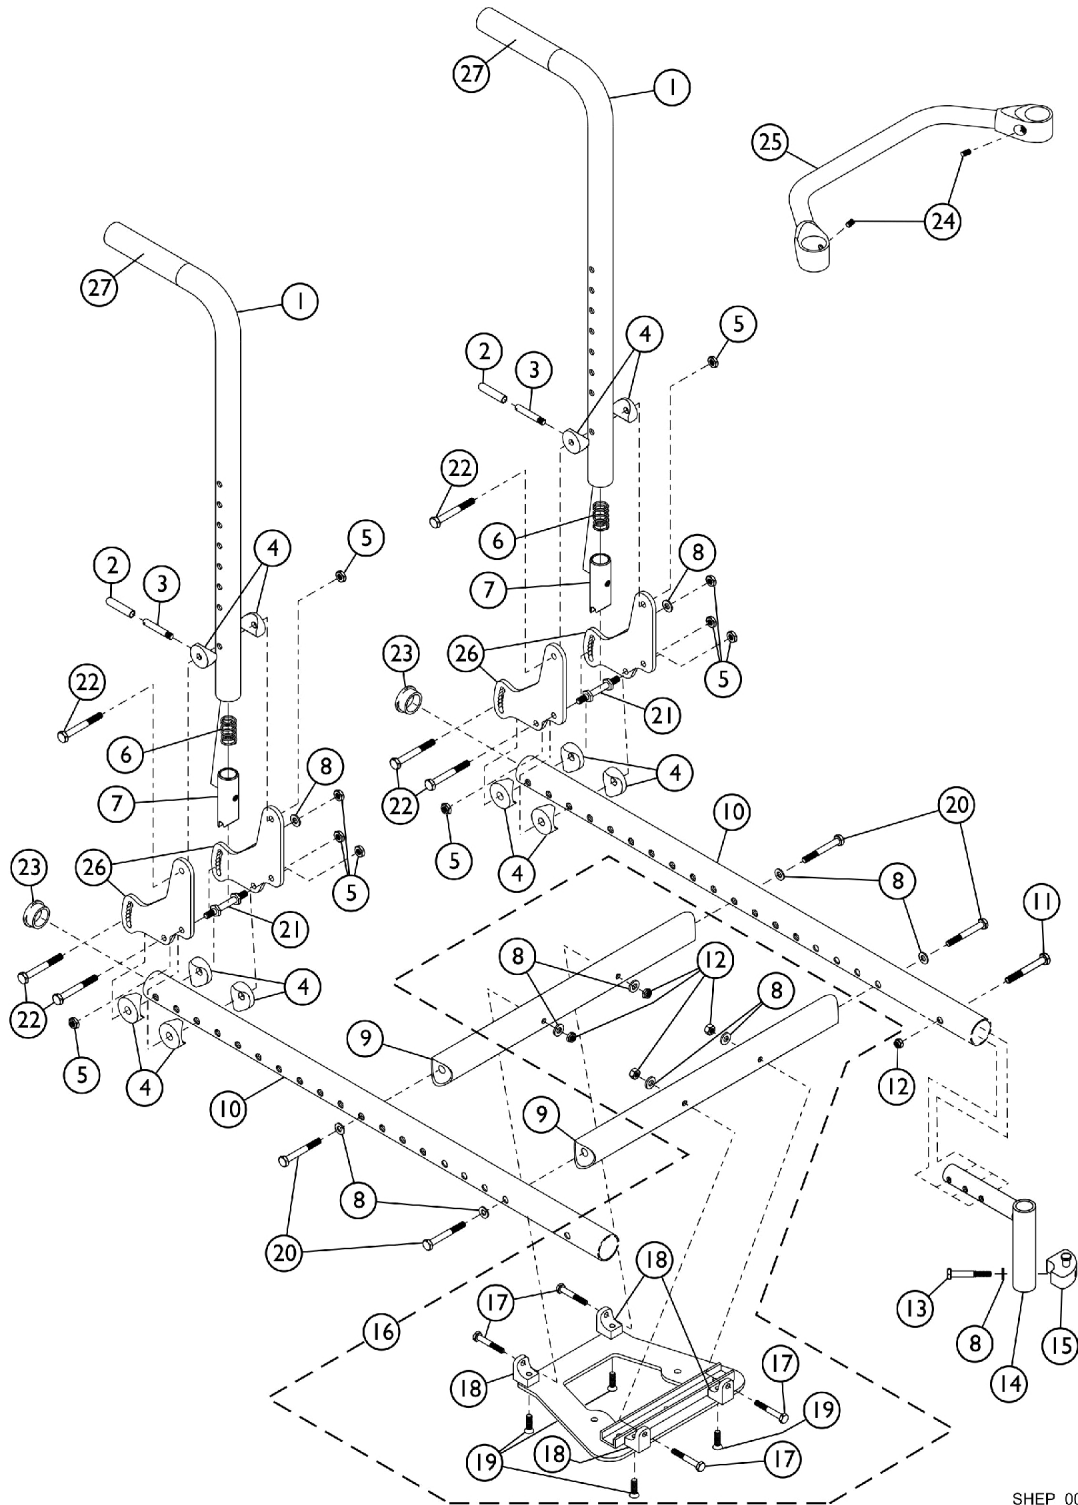

## Seat Frame Assembly and Back Canes

### Seat Frame Assembly and Back Canes

Item Number	Note	Part Number	Description	Quantity Per	
				Package	Assembly
1	A	1059265	Cane, Back, Fixed Height, Black - Right/Left (18" H)	1	2
2		1059271	Tip, Plastic, Black	1	2
3		1058545	Lever, Actuator	1	2
4		40157X020	Spacer, Coved (1/4 x 1 x 9/16")	1	12
5		1065362	Locknut (1/4-28)	1	10
6		1011511	Spring, Compression (5/8 x 1 x 3/64")	1	2
7		1058232	Plug, Latch	1	2
8		1026907	Washer (1/4 x 1/2 x 1/16")	1	12
9		See Chart	Item #9 Crossmember	1	2
10		1082508	Rail, Seat, Black - Right	1	1
10		1082509	Rail, Seat, Black - Left	1	1
11		1074640	Screw, Allen Head (1/4-28 x 1-1/4")	1	2
12		1025765	Locknut (1/4-28)	1	6
13		1052957	Screw, Hex Head w/ Patch (1/4-20 x 2")	1	2
14		1086389	Tube, Support, Front Rigging Hanger, Black - Right	1	1
14		1086390	Tube, Support, Front Rigging Hanger, Black - Left	1	1
15		1054571	Kit, Sector Block - Right	1	1
15		1054572	Kit, Sector Block - Left	1	1
16	B	1073711	Upper Seat Plate Assembly and Mounting Hardware	1	1
17		1055347-NLA	NLA - Screw, Hex Head (1/4-28 x 1-1/2")	1	4
18		1071982	Bracket, L, Black	1	4
19		1074191-NLA	NLA - Screw, Socket Flat Head (1/4-28 x 1/2")	1	4
20		1055348	Screw, Hex Head (1/4-28 x 1-3/4")	1	4
21		1059127	Pin, Locking	1	2
22		1055349	Screw, Hex Head (1/4-28 x 2")	1	6
23		1027095	Plug Button, Black (7/8")	1	2
24		1045495-NLA	NLA - Screw, Set Socket (1/4-20 x 1/4")	1	2
25		See Chart	Item #25 Spreader Bar	1	1
26		1059109	Plate, Backrest Mounting	1	4
27		1061484	Grip, Handle, Foam, Black (5")	1	2

10" Wide	11" Wide	12" Wide	13" Wide	14" Wide	15" Wide	16" Wide
1058329-NLA	1058330-NLA	1058331	1058332-NLA	1058333	1058334	1058335

**Item #25 Spreader Bar**

10" Wide	11" Wide	12" Wide	13" Wide	14" Wide	15" Wide	16" Wide
1042506-NLA	1042507-NLA	1042508-NLA	1042509-NLA	1042510	1042511	1042512