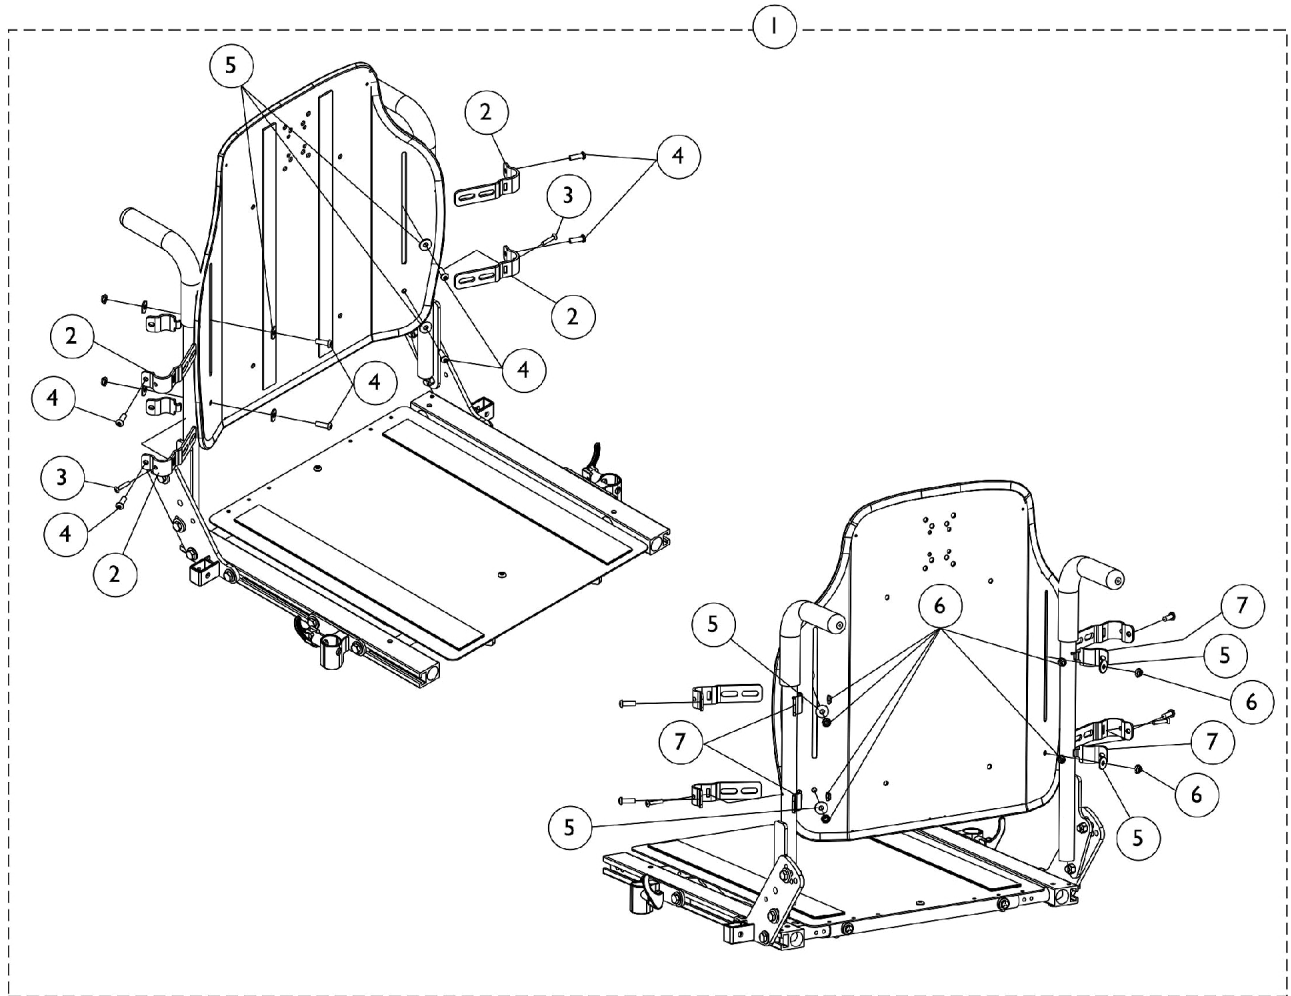

# Contoura Back Mounting Hardware

TDX SC - Before 5/15/09

## Contoura Back Mounting Hardware

### TDX SC - Before 5/15/09

Item Number	Note	Part Number	Description	Quantity Per	
				Package	Assembly
1	A	1140945	Kit, Contoura Back Mounting Hdwr. - Round Canes	1	1
2			Bracket, Back Mounting, Front, Black	1	4
3			NLA - Screw, Phillips Oval Head (#10-16 x 7/8")	1	2
4			Screw, Socket Button (1/4-20 x 3/4")	1	8
5			Washer (1/4 x 23/32 x 1/16")	1	8
6			Locknut (1/4-20)	1	8
7			Bracket, Back Mounting, Rear, Black	1	4