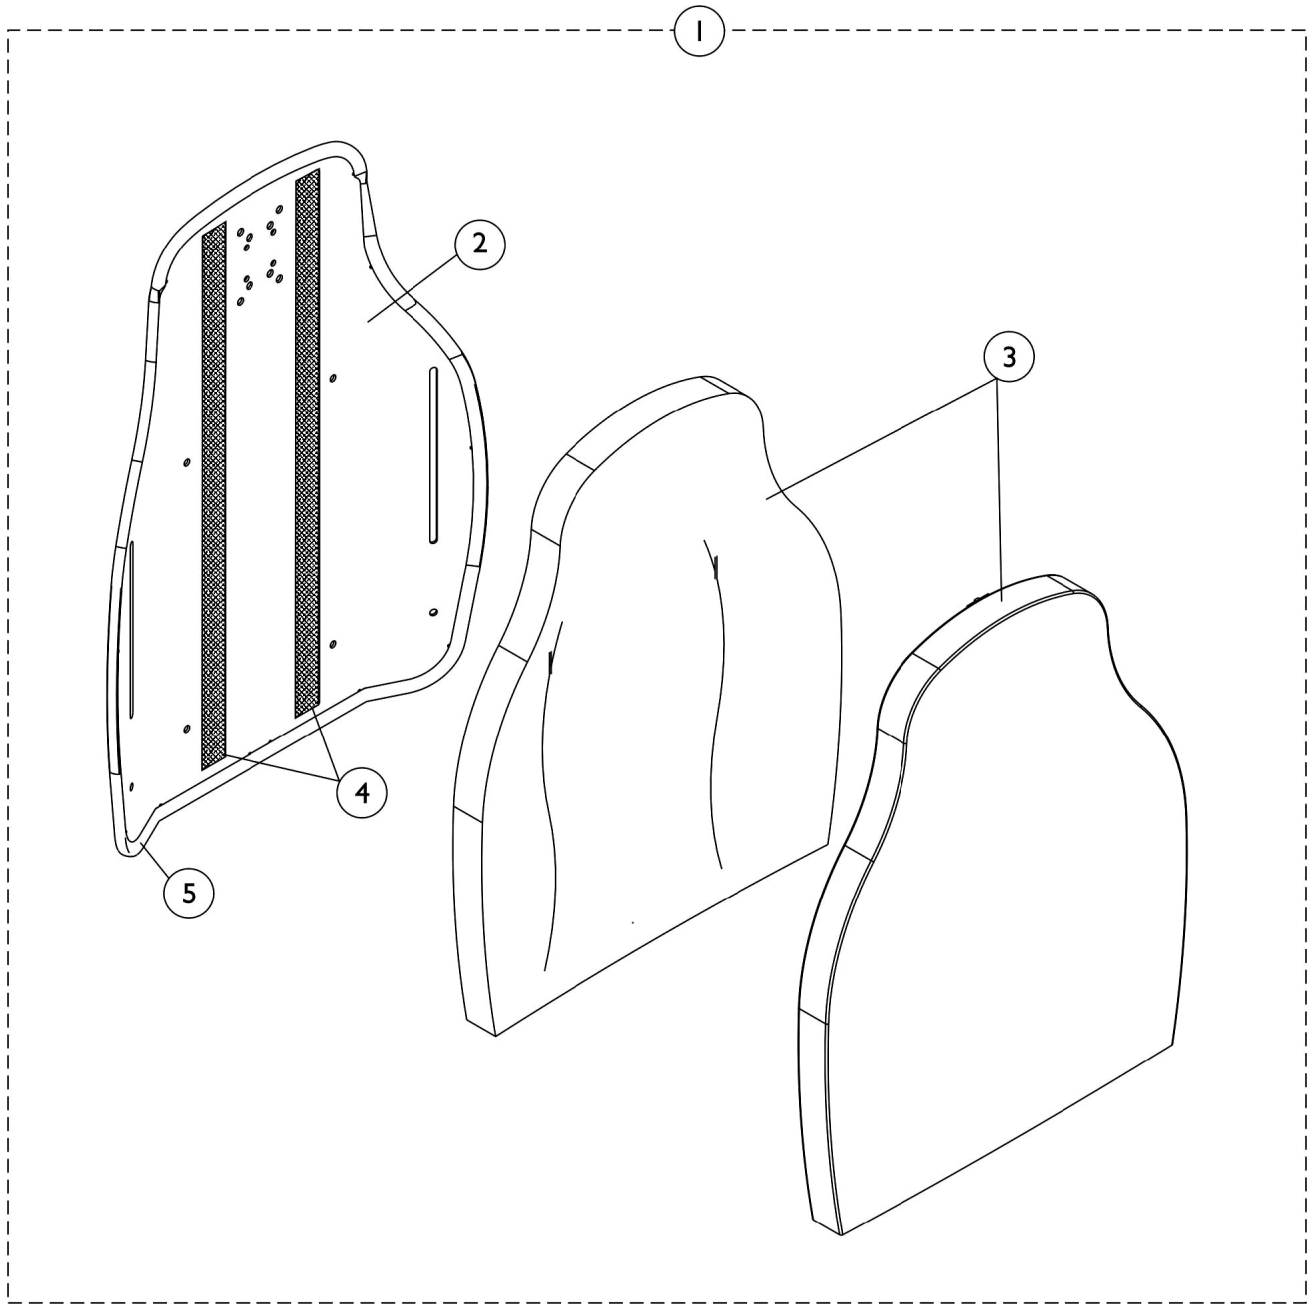

# Contoura Back without Mounting Hardware

### #2 Back Pan with Vinyl Edge Trim 16", 18", 20" Wide

Overall Back Height	Material Back Height	16" Wide	18" Wide	20" Wide
25"	20"	1131405-NLA	1131406-NLA	1131407-NLA
29"	24"	1131410-NLA	1122454-NLA	1122453-NLA

Item Number	Note	Part Number	Description	Quantity Per	
				Package	Assembly
1		See Chart	#1 Back Assembly without Hardware 16", 18", 20" Wide	1	1
2		See Chart	#2 Back Pan with Vinyl Edge Trim 16", 18", 20" Wide	1	1
3		See Chart	#3 Back Cushion Assembly 16", 18", 20" Wide	1	1
4		1125725-NLA	NLA - Hook Fastener w/ Adhesive Back (1" W x 48" L)	1	1
5		1125724-NLA	NLA - Trim, Edge, Cut-To-Length, Vinyl Black (96" L)	1	1