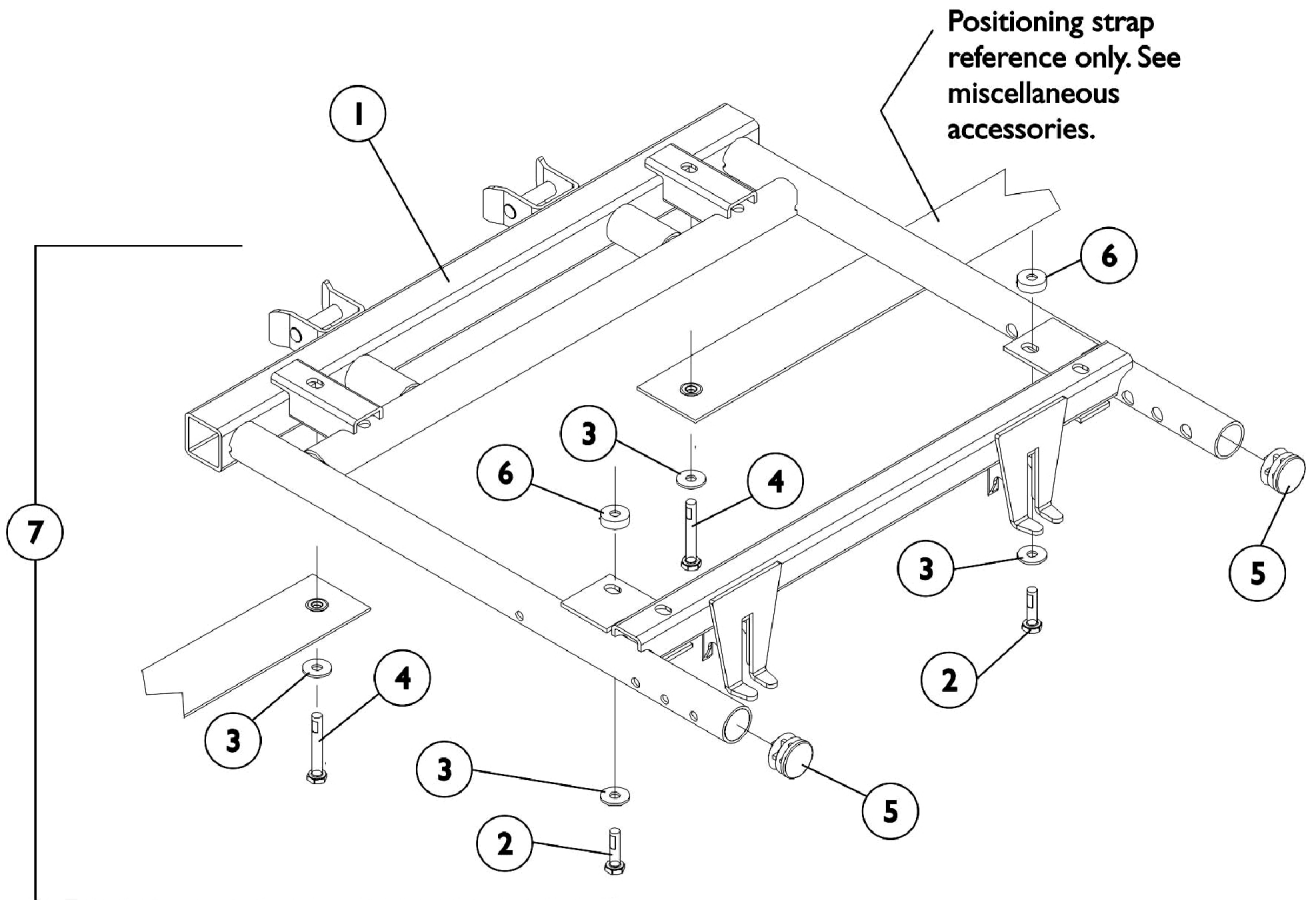

# Van Seat Frame and Hardware

## Van Seat Frame and Hardware TDX SC

Item Number	Note	Part Number	Description	Quantity Per	
				Package	Assembly
1		1123423-NLA	NLA - Frame, Van Seat, Black (16" W)	1	1
1		1115343	Frame, Van Seat, Black (18" W)	1	1
1		1115344	Frame, Van Seat, Black (20" W)	1	1
1		1115345	Frame, Van Seat, Black (22" W)	1	1
2		1088897-NLA	NLA - Screw, Hex Head w/ Patch (1/4-20 x 1-1/4")	1	2
3		1026900	Washer (1/4 x 23/32 x 1/16")	1	2
4		1052957	Screw, Hex Head w/ Patch (1/4-20 x 2")	1	2
5		1029501	Plug Button, Black (1")	1	2
6		1108410	Spacer (1/4 x 5/8 x 1/4")	1	2
7	A	1116421	Hardware, Van Seat Mounting	1	1