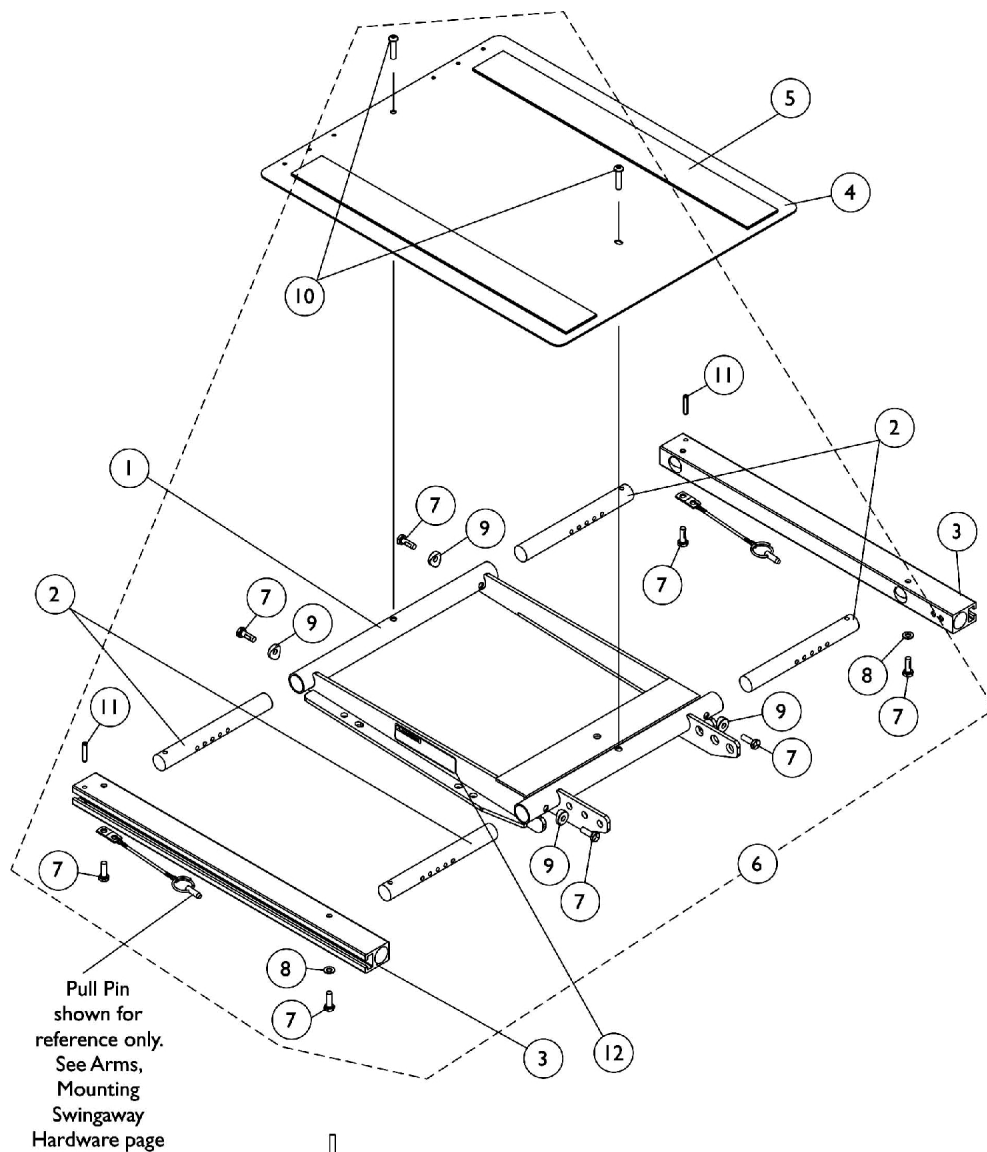

ADJASBA/ADJRECL Seat Frame, Seat Pan and Hardware

(16"-20" Wide) x (16"-20" Deep)

ADJRECL Seat Frame is not available with CGE elevate option

Seat Frame Width Settings

ADJASBA/ADJRECL Seat Frame, Seat Pan and Hardware (16"-20" Wide) x (16"-20" Deep)

ADJRECL Seat Frame is not available with CGE elevate option

Item Number	Note	Part Number	Description	Quantity Per	
				Package	Assembly
1	D	1120288	Frame, Center Seat, Black	1	1
2		1122475	Crossbar, Seat Frame (16" - 20" W)	1	4
3		1122647	Rail, Seat Frame (16 - 20" D For Formula TRE and 16 - 19" D For ADJASBA)	1	2
3	E	1122677	Rail, Seat Frame (20 - 22" D Formula TRE) (19 - 22" D ADJASBA)	1	2
4		1124386	Pan, Seat with Hook and Loop Fasteners (16 - 20" W) x (16 - 20" D For Formula TRE) & (16 - 19" D For ADJASBA)	1	1
4		1124666	Pan, Seat, with Hook and Loop Fasteners (16 - 20" W) x (20 - 22" D For Formula TRE) & (19 - 22" D For ADJASBA)	1	1
5	A	1043082	Hook Fastener with Adhesive Back (2" W x 18" L)	1	2
5	A	1044580	Loop Fastener with Adhesive Back (2" W x 18" L)	1	2
5	B	1043084	Hook Fastener with Adhesive back (2" W x 22" L)	1	2
5	B	1044584	Loop Fastener with Adhesive back (2" W x 22" L)	1	2
6	C	1135501	Kit, Seat Frame Assembly Hardware	1	1
7			Screw, Hex Head w/ Patch (1/4-20 x 3/4")	1	8
8			Washer (1/4 x 1/2 x 1/16")	1	2
9			Spacer, Coved (1/4 x 11/16 x 1/2")	1	4
10			Screw, Socket Button (1/4-20 x 3/4")	1	2
11			NLA - Pin, Roll (3/16 x 1")	1	2
12		1114823	Decal, Seat Adjustment Warning	1	2

NOTE: A - For 16"-19" deep seats
 B - For 19"-22" deep seats.
 C - Includes items 7-11
 D - When ordering Center Seat Frame (item 1), also order 2 ea. Seat Adjustment Warning Decal (item 12).
 E - TDX SC models go to 20" deep only