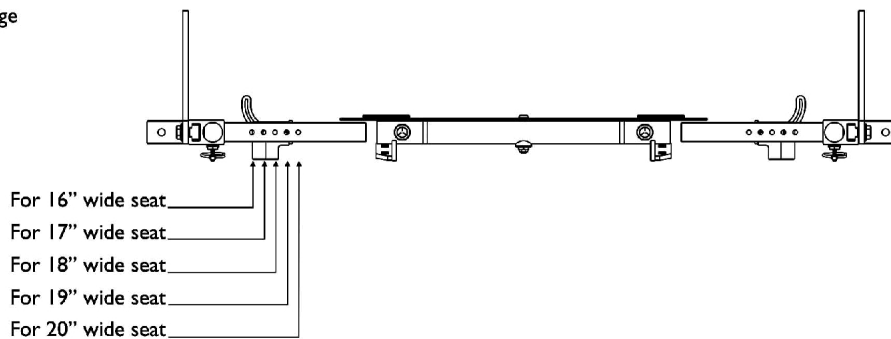

ADJASBA/ADJRECL Seat Frame, Seat Pan and Hardware

(16"-20" Wide) x (16"-20" Deep)

ADJRECL Seat Frame is not available with CGE elevate option

Seat Frame Width Settings

ADJASBA/ADJRECL Seat Frame, Seat Pan and Hardware (16"-20" Wide) x (16"-20" Deep)

ADJRECL Seat Frame is not available with CGE elevate option

Item Number	Note	Part Number	Description	Quantity Per	
				Package	Assembly
1	D	1120288	Frame, Center Seat, Black	1	1
2		1122475	Crossbar, Seat Frame (16" - 20" W)	1	4
3		1122647	Rail, Seat Frame (16 - 20" D For Formula TRE and 16 - 19" D For ADJASBA)	1	2
3	E	1122677	Rail, Seat Frame (20 - 22" D Formula TRE) (19 - 22" D ADJASBA)	1	2
4		1124386	Pan, Seat with Hook and Loop Fasteners (16 - 20" W) x (16 - 20" D For Formula TRE) & (16 - 19" D For ADJASBA)	1	1
4		1124666	Pan, Seat, with Hook and Loop Fasteners (16 - 20" W) x (20 - 22" D For Formula TRE) & (19 - 22" D For ADJASBA)	1	1
5	A	1043082	Hook Fastener with Adhesive Back (2" W x 18" L)	1	2
5	A	1044580	Loop Fastener with Adhesive Back (2" W x 18" L)	1	2
5	B	1043084	Hook Fastener with Adhesive back (2" W x 22" L)	1	2
5	B	1044584	Loop Fastener with Adhesive back (2" W x 22" L)	1	2
6	C	1135501	Kit, Seat Frame Assembly Hardware	1	1
7			Screw, Hex Head w/ Patch (1/4-20 x 3/4")	1	8
8			Washer (1/4 x 1/2 x 1/16")	1	2
9			Spacer, Coved (1/4 x 11/16 x 1/2")	1	4
10			Screw, Socket Button (1/4-20 x 3/4")	1	2
11			NLA - Pin, Roll (3/16 x 1")	1	2
12		1114823	Decal, Seat Adjustment Warning	1	2

NOTE: A - For 16"-19" deep seats
 B - For 19"-22" deep seats.
 C - Includes items 7-11
 D - When ordering Center Seat Frame (item 1), also order 2 ea. Seat Adjustment Warning Decal (item 12).
 E - TDX SC models go to 20" deep only