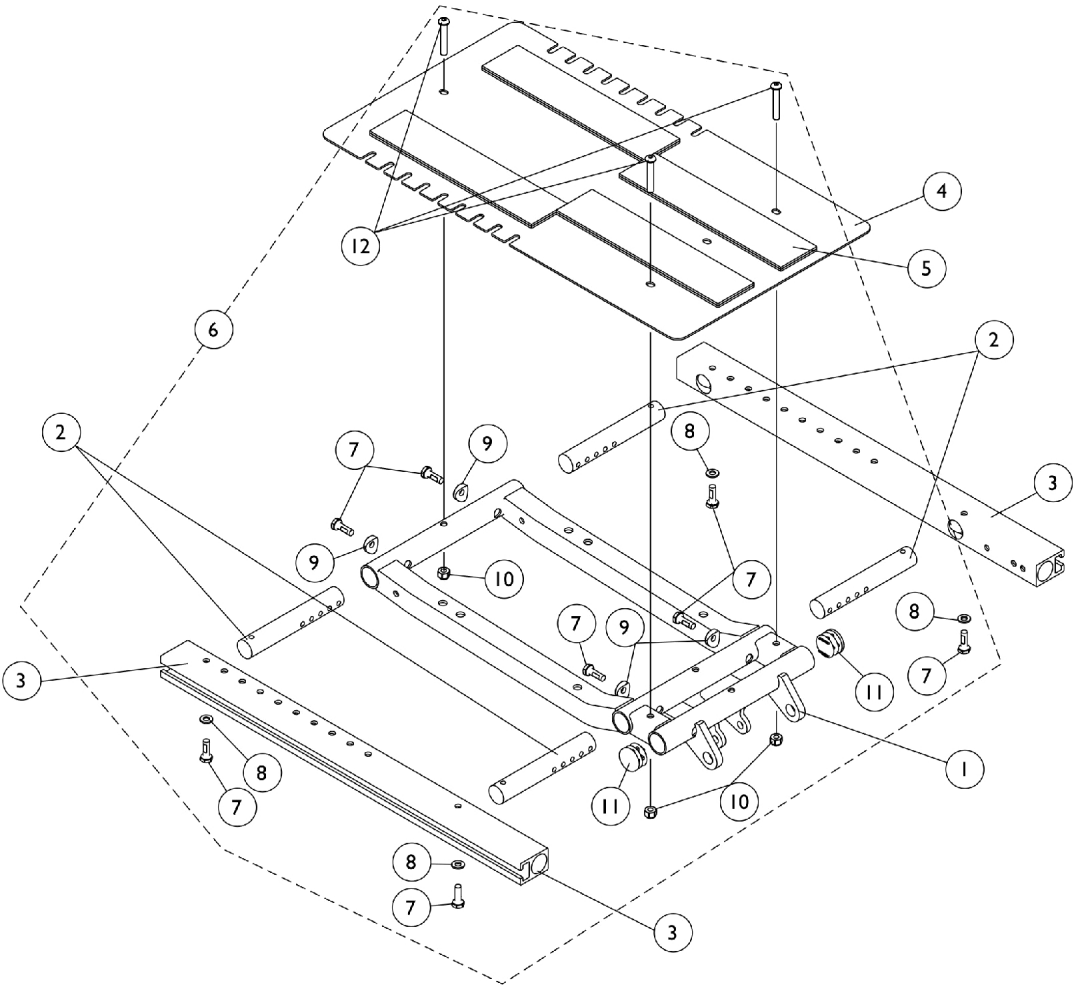

ADJASBA Seat Frame, Seat Pan and Hardware (12"-16" Wide) Non-Manual Tilt

Seat Frame Depth Settings

Seat Frame Width Settings

ADJASBA Seat Frame, Seat Pan and Hardware (12"-16" Wide) Non-Manual Tilt

Item Number	Note	Part Number	Description	Quantity Per	
				Package	Assembly
1		1121982-NLA	NLA - Frame, Center Seat, Black	1	1
2		1126126-NLA	NLA - Crossbar, Seat Frame (12 - 16" W)	1	4
3		1126127-NLA	NLA - Rail, Side (12 - 18" D)	1	2
4	A	1126144	Pan, Seat, with Hook and Loop Fasteners (12 - 16" W x 12 - 18" D)	1	1
5		1039949-NLA	NLA - Fastener, Hook Adhesive Back (2" W x 16" L)	1	4
5		1044578-NLA	NLA - Fastener, Loop Adhesive Back (2" W x 16" L)	1	4
6	B	1135500-NLA	NLA - Kit, Seat Frame Assembly Hardware 12"-16" Wide	1	1
7			Screw, Hex Head w/ Patch (1/4-20 x 3/4")	1	8
8			Washer (1/4 x 1/2 x 1/16")	1	4
9			Spacer, Coved (1/4 x 11/16 x 1/2")	1	4
10			Locknut (1/4-20)	1	3
11			Plug Button, Black (1")	1	2
12			Screw, Socket Button Head (1/4-20 x 1-1/2")	1	3
11		1134425	Package, Plug Button, Black (1")	10	1
NOTE: A - Includes item 5 B - Includes items 7-12					