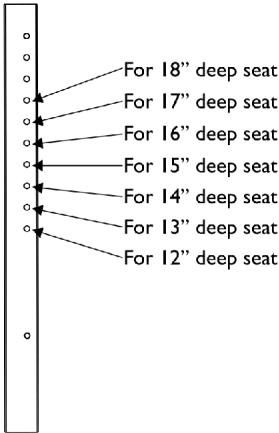

ADJASBA Seat Frame, Seat Pan and Hardware (12"-16" Wide) Non-Manual Tilt

Seat Frame Depth Settings

Seat Frame Width Settings

ADJASBA Seat Frame, Seat Pan and Hardware (12"-16" Wide) Non-Manual Tilt

Item Number	Note	Part Number	Description	Quantity Per	
				Package	Assembly
1		1121982-NLA	NLA - Frame, Center Seat, Black	1	1
2		1126126-NLA	NLA - Crossbar, Seat Frame (12 - 16" W)	1	4
3		1126127-NLA	NLA - Rail, Side (12 - 18" D)	1	2
4	A	1126144	Pan, Seat, with Hook and Loop Fasteners (12 - 16" W x 12 - 18" D)	1	1
5		1039949-NLA	NLA - Fastener, Hook Adhesive Back (2" W x 16" L)	1	4
5		1044578-NLA	NLA - Fastener, Loop Adhesive Back (2" W x 16" L)	1	4
6	B	1135500-NLA	NLA - Kit, Seat Frame Assembly Hardware 12"-16" Wide	1	1
7			Screw, Hex Head w/ Patch (1/4-20 x 3/4")	1	8
8			Washer (1/4 x 1/2 x 1/16")	1	4
9			Spacer, Coved (1/4 x 11/16 x 1/2")	1	4
10			Locknut (1/4-20)	1	3
11			Plug Button, Black (1")	1	2
12			Screw, Socket Button Head (1/4-20 x 1-1/2")	1	3
11		1134425	Package, Plug Button, Black (1")	10	1
NOTE: A - Includes item 5 B - Includes items 7-12					