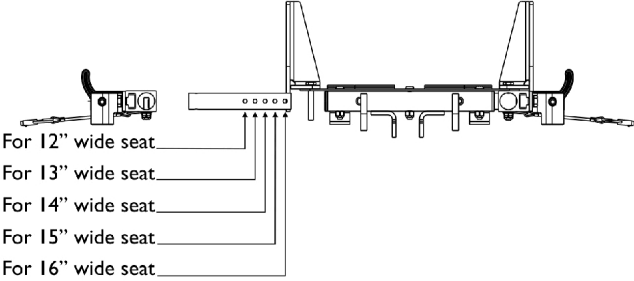

ADJASBA Seat Frame, Seat Pan and Hardware (12"-16" Wide) Non-Manual Tilt

Seat Frame Depth Settings

Seat Frame Width Settings

ADJASBA Seat Frame, Seat Pan and Hardware (12"-16" Wide) Non-Manual Tilt

Item Number	Note	Part Number	Description	Quantity Per	
				Package	Assembly
1		1121982-NLA	NLA - Frame, Center Seat, Black	1	1
2		1126126-NLA	NLA - Crossbar, Seat Frame (12 - 16" W)	1	4
3		1126127-NLA	NLA - Rail, Side (12 - 18" D)	1	2
4	A	1126144	Pan, Seat, with Hook and Loop Fasteners (12 - 16" W x 12 - 18" D)	1	1
5		1039949-NLA	NLA - Fastener, Hook Adhesive Back (2" W x 16" L)	1	4
5		1044578-NLA	NLA - Fastener, Loop Adhesive Back (2" W x 16" L)	1	4
6	B	1135500-NLA	NLA - Kit, Seat Frame Assembly Hardware 12"-16" Wide	1	1
7			Screw, Hex Head w/ Patch (1/4-20 x 3/4")	1	8
8			Washer (1/4 x 1/2 x 1/16")	1	4
9			Spacer, Coved (1/4 x 11/16 x 1/2")	1	4
10			Locknut (1/4-20)	1	3
11			Plug Button, Black (1")	1	2
12			Screw, Socket Button Head (1/4-20 x 1-1/2")	1	3
11		1134425	Package, Plug Button, Black (1")	10	1
NOTE: A - Includes item 5 B - Includes items 7-12					