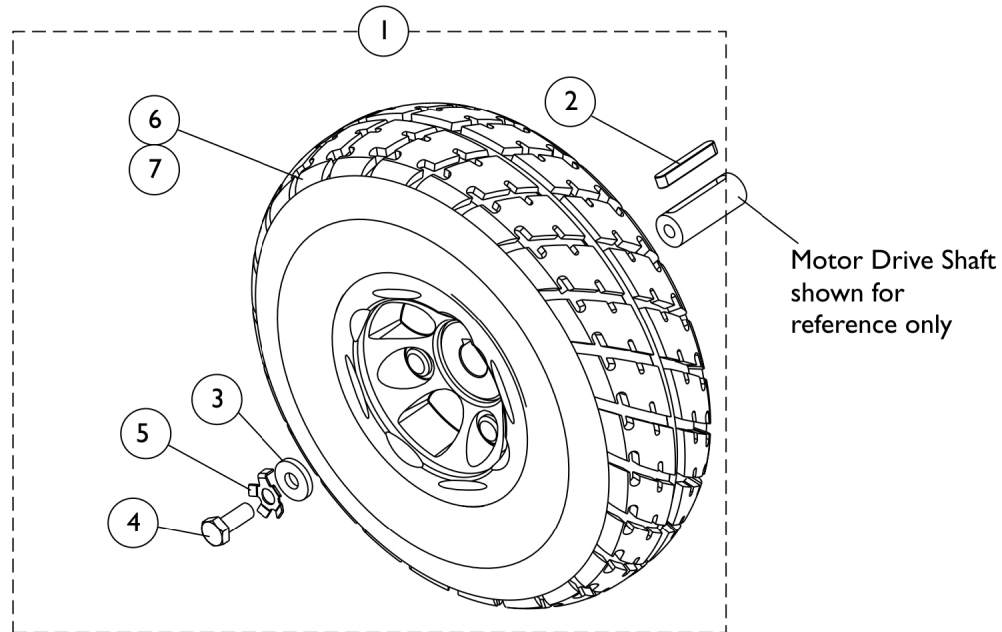

Drive Wheels and Mounting Hardware (10" x 3")

Item Number	Note	Part Number	Description	Quantity Per	
				Package	Assembly
1	A	1102339	Kit, Drive Wheel with Mounting Hardware - Flat Free (10 x 3")	1	1
2			Key (6mm x 6mm x 40mm)	1	1
3			Washer, Flat (21/64 x 53/64 x 7/64")	1	1
4			Screw (M8 x 1.25 x 20mm)	1	1
5			Kit, Locking Tab Washer w/ Instruction Sheet (Pair)	1	1
7			Drive Wheel Assembly, Flat Free Foam, Grey Tire/Black Rim (10" x 3")	1	1
5	B	1064179	Kit, Locking Tab Washer w/ Instruction Sheet (Pair)	1	1
6		1102342	Tire w/ Foam Fill Insert, Grey (10" x 3")	1	1

NOTE: A - Includes items 2-5 and 7. Part #1105043 Drive Wheel Assembly will already include the Tire w/ Foam Fill Insert.
 B - Includes 2 ea. Locking Tab Washers and Instruction Sheet