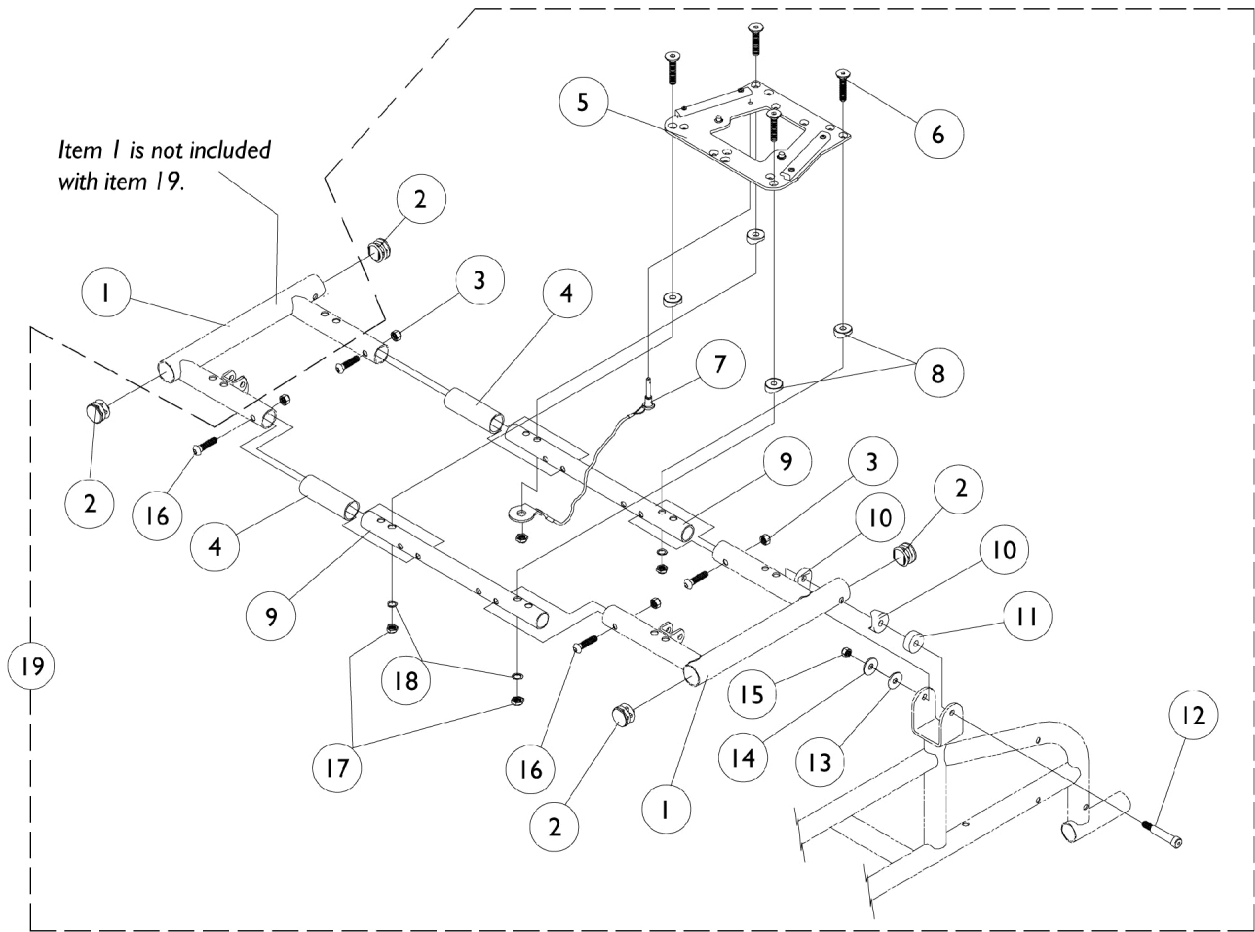

Orbit Seat Option

Seat Rail, Lower Seat Plate Assembly

Orbit Seat Option

Seat Rail, Lower Seat Plate Assembly

Item Number	Note	Part Number	Description	Quantity Per	
				Package	Assembly
1	A	8881083060-NL A	NLA - Frame, Seat, Rail, Color	1	2
2		1029501	Plug Button, Black (1")	1	4
3		7930323-NLA	NLA - Package, Locknut (1/4-20)	25	4
4		1037291-NLA	NLA - Tube, Spacer, Black	1	2
5		1083130-NLA	NLA - Plate, Lower Seat	1	1
6		1055332-NLA	NLA - Screw, Socket Flat Head (1/4 -28 x 1-3/4")	1	4
7		1085036-NLA	NLA - Pin and Lanyard Assembly	1	1
8		1026099	Spacer, Coved (1/4 x 11/16 x 1/2")	1	4
9		1037285-NLA	NLA - Tube, Slide, Seat Frame, Black	1	2
10		40157X020	Spacer, Coved (1/4 x 1 x 9/16")	1	4
11		1036434-NLA	NLA - Spacer (5/16 x 7/8 x 3/16")	1	2
12		1030957-NLA	NLA - Screw, Shoulder Hex Socket Head (1/4 x 1-3/4", #10-24)	1	2
13		1026033	Washer, Nylon (1/4 x 1/2 x 1/16")	1	2
14		1026034-NLA	NLA - Washer, Nylon (3/16 x 7/16 x 1/8")	1	2
15		1026035-NLA	NLA - Locknut (#10-24)	1	2
16		1008432	Screw, Socket Button Head (1/4-20 x 1-1/4")	1	4
17		7930345	Locknut (1/4-28)	25	4
18		1002104-NLA	NLA - Washer, Flat (1/4 x 1/2 x 1/16")	1	4
19	B,C	1083064-NLA	NLA - Hardware, Seat Mounting	1	1

NOTE: A - Specify frame color when ordering
B - When converting to an Orbit seat, item 1 must be ordered as well.
C - Includes items 2-18