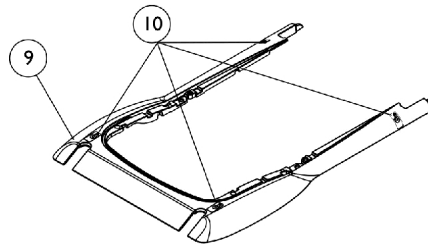

# Shrouds and Hardware (Elevate Only CGE) TDX SC and (TDX SPREE with or without Tilt)

**Top Shroud with TRBKTS Option**

WC19/Engage  
Docking Pins Warning  
Label for TDX SPREE  
is non-serviceable.

TRRO Adjustment Label  
is non-serviceable

**Top Shroud with TRRO Option**

## Shrouds and Hardware (Elevate Only CGE) TDX SC and (TDX SPREE with or without Tilt)

Item Number	Note	Part Number	Description	Quantity Per	
				Package	Assembly
1		1152728	Package, Screw, Thumb (10-32 x 7/8")	10	1
2	A	1152726	Shroud with Decals, Top Rear Elevate, Black	1	1
3		1119281-NLA	NLA - Plate, Name, Patent Numbers	1	1
4		1035900	Decal, Transportation	1	1
5	B	1154219-NLA	NLA - Shroud with Decals, Top Forward Elevate, Black	1	1
6		1079203	Decal, Warning Pinch Point	1	2
7	C	1149271	Shroud with Decals, Black - Rear	1	1
9	D,G	8881154217	Shroud with Decals, Top, Color (TRBKTS Option)	1	1
9	E,G	8881154218-NL A	NLA - Shroud with Decals, Top, Color (TRRO Option For TDX SPREE)	1	1
10		1083199-NLA	NLA - Label, Hook Tie-Down	1	4
11	F,G	8881151619	Shroud with Decal, Color - Front	1	1
<p>NOTE: A - Includes Shroud with items 3 and 4            B - Includes Shroud with item 6            C - Includes Shroud with item 8            D - Includes Shroud with item 10            E - Includes Shroud, item 10, WC 19/Engage Docking Pins Warning Label and TRRO Adjustment Label            F - Includes Shroud with item 8            G - Specify frame color when ordering. See page titled "Frame Finishes, Touch-Up Paints and Upholstery Options".</p> <p>Item #8 Reflective Decal is not available for sale individually.</p>					