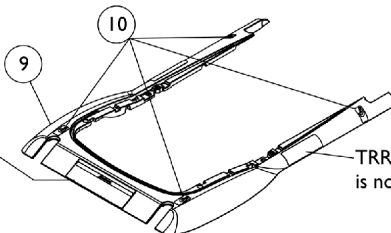

# Shrouds and Hardware (Elevate Only CGE) TDX SC and (TDX SPREE with or without Tilt)

**Top Shroud with TRBKTS Option**

WC19/Engage  
Docking Pins Warning  
Label for TDX SPREE  
is non-serviceable.

TRRO Adjustment Label  
is non-serviceable

**Top Shroud with TRRO Option**

## Shrouds and Hardware (Elevate Only CGE) TDX SC and (TDX SPREE with or without Tilt)

Item Number	Note	Part Number	Description	Quantity Per	
				Package	Assembly
1		1152728	Package, Screw, Thumb (10-32 x 7/8")	10	1
2	A	1152726	Shroud with Decals, Top Rear Elevate, Black	1	1
3		1119281-NLA	NLA - Plate, Name, Patent Numbers	1	1
4		1035900	Decal, Transportation	1	1
5	B	1154219-NLA	NLA - Shroud with Decals, Top Forward Elevate, Black	1	1
6		1079203	Decal, Warning Pinch Point	1	2
7	C	1149271	Shroud with Decals, Black - Rear	1	1
9	D,G	8881154217	Shroud with Decals, Top, Color (TRBKTS Option)	1	1
9	E,G	8881154218-NL A	NLA - Shroud with Decals, Top, Color (TRRO Option For TDX SPREE)	1	1
10		1083199-NLA	NLA - Label, Hook Tie-Down	1	4
11	F,G	8881151619	Shroud with Decal, Color - Front	1	1
<p>NOTE: A - Includes Shroud with items 3 and 4            B - Includes Shroud with item 6            C - Includes Shroud with item 8            D - Includes Shroud with item 10            E - Includes Shroud, item 10, WC 19/Engage Docking Pins Warning Label and TRRO Adjustment Label            F - Includes Shroud with item 8            G - Specify frame color when ordering. See page titled "Frame Finishes, Touch-Up Paints and Upholstery Options".</p> <p>Item #8 Reflective Decal is not available for sale individually.</p>					