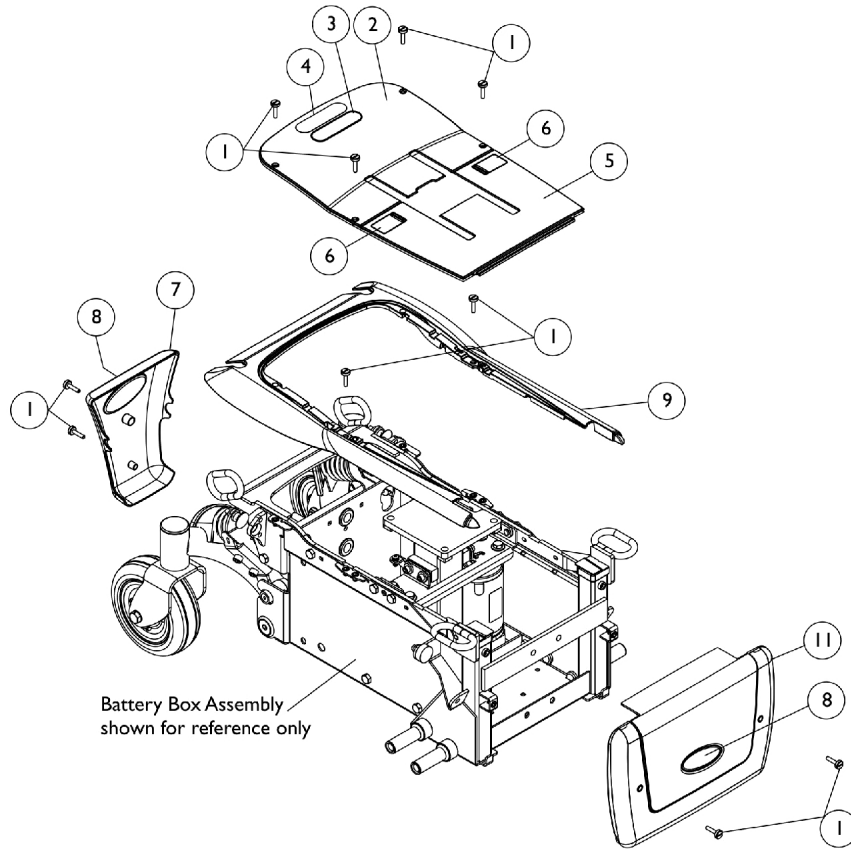

# Shrouds and Hardware (Elevate Only CGE) TDX SC and (TDX SPREE with or without Tilt)

**Top Shroud with TRBKTS Option**

WC19/Engage  
Docking Pins Warning  
Label for TDX SPREE  
is non-serviceable.

TRRO Adjustment Label  
is non-serviceable

**Top Shroud with TRRO Option**

## Shrouds and Hardware (Elevate Only CGE) TDX SC and (TDX SPREE with or without Tilt)

Item Number	Note	Part Number	Description	Quantity Per	
				Package	Assembly
1		1152728	Package, Screw, Thumb (10-32 x 7/8")	10	1
2	A	1152726	Shroud with Decals, Top Rear Elevate, Black	1	1
3		1119281-NLA	NLA - Plate, Name, Patent Numbers	1	1
4		1035900	Decal, Transportation	1	1
5	B	1154219-NLA	NLA - Shroud with Decals, Top Forward Elevate, Black	1	1
6		1079203	Decal, Warning Pinch Point	1	2
7	C	1149271	Shroud with Decals, Black - Rear	1	1
9	D,G	8881154217	Shroud with Decals, Top, Color (TRBKTS Option)	1	1
9	E,G	8881154218-NL A	NLA - Shroud with Decals, Top, Color (TRRO Option For TDX SPREE)	1	1
10		1083199-NLA	NLA - Label, Hook Tie-Down	1	4
11	F,G	8881151619	Shroud with Decal, Color - Front	1	1
<p>NOTE: A - Includes Shroud with items 3 and 4            B - Includes Shroud with item 6            C - Includes Shroud with item 8            D - Includes Shroud with item 10            E - Includes Shroud, item 10, WC 19/Engage Docking Pins Warning Label and TRRO Adjustment Label            F - Includes Shroud with item 8            G - Specify frame color when ordering. See page titled "Frame Finishes, Touch-Up Paints and Upholstery Options".</p> <p>Item #8 Reflective Decal is not available for sale individually.</p>					