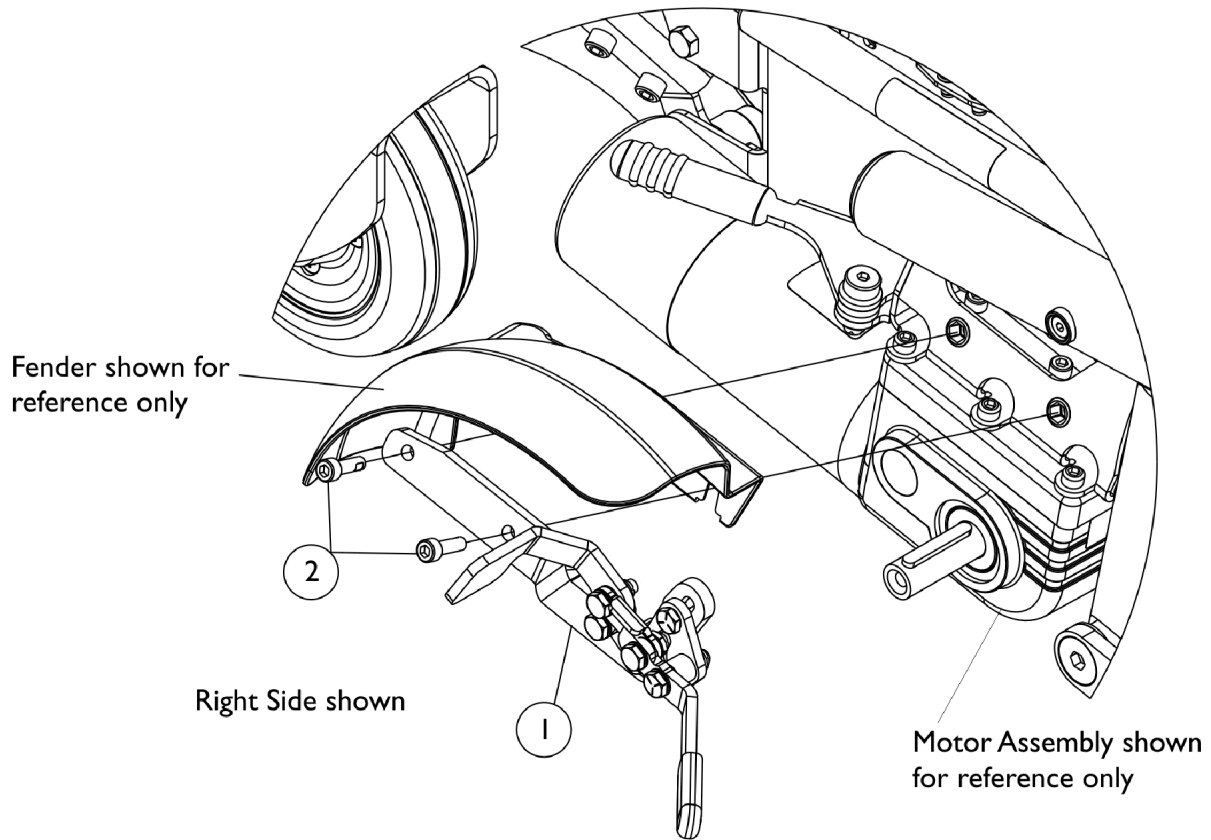

Wheel Lock Assembly

Item Number	Note	Part Number	Description	Quantity Per	
				Package	Assembly
1		1151613	Wheel Lock Assembly - Right	1	1
1		1151614	Wheel Lock Assembly - Left	1	1
2		1071505	Screw, Socket w/ Patch (M6 x 1 x 20mm)	1	2