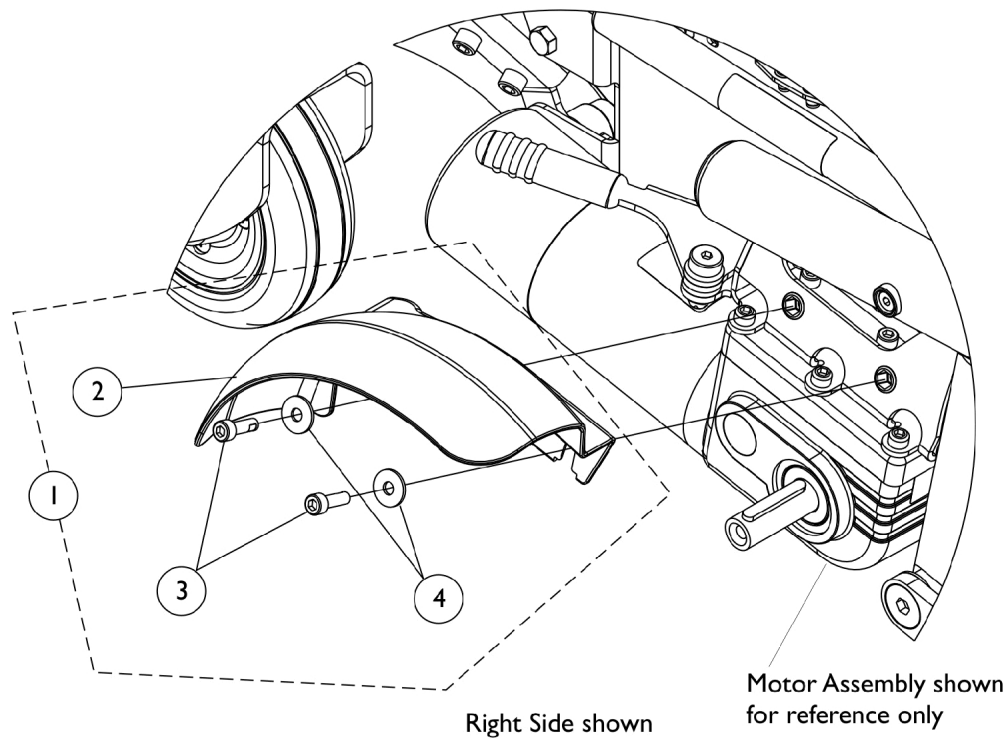

# Fender Assembly

Item Number	Note	Part Number	Description	Quantity Per	
				Package	Assembly
1	A	1152698-NLA	NLA - Kit, Fender Assembly - Right	1	1
2			Fender - Right	1	1
3			Screw, Socket w/ Patch (M6 x 1 x 20mm)	1	2
4			Washer (1/4 x 23/32 x 1/16")	1	2
1	A	1152699-NLA	NLA - Kit, Fender Assembly - Left	1	1
2			Fender - Left	1	1
3			Screw, Socket w/ Patch (M6 x 1 x 20mm)	1	2
4			Washer (1/4 x 23/32 x 1/16")	1	2
3		1071505	Screw, Socket w/ Patch (M6 x 1 x 20mm)	1	2
4		1026900	Washer (1/4 x 23/32 x 1/16")	1	2

NOTE: A - Includes items 2 -4. Item 4 is not required when a Wheel Lock is used.