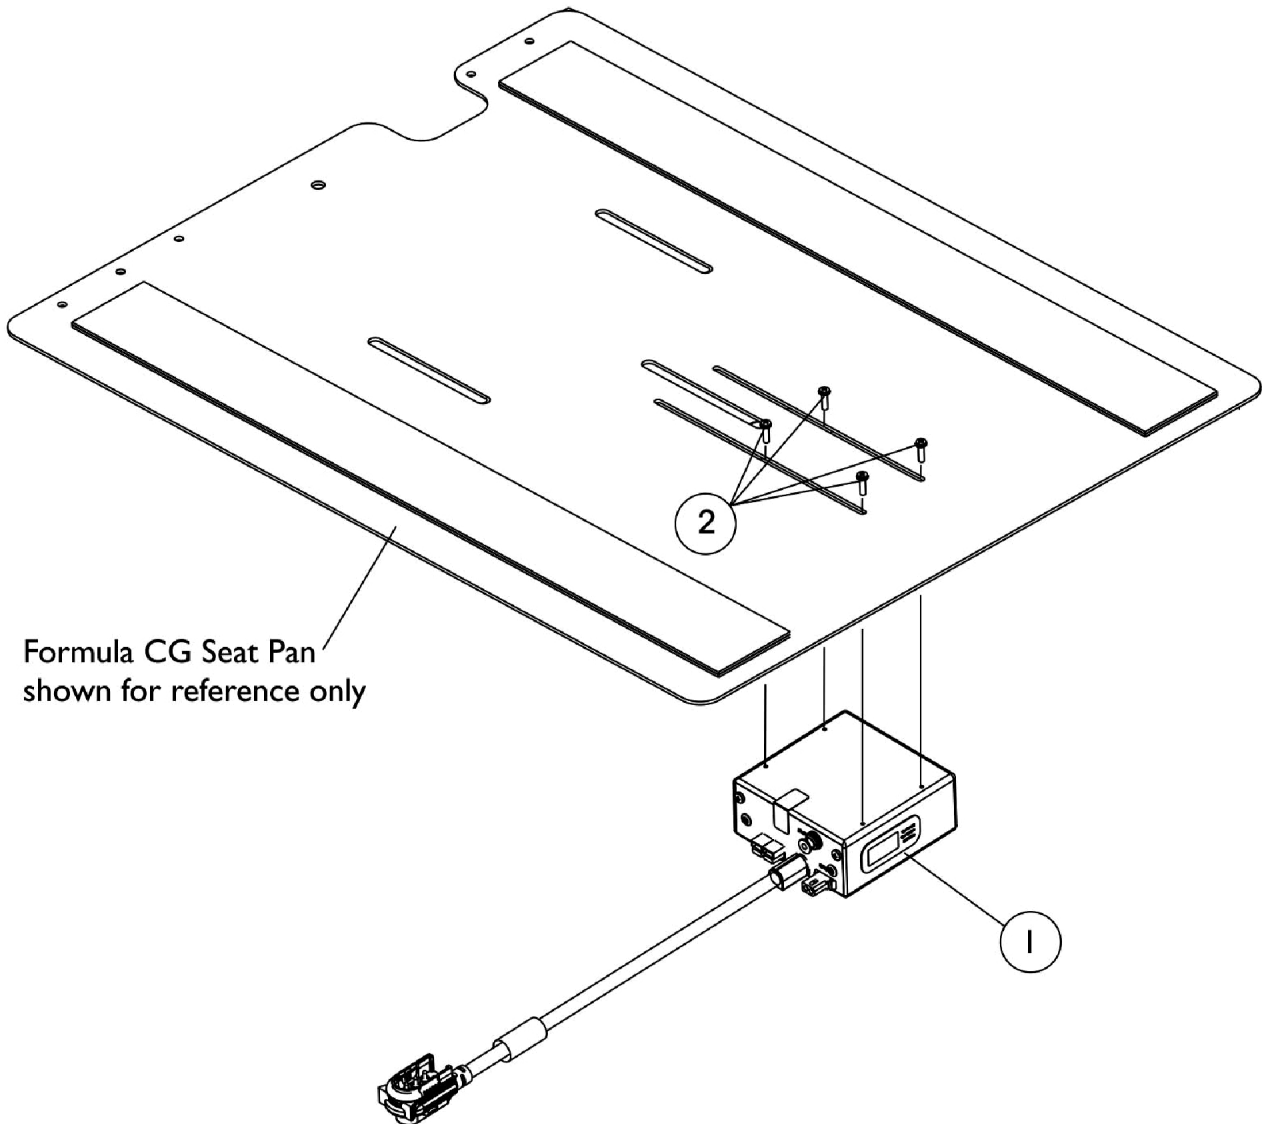

Elevate Integrated Actuator Module (EIAM)

3G Storm w/ GB TT Motors & Formula CG Elevate

Elevate Integrated Actuator Module (EIAM)

3G Storm w/ GB TT Motors & Formula CG Elevate

Item Number	Note	Part Number	Description	Quantity Per	
				Package	Assembly
1		1140036	Module, Elevate Integrated Actuator (EIAM) - MK6i (54" L)	1	1
2		1052041	Screw, Phillips Pan Head (#4-40 x 3/8")	1	4