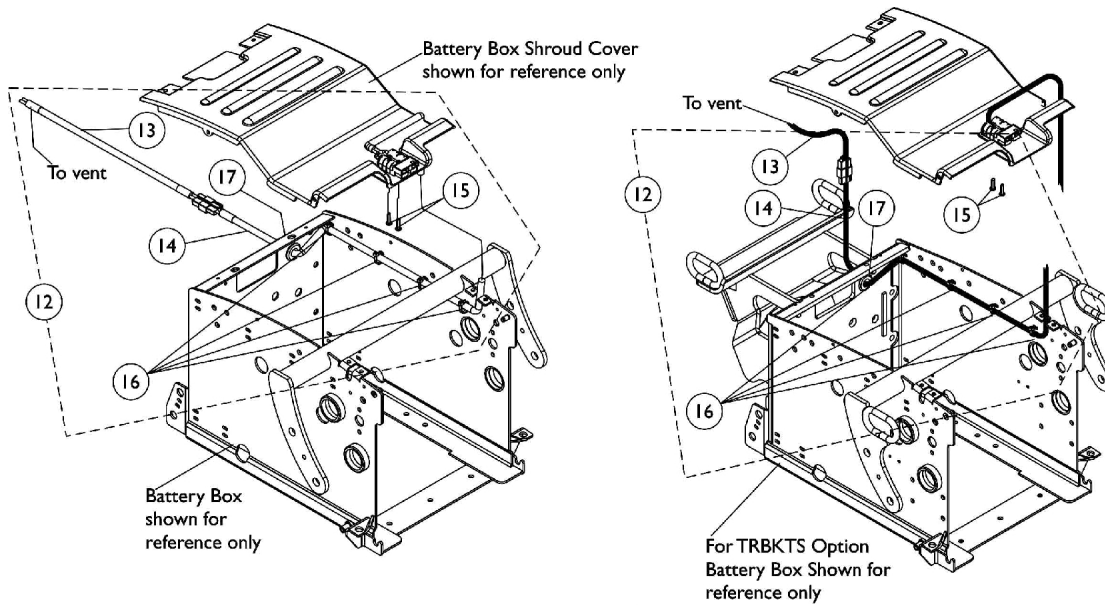

Battery Tray Assembly and Wire Harnesses For Vent Tray (3) 22NF Batteries

Battery Tray Assembly and Wire Harnesses For Vent Tray (3) 22NF Batteries

Item Number	Note	Part Number	Description	Quantity Per	
				Package	Assembly
1	A,B	1120363	Battery Wire Harness with Terminal Hardware, 22NF - Rear	1	1
2	A,B	1120362	Battery Wire Harness with Terminal Hardware, 22NF - Front	1	1
3	A,B	1121143	Harness, Battery Wire with Terminal Hardware, 22NF Vent	1	1
4		16721X000	Locknut (1/4-20)	1	6
5		1095502-NLA	NLA - Package, Tie Wrap (11-1/2" L)	10	1
6		1096799-NLA	NLA - Screw, Hex Flange Whiz Lock (1/4-20 x 7/8")	1	4
7		1121124-NLA	NLA - Battery Strap Assembly, 22NF and GP24	1	2
8		1121125-NLA	NLA - Battery Strap Assembly For Vent, 22NF	1	1
9		1117186-NLA	NLA - Bracket, Battery Tray Stop, Black	1	1
10		90017X000-NLA	NLA - Screw, Phillips Pan Head (#10-32 x 5/16")	1	2
11	C	1121142-NLA	NLA - Battery Tray Assembly, TDX 22NF For Vent	1	1
12	D	1121029-NLA	NLA - Kit, Vent Battery Harness Assembly with Hardware	1	1
13			Harness, Vent Battery	1	1
14			NLA - Harness, Vent Battery Extension	1	1
15			Screw, Phillips Pan Head (#8-16 x 5/8")	1	2
16			Tie Wrap (5-5/8" L)	1	4
17			NLA - Grommet, Rubber	1	1
12	D	1139531-NLA	NLA - Kit, Vent Battery Harness Assembly with Hardware For TRBKTS Option	1	1
13			Harness, Vent Battery	1	1
14			Harness, Vent Battery Extension, TRBKTS Option	1	1
15			Screw, Phillips Pan Head (#8-16 x 5/8")	1	2
16			Tie Wrap (5-5/8" L)	1	4
17			NLA - Grommet, Rubber For TRBKTS Option	1	1
16		1095503-NLA	NLA - Package, Tie Wrap (5-5/8" L)	10	1
17		1055747-NLA	NLA - Grommet, Rubber	1	1
17		1137236-NLA	NLA - Grommet, Rubber For TRBKTS Option	1	1
	E	1144611	Strip, Self Adhesive Wear (2-1/2' L x 1/2" W)	1	1

NOTE: A - Individual components are not available for the battery wire harnesses
B - Includes items 4-6
C - Includes items 7-10
D - Includes items 13-17
E - Not Shown. The Self Adhesive Wear Strip is attached to the bottom side of the Battery Tray on both sides to allow removal from the Battery Box easier. One strip will accommodate both sides. Cut strip to desired length.