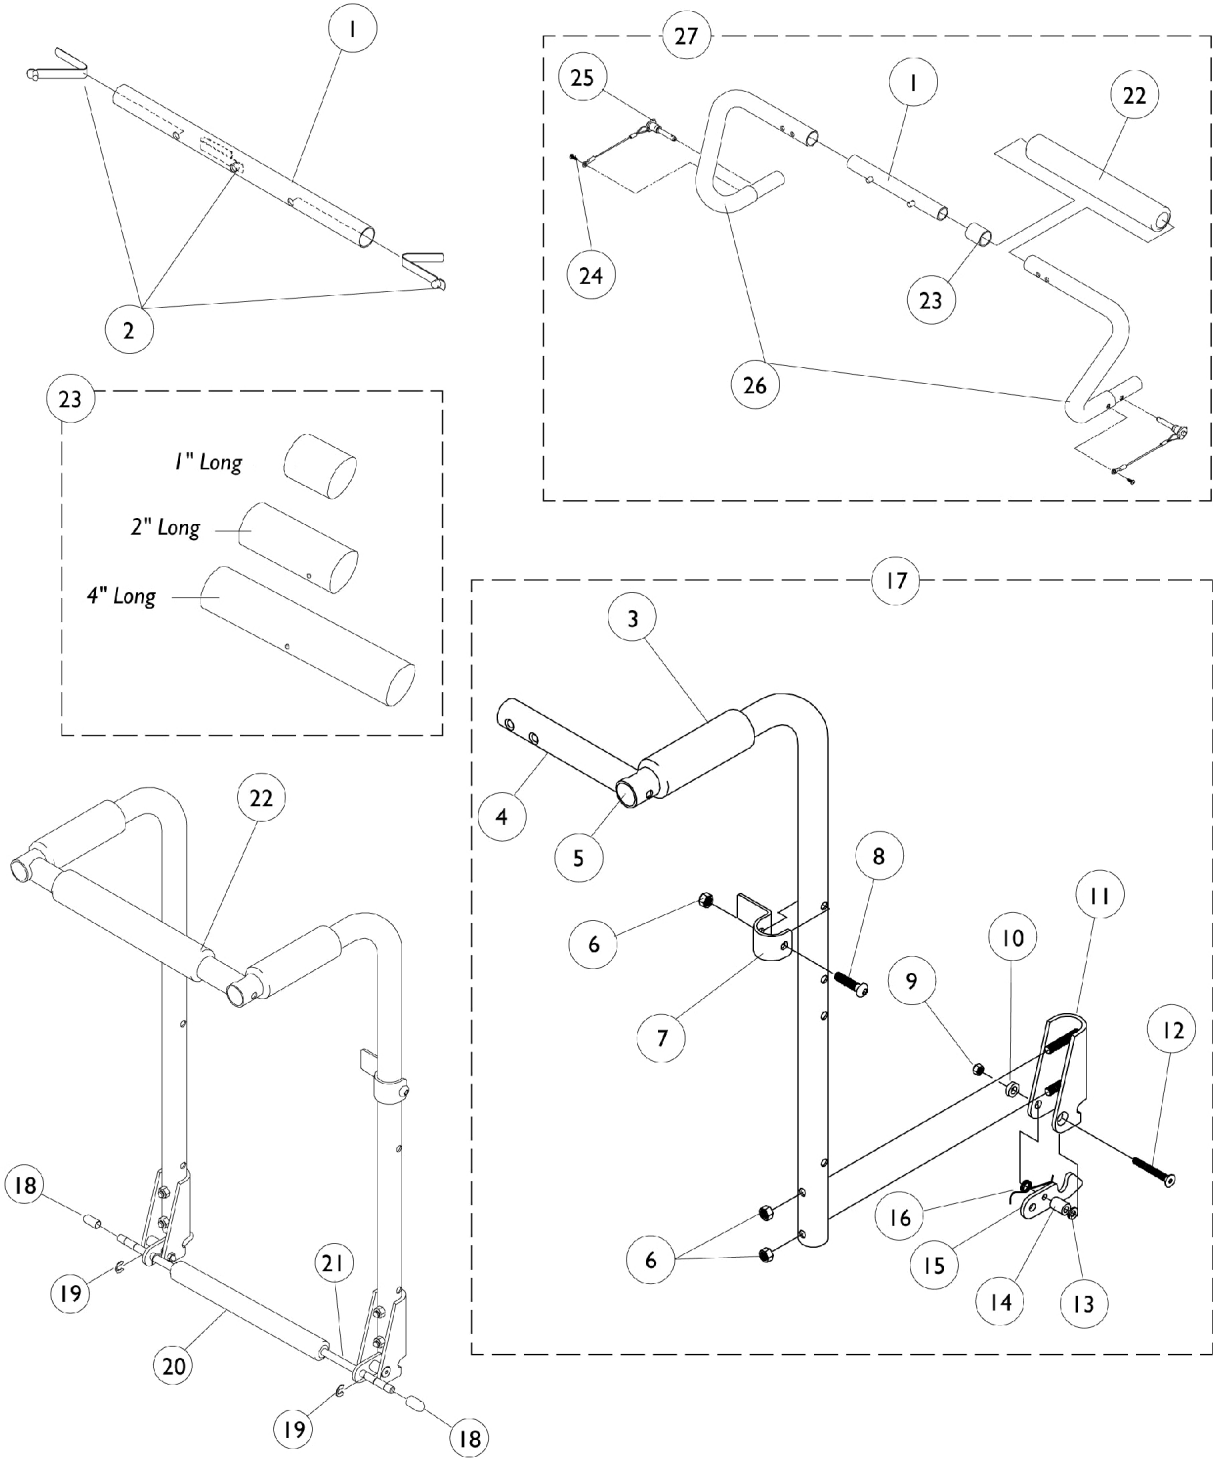

Back Canes and Stroller Handle Assembly

Back Canes and Stroller Handle Assembly

Item Number	Note	Part Number	Description	Quantity Per	
				Package	Assembly
1	A	1038249-NLA	NLA - Tube, Cane Slide, Black	1	1
1	B,F	1038250-NLA	NLA - Tube, Cane Slide, Black	1	1
2		40188X009	Button, Single Snap	1	1
3		1016298	Grip, Push Handle	1	2
4		1029959-NLA	NLA - Cane, Back, Black - Right	1	1
4		1029960-NLA	NLA - Cane, Back, Black - Left	1	1
5		1027095	Plug Button, Black (7/8")	1	1
6		7930323-NLA	NLA - Package, Locknut (1/4-20)	25	3
7		1025331-NLA	NLA - Bracket, Back Mounting, Black	1	1
8		1008432	Screw, Socket Button Head (1/4-20 x 1-1/4")	1	1
9		1026031-NLA	NLA - Nut, Hex with Nylon Cap (#10-32)	1	1
10		1026034-NLA	NLA - Washer, Nylon (3/16 x 7/16 x 1/8")	1	1
11		1025334-NLA	NLA - Bracket, Latch, Black - Right	1	1
11		1025335-NLA	NLA - Bracket, Latch, Black - Left	1	1
12		1025343-NLA	NLA - Screw, Flat Head (#10-32 x 1-1/2")	1	1
13		1002102-NLA	NLA - Washer, Wave (3/16 x 7/16 x 1/16")	1	2
14		1020363-NLA	NLA - Spacer (1/4 x 1/2 x 1/2")	1	1
15		1025337-NLA	NLA - Latch	1	1
16		1025325-NLA	NLA - Spring, Torsion - Right	1	1
16		1025326-NLA	NLA - Spring, Torsion - Left	1	1
17		1029923-NLA	NLA - Back Cane Assembly - Right	1	1
17		1029924-NLA	NLA - Back Cane Assembly - Left	1	1
18		1001634-NLA	NLA - Cap, End, Protective, Black	1	2
19		40314X001-NLA	NLA - Ring, Retaining	1	2
20		1025350-NLA	NLA - Grip, Foam, Bottom	1	1
21	A	1025341-NLA	NLA - Rod, Release	1	1
21	B	1029922-NLA	NLA - Rod, Release	1	1
22		1016254	Grip, Push Handle	1	1
23	C	1025359-NLA	NLA - Tube, Spacer, Black (1")	1	1
23	D	1025360-NLA	NLA - Tube, Spacer, Black (2")	1	1
23	E	1029930-NLA	NLA - Tube, Spacer, Black (4")	1	1
24		1014386-NLA	NLA - Screw, Phillips Pan Head (#8-32 x 5/8")	1	2
25		1045470	Pin, Quick Release with Lanyard	1	2
26		1038243	Handle, Stroller, Black - Right	1	1
26		1038244	Handle, Stroller, Black - Left	1	1
27	C	1038252-NLA	NLA - Stroller Handle Assembly, Black (12 - 13" W)	1	1
27	D	1038253-NLA	NLA - Stroller Handle Assembly, Black (14" W)	1	1
27	E	1038255	Stroller Handle Assembly, Black (15 - 16" W)	1	1