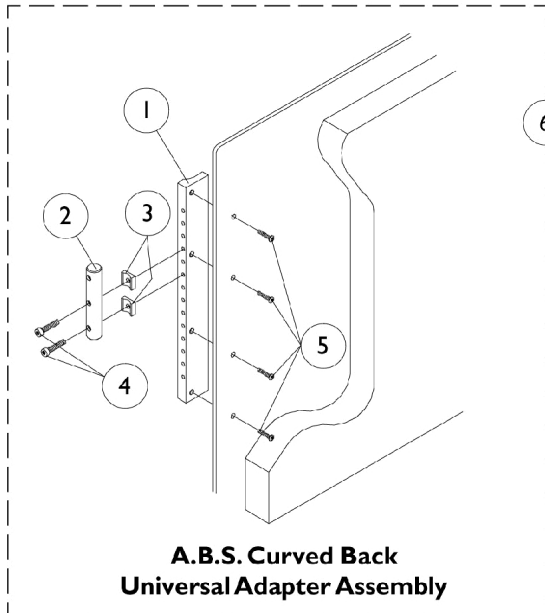

Accessories

Universal Adapters For A.B.S. Curved and Profile Backs

Accessories

Universal Adapters For A.B.S. Curved and Profile Backs

Universal Adapter Assembly., A.B.S. Curved Back

Item Number	Note	Part Number	Description	Quantity Per	
				Package	Assembly
1	A	0260522-NLA	NLA - Bar, Multi-Attachment, A.B.S. Curved Back, 5/8" Spacing	1	1
1	B	0063522-NLA	NLA - Bar, Multi-Attachment, A.B.S. Curved Back, 3/4" Spacing	1	1
2		0178922	Bar, Universal Adapter Mounting	1	1
3		0049824-NLA	NLA - Spacer, Coved (1/4 x 3/4 x 7/16")	1	2
4		0258406-NLA	NLA - Screw, Socket Head, Cap (#10-32 x 1-1/4")	1	2
5		0052906-NLA	NLA - Screw, Socket Button Head (1/4-20 x 3/4")	1	4
6	C,E	0180400	Universal Adapter Assembly, ABS Curved Back, 5/8" Spacing	1	1
6	D,E	0138200-NLA	NLA - Universal Adapter Assembly, ABS Curved Back, 3/4" Spacing	1	1
	F	1072851	Bar, Multi-Attachment, A.B.S. Curved Back, 5/8" Spacing	1	1
	F	1072850	Bar, Multi-Attachment, A.B.S. Curved Back, 3/4" Spacing	1	1
	F	1084663	Universal Adapter Assembly, ABS Curved Back, 5/8" Spacing	1	1
	F	1084664	Universal Adapter Assembly, ABS Curved Back, 3/4" Spacing	1	1
NOTE: A - 5/8" Spacing (Use 1072851 For 14" Back Heights Only) B - 3/4" Spacing (Use 1072850 For 14" Back Heights Only) C - 5/8" Spacing (Use 1084663 For 14" Back Heights Only) D - 3/4" Spacing (Use 1084664 For 14" Back Heights Only) E - Includes Items 1-5 F - Not Shown					