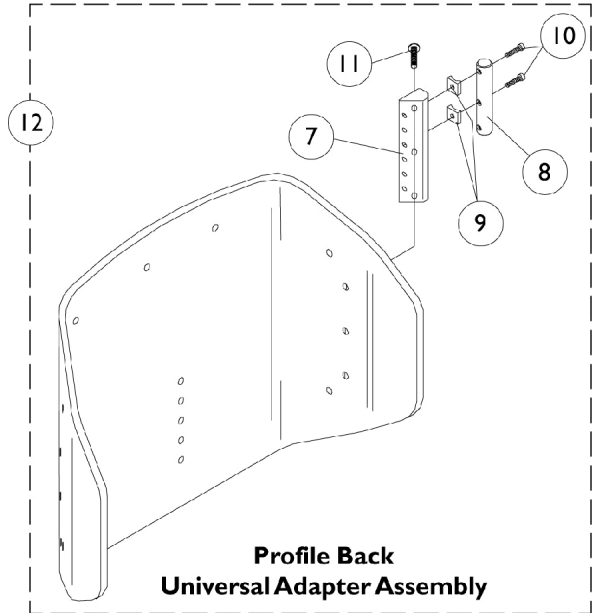

Accessories

Universal Adapters For A.B.S. Curved and Profile Backs

Accessories

Universal Adapters For A.B.S. Curved and Profile Backs

Universal Adapter Assembly., A.B.S. Curved Back

Item Number	Note	Part Number	Description	Quantity Per	
				Package	Assembly
1	A	0260522-NLA	NLA - Bar, Multi-Attachment, A.B.S. Curved Back, 5/8" Spacing	1	1
1	B	0063522-NLA	NLA - Bar, Multi-Attachment, A.B.S. Curved Back, 3/4" Spacing	1	1
2		0178922	Bar, Universal Adapter Mounting	1	1
3		0049824-NLA	NLA - Spacer, Coved (1/4 x 3/4 x 7/16")	1	2
4		0258406-NLA	NLA - Screw, Socket Head, Cap (#10-32 x 1-1/4")	1	2
5		0052906-NLA	NLA - Screw, Socket Button Head (1/4-20 x 3/4")	1	4
6	C,E	0180400	Universal Adapter Assembly, ABS Curved Back, 5/8" Spacing	1	1
6	D,E	0138200-NLA	NLA - Universal Adapter Assembly, ABS Curved Back, 3/4" Spacing	1	1
	F	1072851	Bar, Multi-Attachment, A.B.S. Curved Back, 5/8" Spacing	1	1
	F	1072850	Bar, Multi-Attachment, A.B.S. Curved Back, 3/4" Spacing	1	1
	F	1084663	Universal Adapter Assembly, ABS Curved Back, 5/8" Spacing	1	1
	F	1084664	Universal Adapter Assembly, ABS Curved Back, 3/4" Spacing	1	1
NOTE: A - 5/8" Spacing (Use 1072851 For 14" Back Heights Only) B - 3/4" Spacing (Use 1072850 For 14" Back Heights Only) C - 5/8" Spacing (Use 1084663 For 14" Back Heights Only) D - 3/4" Spacing (Use 1084664 For 14" Back Heights Only) E - Includes Items 1-5 F - Not Shown					