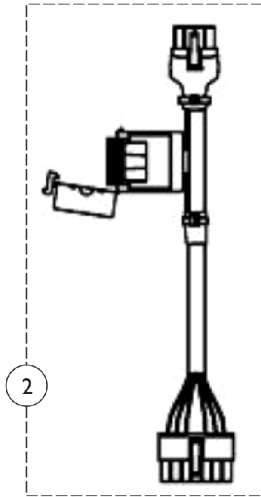

Wire Harnesses & Battery Straps

Wire Harnesses & Battery Straps

Item Number	Note	Part Number	Description	Quantity Per	
				Package	Assembly
1		1148831	Harness, Front Wiring	1	1
2		1148832-NLA	NLA - Kit, Rear Wiring Harness	1	1
3		1148834	Strap, Battery	1	1
4		1148833	Kit, Battery Wiring	1	1
5		1144798	Cable, Charger	1	1
	A	1144835	Fuse (3 AMP)	1	1
	A	1144836	Fuse (5 AMP)	1	1