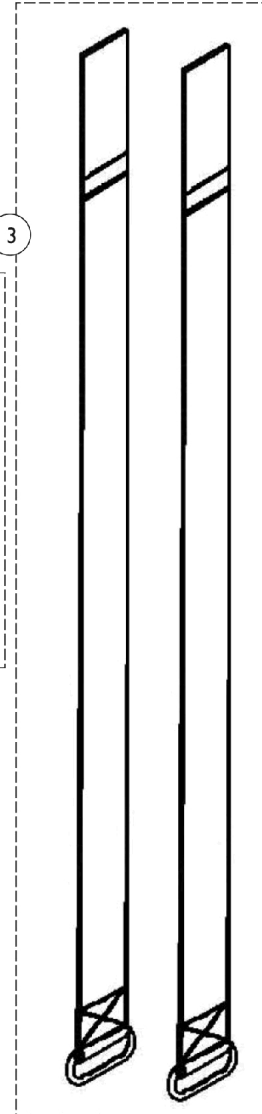

Wire Harnesses & Battery Straps

Wire Harnesses & Battery Straps

Item Number	Note	Part Number	Description	Quantity Per	
				Package	Assembly
1		1148831	Harness, Front Wiring	1	1
2		1148832-NLA	NLA - Kit, Rear Wiring Harness	1	1
3		1148834	Strap, Battery	1	1
4		1148833	Kit, Battery Wiring	1	1
5		1144798	Cable, Charger	1	1
	A	1144835	Fuse (3 AMP)	1	1
	A	1144836	Fuse (5 AMP)	1	1

NOTE: A - Not shown