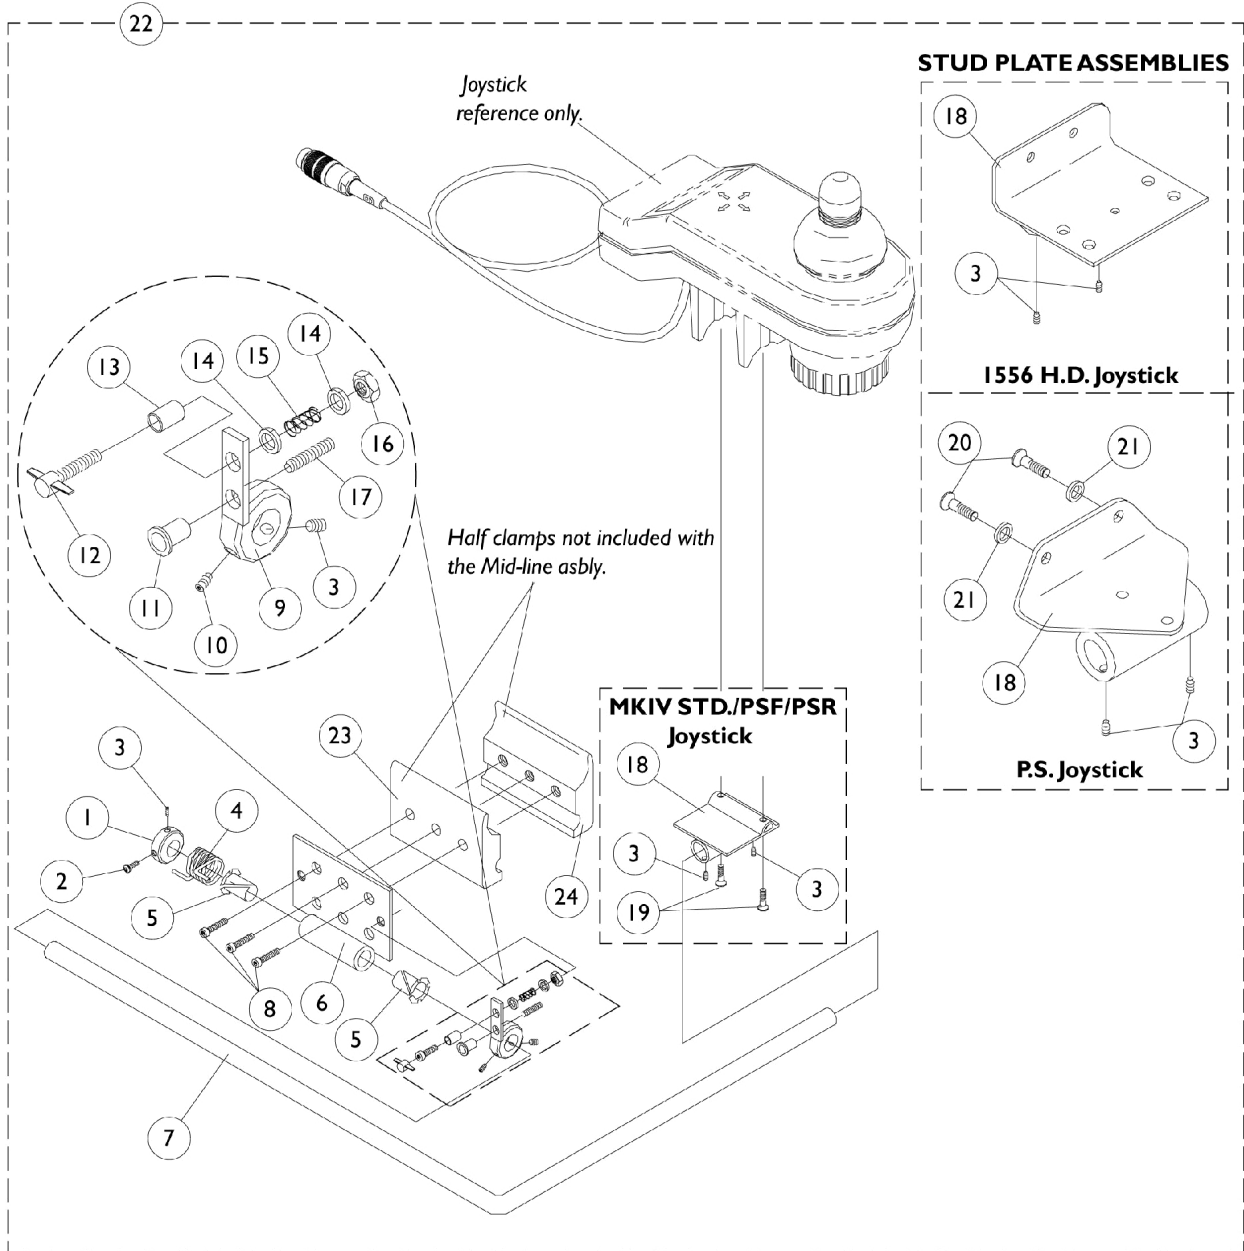

Mid-Line Swing Bracket Assembly

NOTE: Mid-line Swing Bracket is not available for the RII joystick part number 1092610.

Mid-Line Swing Bracket Assembly

NOTE: Mid-line Swing Bracket is not available for the RII joystick part number 1092610.

Item Number	Note	Part Number	Description	Quantity Per	
				Package	Assembly
1		0063100-NLA	NLA - Collar, 2 Holes	1	1
2		0223506-NLA	NLA - Screw, Socket, Cap, Button Head (1/4-20 x 1/2")	1	1
3		1077307-NLA	NLA - Screw, Set (1/4-20 x 1/4")	1	4
4		0063000-NLA	NLA - Spring, Assist	1	1
5		1077306-NLA	NLA - Bearing, Nylon (1/2")	1	2
6		0063402-NLA	NLA - Plate, Mounting	1	1
7		0191001-NLA	NLA - Bar, Mounting	1	1
8		7930304-NLA	NLA - Screw, Socket Head (1/4-20 x 1-1/4")	25	3
9		0063202-NLA	NLA - Weldment, Collar	1	1
10		1077308-NLA	NLA - Screw, Set (1/4-20 x 1/2")	1	1
11		0053200	Rivnut (1/4-20 x 11/16")	1	1
12		1077321-NLA	NLA - Knob, Tee (1/4-20 x 1-3/4")	1	1
13		0267606-NLA	NLA - Spacer (17/64 x 21/64 x 1/2")	1	1
14		0050100-NLA	NLA - Washer, Nylon Flat (1/4 x 1/2 x 1/16")	1	2
15		0064600-NLA	NLA - Spring, Compression	1	1
16		7930333	Locknut (1/4-20)	25	1
17		1077309-NLA	NLA - Screw, Set (1/4-20 x 1")	1	1
18		0312524-NLA	NLA - Plate, Mounting, MKIV Std/ PSF/ PSR Joystick	1	1
18		1077311-NLA	NLA - Plate, Mounting, 1556 H.D. / 1810M Short Std. Joystick	1	1
18		0314602-NLA	NLA - Plate, Mounting, P.S. Joysticks	1	1
19		1077249-NLA	NLA - Screw, Socket Head (#10-32 x 3/4")	1	2
20		1025716	Screw, Phillips Pan Head (#10-32 x 11/16")	1	2
21		0224806-NLA	NLA - Washer (#10)	1	2
22		1077313-NLA	NLA - Mid-Line Assembly, Less Half Clamps, MKIV Std./ PSF/ PSR Joystick	1	1
22		1077315-NLA	NLA - Mid-Line Assembly, Less Half Clamps, 1556 Heavy Duty/ 1810M Short Std. Joystick	1	1
22		1077317-NLA	NLA - Mid-Line Assembly, Less Half Clamps, P.S. Joystick	1	1
23		1027266	Half Clamp, Non-Threaded Holes	1	1
24		1027267-NLA	NLA - Half Clamp, Threaded Holes	1	1
	A	1092610-NLA	NLA - Joystick, RII	1	1

NOTE: A - Not Shown