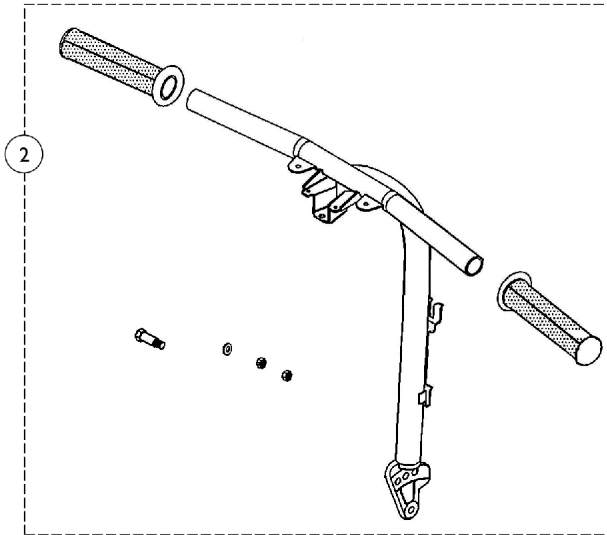

## Tiller Maintenance

Item Number	Note	Part Number	Description	Quantity Per	
				Package	Assembly
1	A	1148838	Kit, Tiller Cover, Red Includes: (1) ea. Upper Steering Cover, (1) ea. Front Steering Cover - Red, (1) ea. Rear Steering Cover - Red, (1) ea. Faceplate Decal, (1) ea. Reflector, (6) ea. Tapping Screws, (1) ea. Volt Meter, (2) ea. Screw, (1) ea. Speed Pot, (1) ea. Speed Control Knob, (1) ea. Ignition Switch w/ Key, (1) ea. Horn speaker, (2) ea. Screw, (1) ea. 2-Pole Switch Complete, (1) ea. Splash Cap Complete, (1) ea. Meter PC Board, and (2) ea. Screws.	1	1
1	A,B	1148839	Kit, Tiller Cover, Blue Includes: (1) ea. Upper Steering Cover, (1) ea. Front Steering Cover - Blue, (1) ea. Rear Steering Cover - Blue, (1) ea. Faceplate Decal, (1) ea. Reflector, (6) ea. Tapping Screws, (1) ea. Volt Meter, (2) ea. Screw, (1) ea. Speed Pot, (1) ea. Speed Control Knob, (1) ea. Ignition Switch w/ Key, (1) ea. Horn speaker, (2) ea. Screw, (1) ea. 2-Pole Switch Complete, (1) ea. Splash Cap Complete, (1) ea. Meter PC Board, and (2) ea. Screws.	1	1