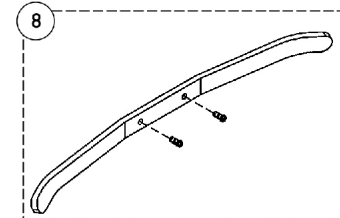

## Tiller Maintenance

Item Number	Note	Part Number	Description	Quantity Per	
				Package	Assembly
1	A	1148838	Kit, Tiller Cover, Red Includes: (1) ea. Upper Steering Cover, (1) ea. Front Steering Cover - Red, (1) ea. Rear Steering Cover - Red, (1) ea. Faceplate Decal, (1) ea. Reflector, (6) ea. Tapping Screws, (1) ea. Volt Meter, (2) ea. Screw, (1) ea. Speed Pot, (1) ea. Speed Control Knob, (1) ea. Ignition Switch w/ Key, (1) ea. Horn speaker, (2) ea. Screw, (1) ea. 2-Pole Switch Complete, (1) ea. Splash Cap Complete, (1) ea. Meter PC Board, and (2) ea. Screws.	1	1
1	A,B	1148839	Kit, Tiller Cover, Blue Includes: (1) ea. Upper Steering Cover, (1) ea. Front Steering Cover - Blue, (1) ea. Rear Steering Cover - Blue, (1) ea. Faceplate Decal, (1) ea. Reflector, (6) ea. Tapping Screws, (1) ea. Volt Meter, (2) ea. Screw, (1) ea. Speed Pot, (1) ea. Speed Control Knob, (1) ea. Ignition Switch w/ Key, (1) ea. Horn speaker, (2) ea. Screw, (1) ea. 2-Pole Switch Complete, (1) ea. Splash Cap Complete, (1) ea. Meter PC Board, and (2) ea. Screws.	1	1