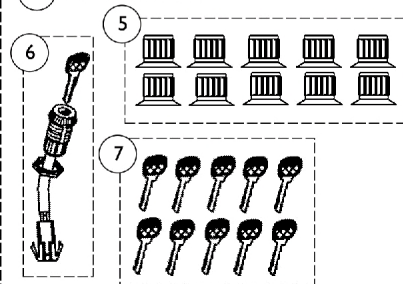

## Tiller Maintenance

Item Number	Note	Part Number	Description	Quantity Per	
				Package	Assembly
1	A	1148838	Kit, Tiller Cover, Red Includes: (1) ea. Upper Steering Cover, (1) ea. Front Steering Cover - Red, (1) ea. Rear Steering Cover - Red, (1) ea. Faceplate Decal, (1) ea. Reflector, (6) ea. Tapping Screws, (1) ea. Volt Meter, (2) ea. Screw, (1) ea. Speed Pot, (1) ea. Speed Control Knob, (1) ea. Ignition Switch w/ Key, (1) ea. Horn speaker, (2) ea. Screw, (1) ea. 2-Pole Switch Complete, (1) ea. Splash Cap Complete, (1) ea. Meter PC Board, and (2) ea. Screws.	1	1
1	A,B	1148839	Kit, Tiller Cover, Blue Includes: (1) ea. Upper Steering Cover, (1) ea. Front Steering Cover - Blue, (1) ea. Rear Steering Cover - Blue, (1) ea. Faceplate Decal, (1) ea. Reflector, (6) ea. Tapping Screws, (1) ea. Volt Meter, (2) ea. Screw, (1) ea. Speed Pot, (1) ea. Speed Control Knob, (1) ea. Ignition Switch w/ Key, (1) ea. Horn speaker, (2) ea. Screw, (1) ea. 2-Pole Switch Complete, (1) ea. Splash Cap Complete, (1) ea. Meter PC Board, and (2) ea. Screws.	1	1