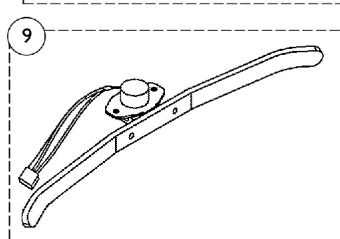

## Tiller Maintenance

Item Number	Note	Part Number	Description	Quantity Per	
				Package	Assembly
1	A	1148838	Kit, Tiller Cover, Red Includes: (1) ea. Upper Steering Cover, (1) ea. Front Steering Cover - Red, (1) ea. Rear Steering Cover - Red, (1) ea. Faceplate Decal, (1) ea. Reflector, (6) ea. Tapping Screws, (1) ea. Volt Meter, (2) ea. Screw, (1) ea. Speed Pot, (1) ea. Speed Control Knob, (1) ea. Ignition Switch w/ Key, (1) ea. Horn speaker, (2) ea. Screw, (1) ea. 2-Pole Switch Complete, (1) ea. Splash Cap Complete, (1) ea. Meter PC Board, and (2) ea. Screws.	1	1
1	A,B	1148839	Kit, Tiller Cover, Blue Includes: (1) ea. Upper Steering Cover, (1) ea. Front Steering Cover - Blue, (1) ea. Rear Steering Cover - Blue, (1) ea. Faceplate Decal, (1) ea. Reflector, (6) ea. Tapping Screws, (1) ea. Volt Meter, (2) ea. Screw, (1) ea. Speed Pot, (1) ea. Speed Control Knob, (1) ea. Ignition Switch w/ Key, (1) ea. Horn speaker, (2) ea. Screw, (1) ea. 2-Pole Switch Complete, (1) ea. Splash Cap Complete, (1) ea. Meter PC Board, and (2) ea. Screws.	1	1