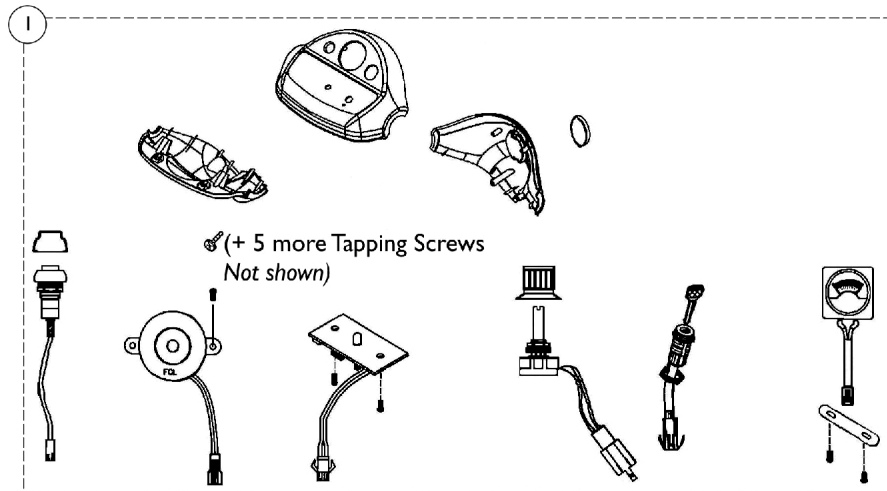

## Tiller Maintenance

Item Number	Note	Part Number	Description	Quantity Per	
				Package	Assembly
1	A	1148838	Kit, Tiller Cover, Red Includes: (1) ea. Upper Steering Cover, (1) ea. Front Steering Cover - Red, (1) ea. Rear Steering Cover - Red, (1) ea. Faceplate Decal, (1) ea. Reflector, (6) ea. Tapping Screws, (1) ea. Volt Meter, (2) ea. Screw, (1) ea. Speed Pot, (1) ea. Speed Control Knob, (1) ea. Ignition Switch w/ Key, (1) ea. Horn speaker, (2) ea. Screw, (1) ea. 2-Pole Switch Complete, (1) ea. Splash Cap Complete, (1) ea. Meter PC Board, and (2) ea. Screws.	1	1
1	A,B	1148839	Kit, Tiller Cover, Blue Includes: (1) ea. Upper Steering Cover, (1) ea. Front Steering Cover - Blue, (1) ea. Rear Steering Cover - Blue, (1) ea. Faceplate Decal, (1) ea. Reflector, (6) ea. Tapping Screws, (1) ea. Volt Meter, (2) ea. Screw, (1) ea. Speed Pot, (1) ea. Speed Control Knob, (1) ea. Ignition Switch w/ Key, (1) ea. Horn speaker, (2) ea. Screw, (1) ea. 2-Pole Switch Complete, (1) ea. Splash Cap Complete, (1) ea. Meter PC Board, and (2) ea. Screws.	1	1