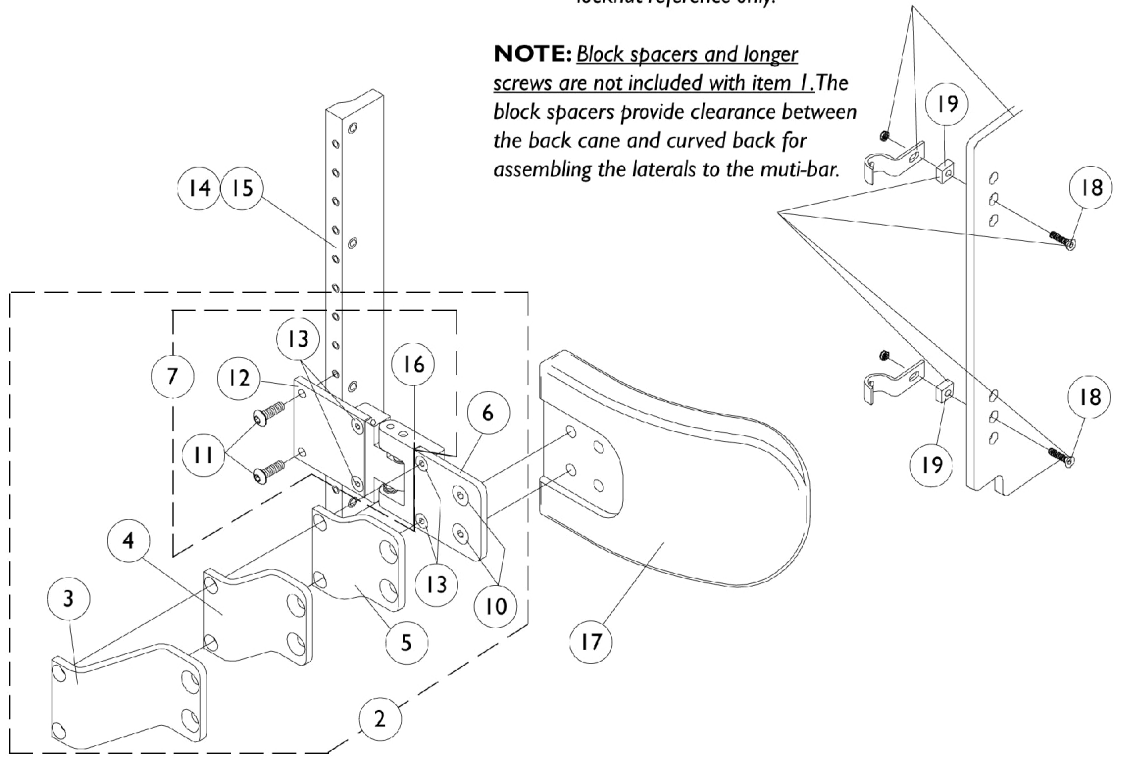

Lateral Support Assembly Tarsys

Swingaway Laterals with Cane Clamps

1

Swingaway Laterals with Multi-Bar (Curved Backs)

Curved A.B.S. back, mounting hook and locknut reference only.

NOTE: Block spacers and longer screws are not included with item 1. The block spacers provide clearance between the back cane and curved back for assembling the laterals to the multi-bar.