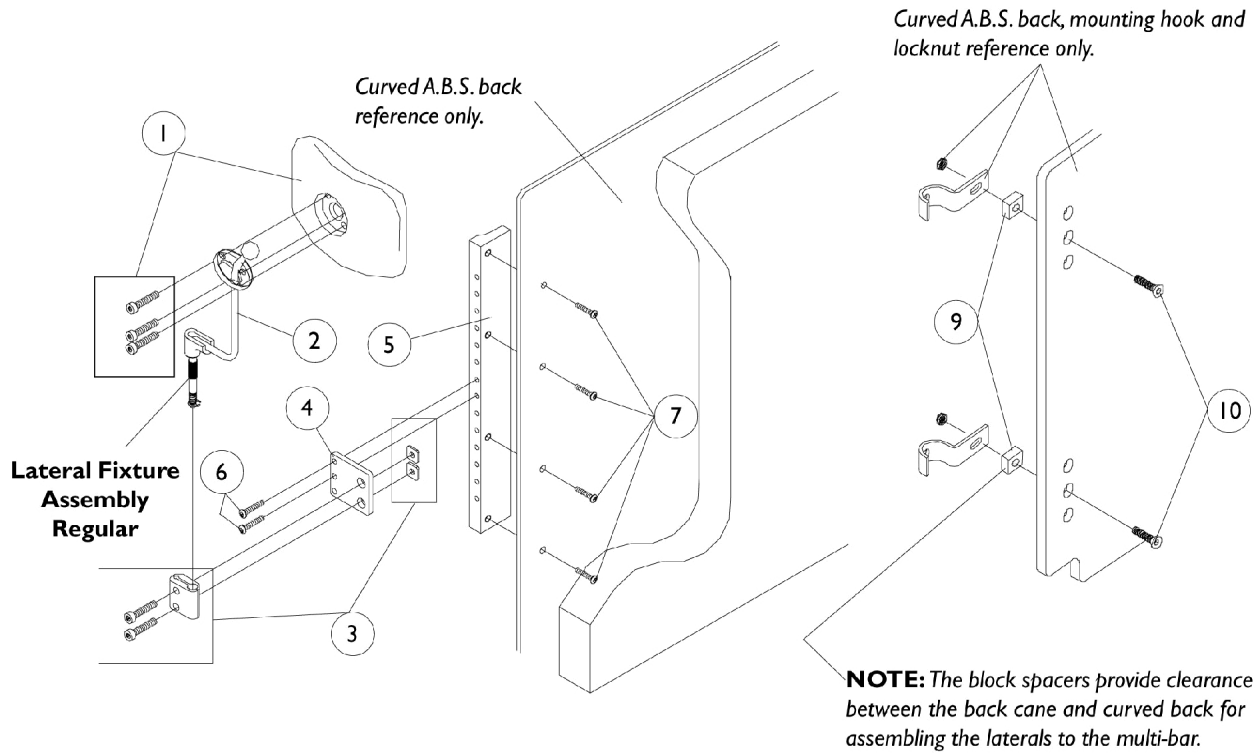

Lateral Support Assembly

Otto Bock

Lateral Support Assembly Otto Bock

Item Number	Note	Part Number	Description	Quantity Per	
				Package	Assembly
1		0023700-NLA	NLA - Pad Assembly, O.B. Lateral - Small (4-1/2" W x 3" H)	1	1
1		0024800-NLA	NLA - Pad Assembly, O.B. Lateral - Medium (5-1/4" W x 3-1/2" H)	1	1
1		0024700-NLA	NLA - Pad Assembly, O.B. Lateral - Large (7" W x 4-1/2" H)	1	1
2		0024200-NLA	NLA - Fixture Assembly, O.B. Lateral, Regular, Right	1	1
2		0024100	Fixture Assembly, O.B. Lateral, Regular, Left	1	1
2		0024400-NLA	NLA - Fixture Assembly, O.B. Lateral, Extended, Right	1	1
2		0024300-NLA	NLA - Fixture Assembly, O.B. Lateral, Extended, Left	1	1
2		0024600-NLA	NLA - Fixture Assembly, O.B. Lateral, Dropped, Right	1	1
2		0024500-NLA	NLA - Fixture Assembly, O.B. Lateral, Dropped - Left	1	1
3		0024000-NLA	NLA - Clamp Assembly, Flat	1	1
4		0260702-NLA	NLA - Plate, Adapter (5/8" Spacing)	1	1
4		0063602-NLA	NLA - Adapter, Plate (3/4" Spacing)	1	1
5		0260522-NLA	NLA - Bar, Multi-Attachment, A.B.S. Curved Back, 5/8" Spacing	1	1
5		0063522-NLA	NLA - Bar, Multi-Attachment, A.B.S. Curved Back, 3/4" Spacing	1	1
6		0139306-NLA	NLA - Screw, Socket Button Head (#10-32 x 3/4")	1	2
7		0052906-NLA	NLA - Screw, Socket Button Head (1/4-20 x 3/4")	1	4
8		0023800-NLA	NLA - Clamp Assembly, 3/4" Diameter Cane	1	1
8		0023900-NLA	NLA - Clamp Assembly, 7/8" Diameter Cane	1	1
9		0159402	Spacer, Block (1 x 3/4 x 1/2")	1	4
10		0050806-NLA	NLA - Screw, Socket Flat Head (1/4-20 x 1-1/2)	1	4