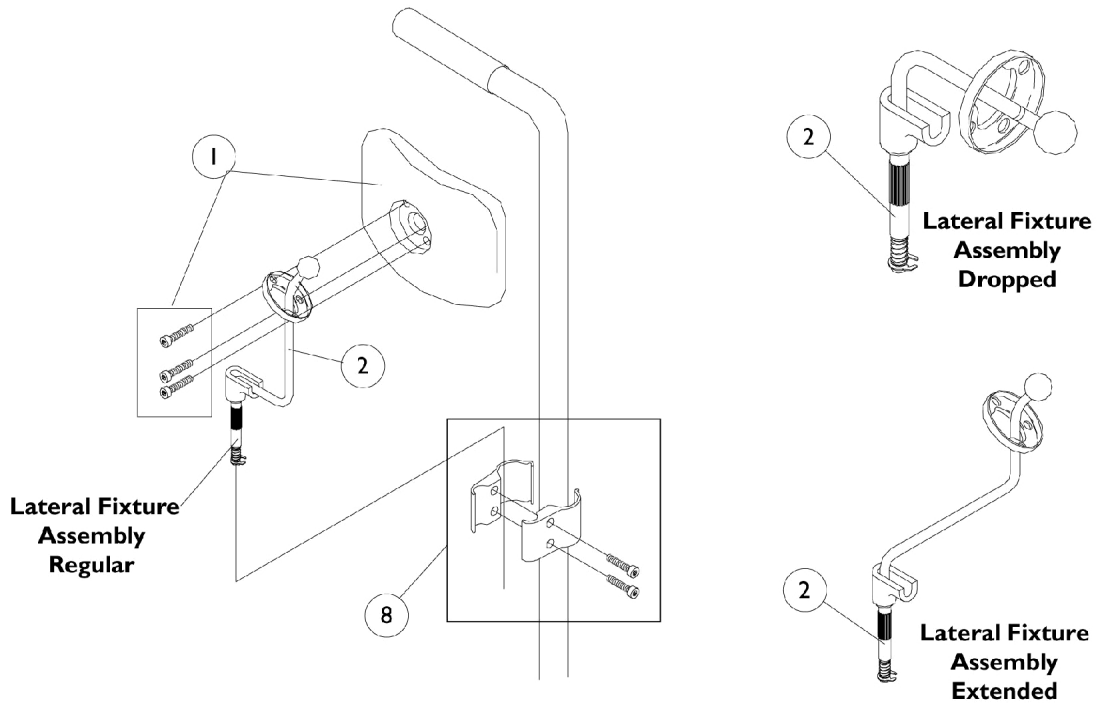

Lateral Support Assembly

Otto Bock

Lateral Support Assembly Otto Bock

Item Number	Note	Part Number	Description	Quantity Per	
				Package	Assembly
1		0023700-NLA	NLA - Pad Assembly, O.B. Lateral - Small (4-1/2" W x 3" H)	1	1
1		0024800-NLA	NLA - Pad Assembly, O.B. Lateral - Medium (5-1/4" W x 3-1/2" H)	1	1
1		0024700-NLA	NLA - Pad Assembly, O.B. Lateral - Large (7" W x 4-1/2" H)	1	1
2		0024200-NLA	NLA - Fixture Assembly, O.B. Lateral, Regular, Right	1	1
2		0024100	Fixture Assembly, O.B. Lateral, Regular, Left	1	1
2		0024400-NLA	NLA - Fixture Assembly, O.B. Lateral, Extended, Right	1	1
2		0024300-NLA	NLA - Fixture Assembly, O.B. Lateral, Extended, Left	1	1
2		0024600-NLA	NLA - Fixture Assembly, O.B. Lateral, Dropped, Right	1	1
2		0024500-NLA	NLA - Fixture Assembly, O.B. Lateral, Dropped - Left	1	1
3		0024000-NLA	NLA - Clamp Assembly, Flat	1	1
4		0260702-NLA	NLA - Plate, Adapter (5/8" Spacing)	1	1
4		0063602-NLA	NLA - Adapter, Plate (3/4" Spacing)	1	1
5		0260522-NLA	NLA - Bar, Multi-Attachment, A.B.S. Curved Back, 5/8" Spacing	1	1
5		0063522-NLA	NLA - Bar, Multi-Attachment, A.B.S. Curved Back, 3/4" Spacing	1	1
6		0139306-NLA	NLA - Screw, Socket Button Head (#10-32 x 3/4")	1	2
7		0052906-NLA	NLA - Screw, Socket Button Head (1/4-20 x 3/4")	1	4
8		0023800-NLA	NLA - Clamp Assembly, 3/4" Diameter Cane	1	1
8		0023900-NLA	NLA - Clamp Assembly, 7/8" Diameter Cane	1	1
9		0159402	Spacer, Block (1 x 3/4 x 1/2")	1	4
10		0050806-NLA	NLA - Screw, Socket Flat Head (1/4-20 x 1-1/2)	1	4