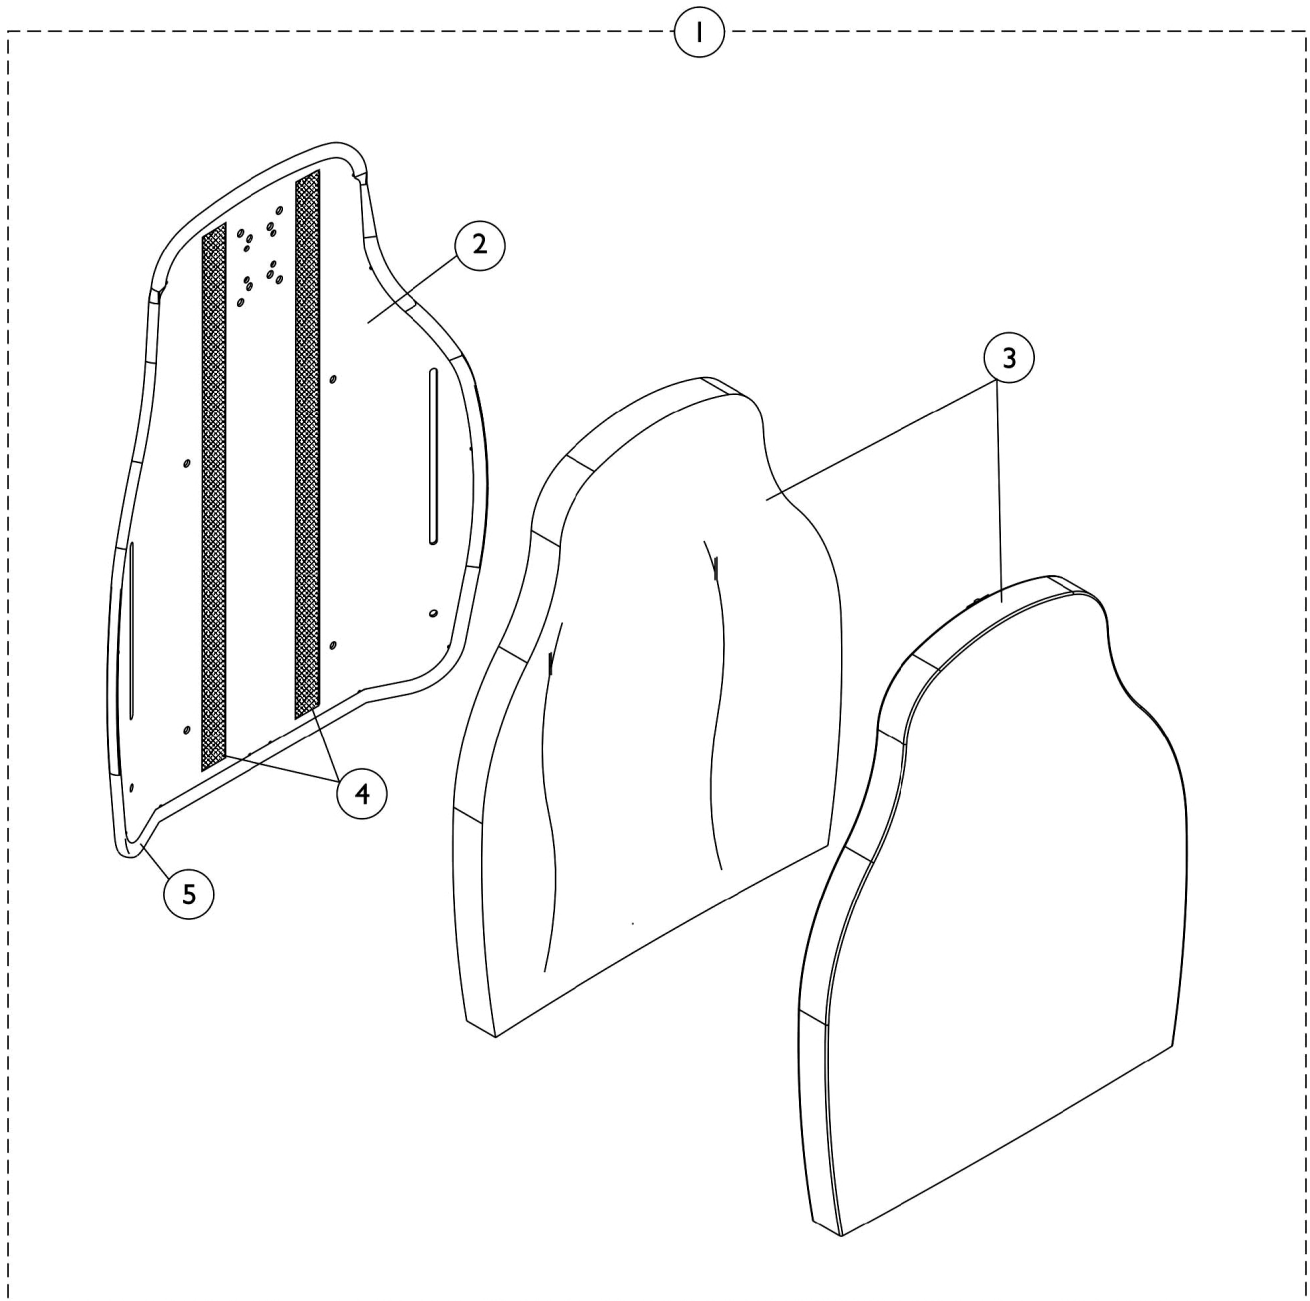

Contoura Back without Mounting Hardware (Before 5/15/09)

NOTE: Extruded back canes come in one back height only. Back cane material height for the Contoura extruded back canes measure approximately 20-1/2". Overall back height from the seat pan to top of the extruded back cane is approximately 23". Only the Back Assembly needs to be replaced when changing back heights.

Item Number	Note	Part Number	Description	Quantity Per	
				Package	Assembly
1		See Chart	#1 Back Assembly without Hardware 16", 18", 20" Wide	1	1
2		See Chart	#2 Back Pan with Vinyl Edge Trim 16", 18", 20" Wide	1	1
3		See Chart	#3 Back Cushion Assembly 16", 18", 20" Wide	1	1
4		1125725-NLA	NLA - Hook Fastener w/ Adhesive Back (1" W x 48" L)	1	1
5		1125724-NLA	NLA - Trim, Edge, Cut-To-Length, Vinyl Black (96" L)	1	1