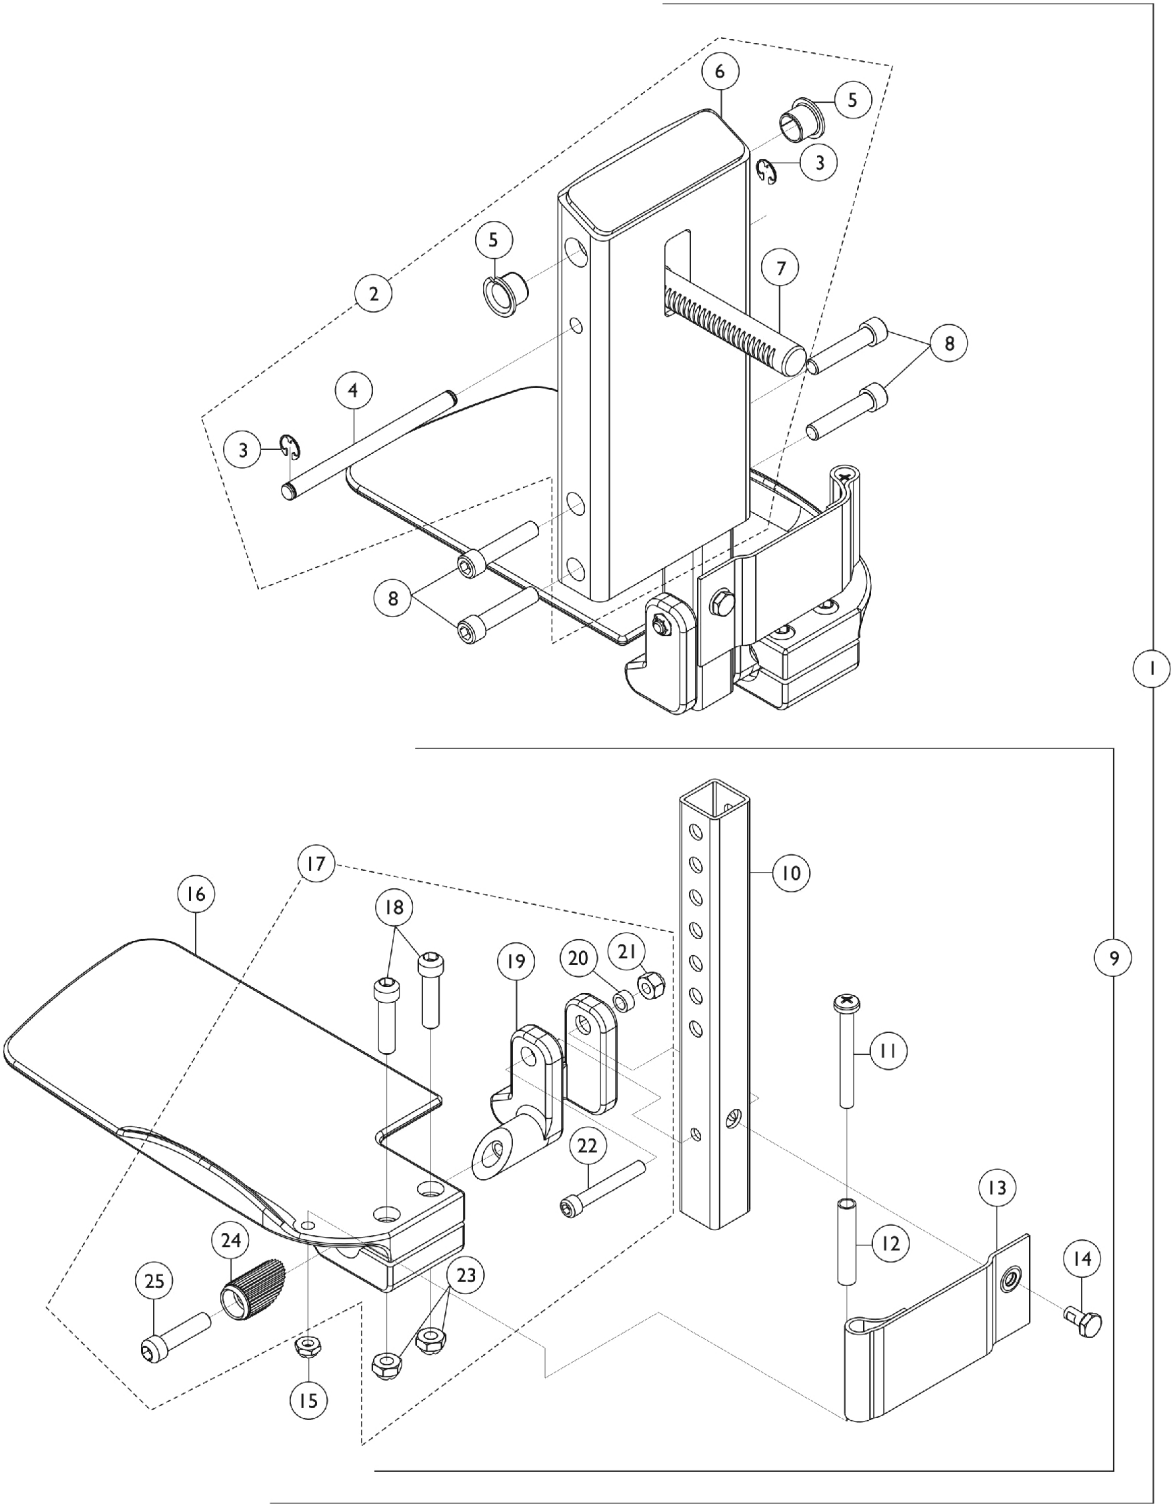

Front Rigging - Center Mount Rigging (CTMT-F) - (Before 12/10/08)

(CTMT-F = 12-1/4" - 15" Range)

Front Rigging - Center Mount Rigging (CTMT-F) - (Before 12/10/08) (CTMT-F = 12-1/4" - 15" Range)

Item Number	Note	Part Number	Description	Quantity Per	
				Package	Assembly
1	A	See Note	See Footnote	1	1
2	B	1120346-NLA	NLA - Legrest Support Assembly, Center Mount, Black	1	1
3		1113376-NLA	NLA - Ring, Retainer (1/4 x 1/2 x 1/64")	1	2
4		1113373-NLA	NLA - Pin, Angle, Adjustable, ASBA	1	1
5		1110669	Bearing, Flange (1/2 x 13/16 x 1/2")	1	2
6	E	1113609-NLA	NLA - Support, Center Mount Rigging Legrest, Black	1	1
7		1113372	Rack, Center Mount Rigging Angle Adjustable	1	1
8		1021344	Screw, Socket Head (5/16-18 x 1-1/2")	1	4
9	C	1123034-NLA	NLA - Extension Tube and Footplate Assembly w/ Heel Loop, Short - Right	1	1
9	C	1123035-NLA	NLA - Extension Tube and Footplate Assembly w/ Heel Loop, Short - Left	1	1
10		1123044	Tube, Footrest Extension, Short (CTMTJ/CTMT-FJ = 9-1/4 - 12") (CTMT/CTMT-F = 12-1/4 - 15") (PCTMT = 10 - 13")	1	1
11		1021421-NLA	NLA - Screw, Phillips Pan Head (1/4-20 x 2-1/4")	1	2
12		1006477-NLA	NLA - Spacer (1/4 x 11/32 x 1-3/4")	1	2
13		1121996-NLA	NLA - Heel Loop, Center Mount Rigging	1	2
14		1078214	Screw, Hex Head w/ Patch (1/4-20 x 1/2")	1	2
15		1025195	Locknut (1/4-20)	1	2
16		1113606-NLA	NLA - Footplate, Center Mount Rigging, Black - Right (5-1/4" W x 9-5/8" L)	1	1
16		1113607-NLA	NLA - Footplate, Center Mount Rigging, Black - Left (5-1/4" W x 9-5/8" L)	1	1
17	D	1120345-NLA	NLA - Center Mount Rigging Footplate Mounting Hardware - Right	1	1
17	D	1121123-NLA	NLA - Center Mount Rigging Footplate Mounting Hardware - Left	1	1
18		1021343	Screw, Socket Head (5/16-18 x 1-1/4")	1	2
19		1113384-NLA	NLA - Hinge, Adjustable Angle - Right	1	1
19		1113385-NLA	NLA - Hinge, Adjustable Angle - Left	1	1
20		1047449-NLA	NLA - Spacer (1/4 x 3/8 x 3/16")	1	1
21		1065362	Locknut (1/4-28)	1	1
22		1096810	Screw, Socket Head (1/4-28 x 1-3/4")	1	1
23		1108122-NLA	NLA - Locknut (5/16-18)	1	2
24		1113530	Attachment, Hinge	1	1
25		1021343	Screw, Socket Head (5/16-18 x 1-1/4")	1	1