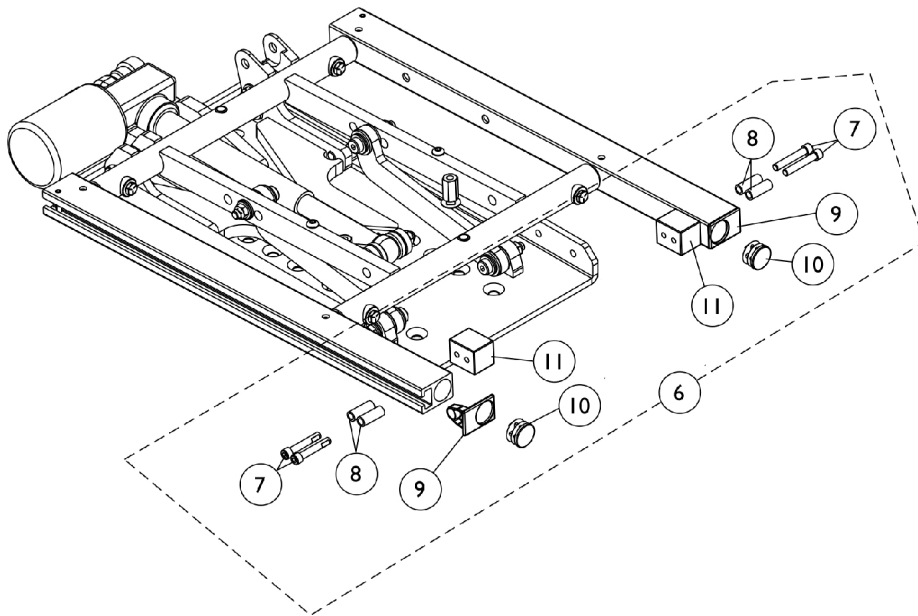

Front Rigging Hangers and Hardware Hemi Style

Front Rigging Hangers and Hardware Hemi Style

Item Number	Note	Part Number	Description	Quantity Per		
				Package	Assembly	
1	A	1125726	Kit, Front Rigging Hanger Mounting Hardware (Pair)	1	1	
2			Screw, Socket Head Cap w/ Patch (1/4-20 x 1-1/2")	1	4	
3			NLA - Spacer (1/4 x 3/8 x 3/16")	1	4	
4			Cap, End, Side Rail, Black	1	2	
5			Block, Threaded	1	2	
6	B	1124723	Kit, Side Rail Cap Hardware (Pair)	1	1	
7			Screw, Socket Head Cap w/ Patch (1/4-20 x 1-1/2")	1	4	
8			Spacer (1/4 x 3/8 x 29/32")	1	4	
9			Cap, End, Side Rail, Black	1	2	
10			Plug Button, Black (1")	1	2	
11			Block, Threaded	1	2	
12			1143783	Front Rigging Hanger Assembly w/ Plug Button, Hemi, Black - Right	1	1
12			1143784	Front Rigging Hanger Assembly w/ Plug Button, Hemi, Black - Left	1	1
13		1134426	Package, Plug Button, Black (3/4")	10	1	

NOTE: A - Includes items 2-5
B - Includes items 7-11