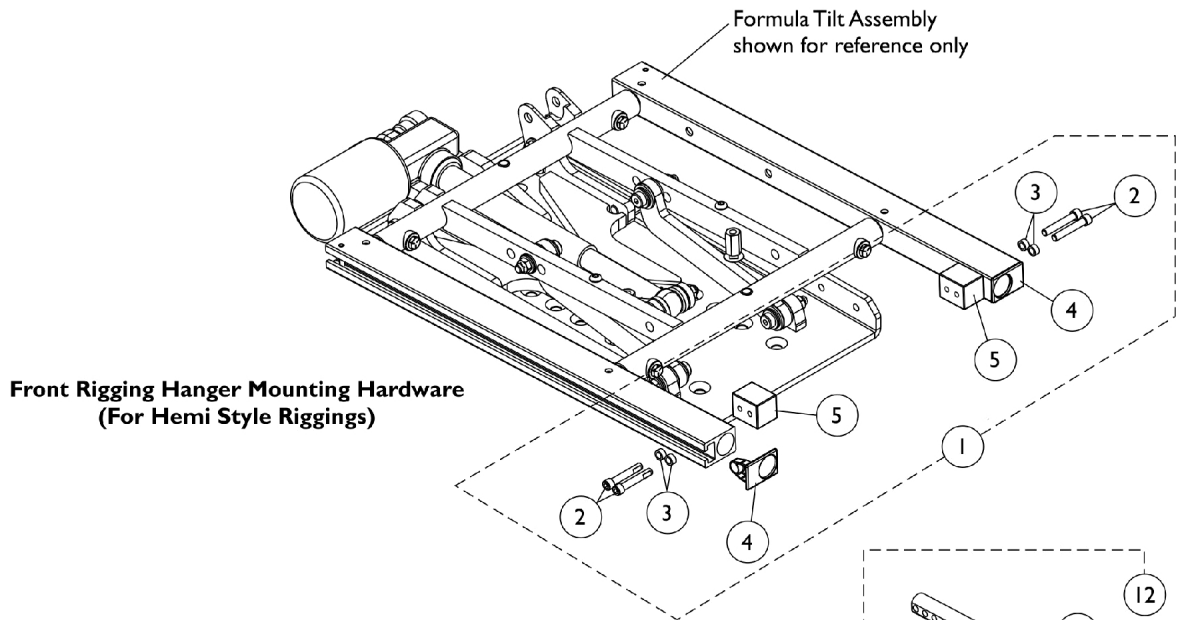

Front Rigging Hangers and Hardware Hemi Style

Front Rigging Hangers and Hardware Hemi Style

Item Number	Note	Part Number	Description	Quantity Per		
				Package	Assembly	
1	A	1125726	Kit, Front Rigging Hanger Mounting Hardware (Pair)	1	1	
2			Screw, Socket Head Cap w/ Patch (1/4-20 x 1-1/2")	1	4	
3			NLA - Spacer (1/4 x 3/8 x 3/16")	1	4	
4			Cap, End, Side Rail, Black	1	2	
5			Block, Threaded	1	2	
6	B	1124723	Kit, Side Rail Cap Hardware (Pair)	1	1	
7			Screw, Socket Head Cap w/ Patch (1/4-20 x 1-1/2")	1	4	
8			Spacer (1/4 x 3/8 x 29/32")	1	4	
9			Cap, End, Side Rail, Black	1	2	
10			Plug Button, Black (1")	1	2	
11			Block, Threaded	1	2	
12			1143783	Front Rigging Hanger Assembly w/ Plug Button, Hemi, Black - Right	1	1
12			1143784	Front Rigging Hanger Assembly w/ Plug Button, Hemi, Black - Left	1	1
13		1134426	Package, Plug Button, Black (3/4")	10	1	

NOTE: A - Includes items 2-5
B - Includes items 7-11