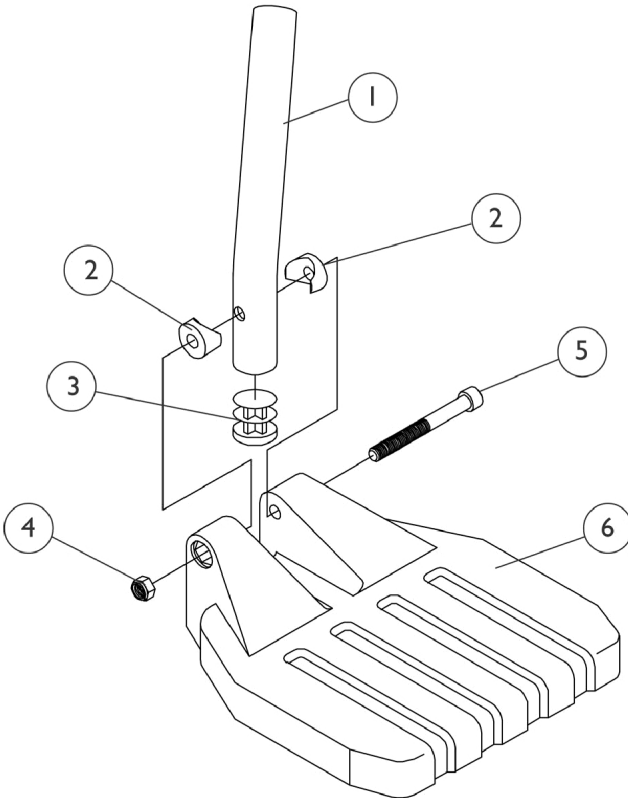

# Pivot/Slide Tube and 1651 Composite Footplate PHW93

NOTE: Heel Loops are not included. See footrest and legrest accessories.

NOTE: For complete pivot slide tube and footplate assemblies, see front riggings reference chart.

# Pivot/Slide Tube and 1651 Composite Footplate PHW93

**NOTE: Heel Loops are not included. See footrest and legrest accessories.**

**NOTE: For complete pivot slide tube and footplate assemblies, see front riggings reference chart.**

Item Number	Note	Part Number	Description	Quantity Per	
				Package	Assembly
1		1057852	Tube, Pivot/Slide, Curved End, Steel, Black (9-7/8")	1	1
1		1057854	Tube, Pivot/Slide, Curved End, 2" Longer, Steel, Black	1	1
1		1058418	Tube, Pivot/Slide, Curved End, 4" Longer, Steel, Black	1	1
2		1025457	Spacer, Coved (1/4 x 3/4 x 11/32")	1	2
3		1027097	Plug Button, Black (3/4")	1	1
4		1025195	Locknut (1/4-20)	1	1
5		60285X006	Screw, Socket Head (1/4-20 x 2-1/4")	1	1
6	A	1026880	Footplate, Composite, Medium, Black (7" W x 6" L)	1	1
6	B	1026881	Footplate, Composite, Large, Black (8" W x 6" L)	1	1

NOTE: A - Footplate used for 16" wide chairs  
B - Footplate used for 17-20" wide chairs