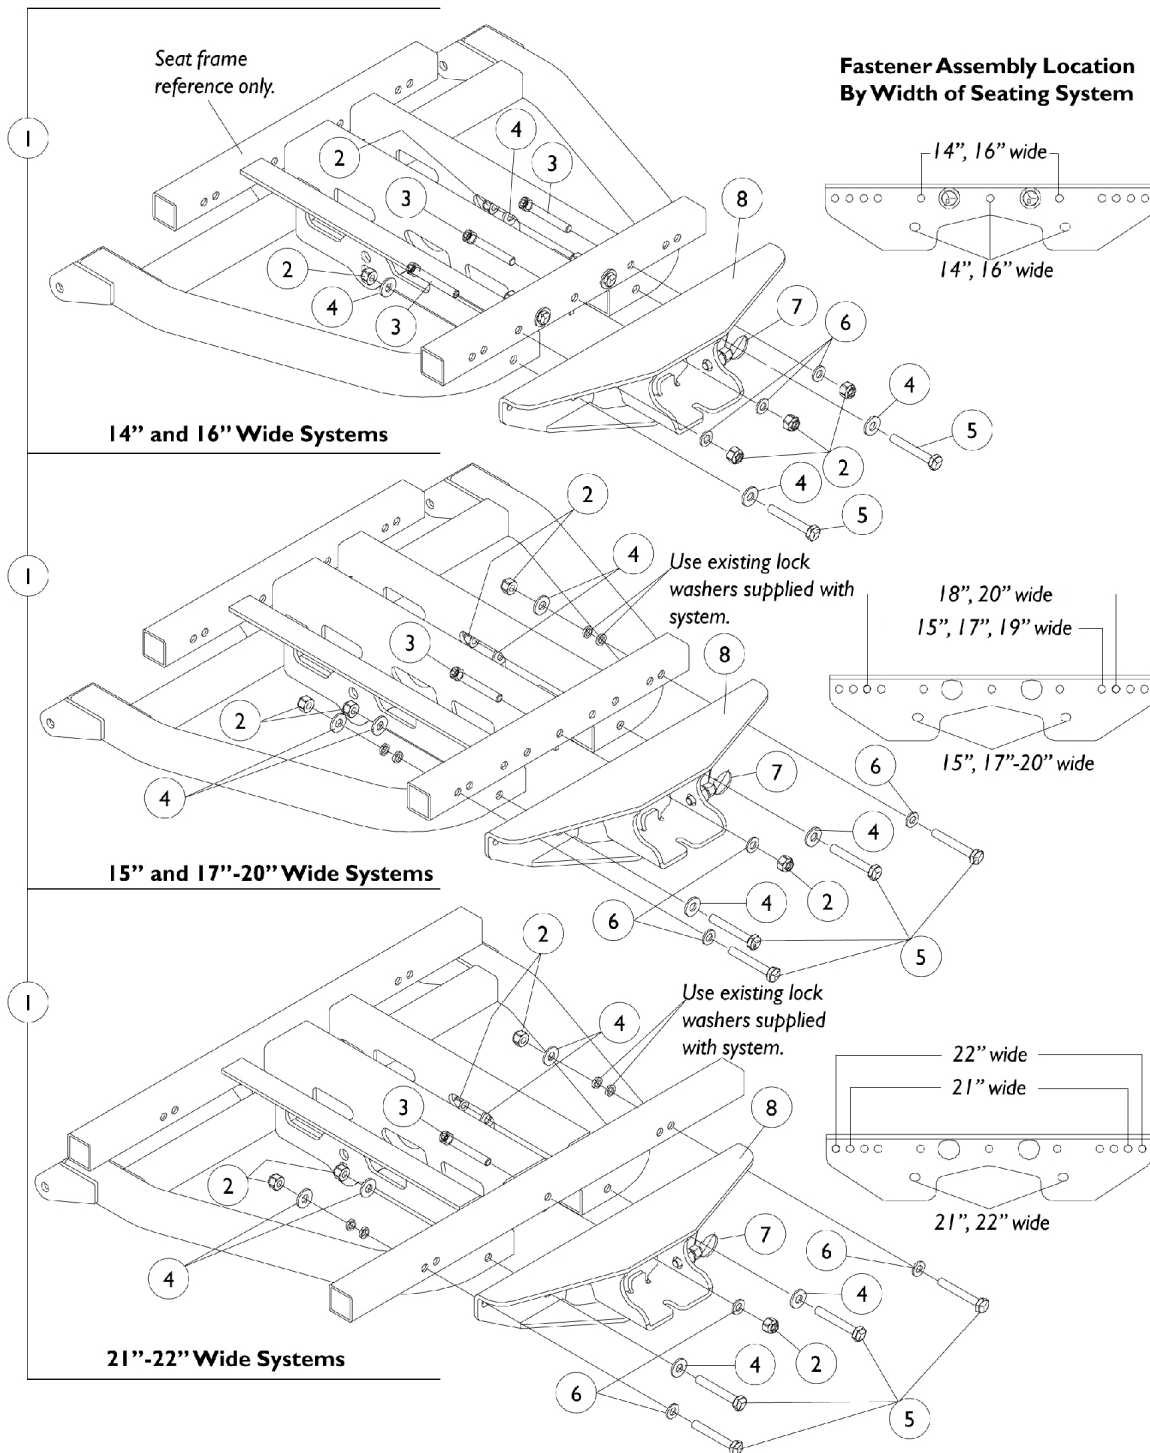

90 WSBT Legreset Tube Support Assembly

Pronto R2 Made After 9/24/00 Only

90 WSBT Legreset Tube Support Assembly

Pronto R2 Made After 9/24/00 Only

Item Number	Note	Part Number	Description	Quantity Per	
				Package	Assembly
1		1101084-NLA	NLA - Kit, Legrest Tube Support and Hardware, Black (14" and 16" W)	1	1
1		1101085-NLA	NLA - Kit, Legrest Tube Support and Hardware, Black (15" and 17 - 20" W)	1	1
1		1101086-NLA	NLA - Kit, Legrest Tube Support and Hardware, Black (21 - 22" W)	1	1
2		7930333	Locknut (1/4-20)	25	5
3	A	1003424	Screw, Socket Head (1/4-20 x 1-3/4")	1	3
4	B	20105X000-NLA	NLA - Washer, Flat (1/4 x 5/8 x 1/16")	1	4
5	C	1024793-NLA	NLA - Screw, Hex Head (1/4-20 x 1-3/4")	1	2
6		1026907	Washer (1/4 x 1/2 x 1/16")	1	3
7		1099506-NLA	NLA - Pin, Pop	1	1
8		1101083-NLA	NLA - Legrest Support with Pin Assembly, Black	1	1
NOTE: A - 14" and 16" Wide has 3 ea. assembly where as 15", 17"20" and 21" - 22" Wide has 1 ea. assembly. B - 14" and 16" Wide has 4 ea. assembly where as 15", 17"20" and 21" - 22" Wide has 6 ea. assembly. C - 14" and 16" Wide has 2 ea. assembly where as 15", 17"20" and 21" - 22" Wide has 4 ea. assembly.					