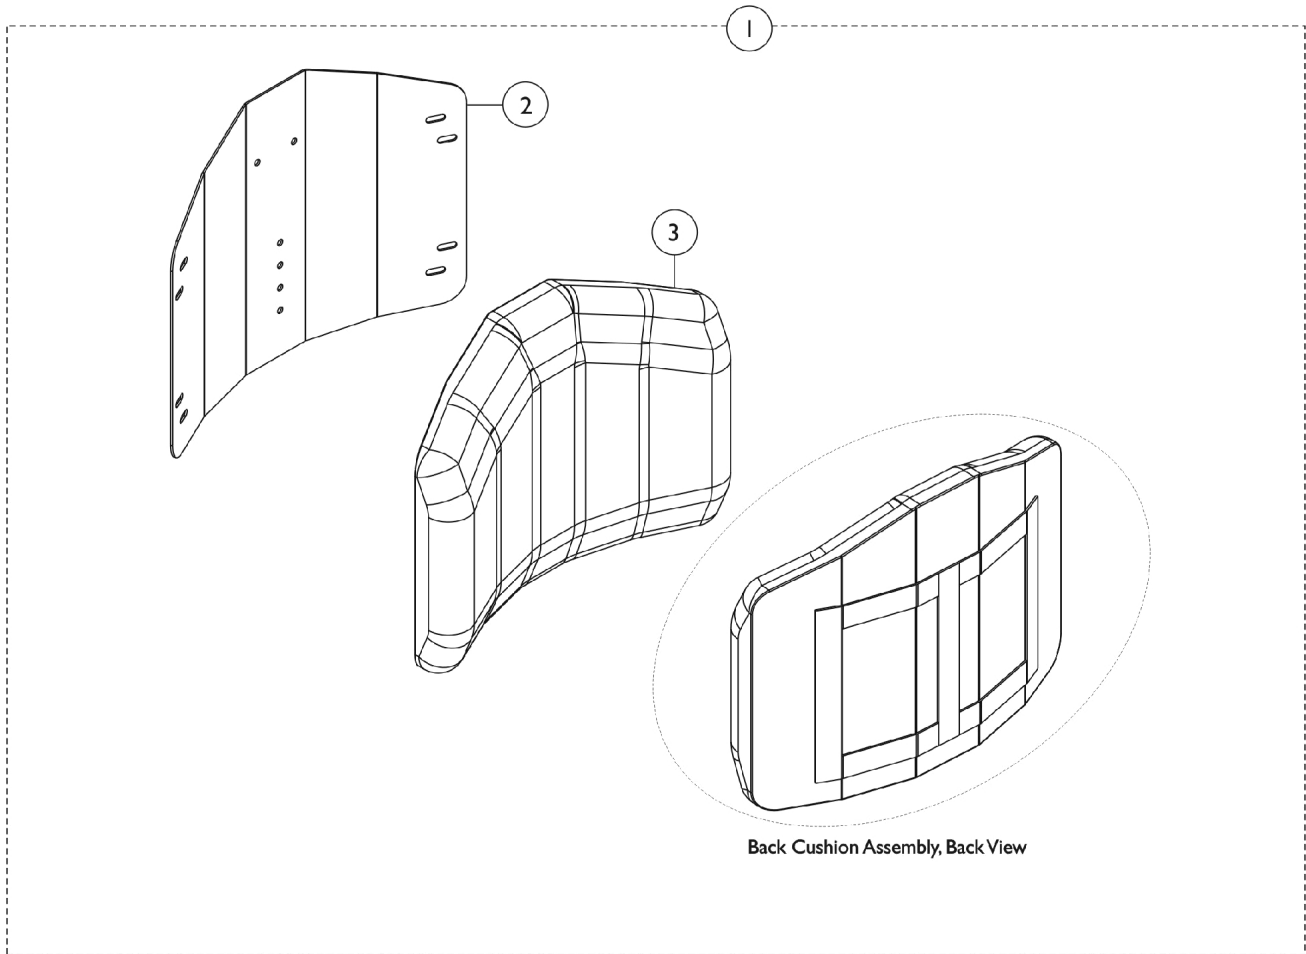

Conventional Back (12"-15" Wide) without Mounting Hardware

NOTE: Hook Fastener Adhesive Kit must be ordered when a Back Pan is requested. This will allow the Loop Fastener Adhesive on the Back Cover to attach properly.

Item Number	Note	Part Number	Description	Quantity Per	
				Package	Assembly
1		See Chart	#1 Back Assembly without Hardware	1	1
2		See Chart	#2 Back Pan without Hook Fastener Adhesive	1	1
3		See Chart	#3 Back Cushion Assembly with Hook & Loop Fastener Adhesive	1	1
5	A	1125723	Kit, Hook Fastener w/ Adhesive Back	1	1

NOTE: A - Hook Fastener Adhesive kit is used for 12"-24" wide Conventional Backs to attach the Back Cover to the Back Pan and must be ordered when a new Back Pan is requested.

Conventional Back (12"-15" Wide) without Mounting Hardware